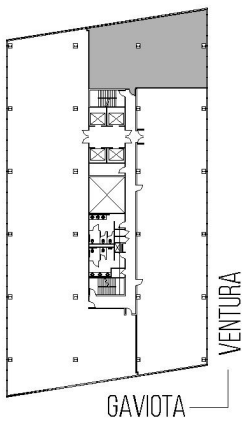

16000 VENTURA

SUITE 630 | 2,307 RSF
SHERMAN OAKS/ENCINO

AS-BUILT CONFIGURATION

OFFICES:	5
CONFERENCE ROOM:	1
RECEPTION:	1
KITCHEN:	1

NOT TO SCALE
FURNITURE NOT INCLUDED

For more information, please contact: