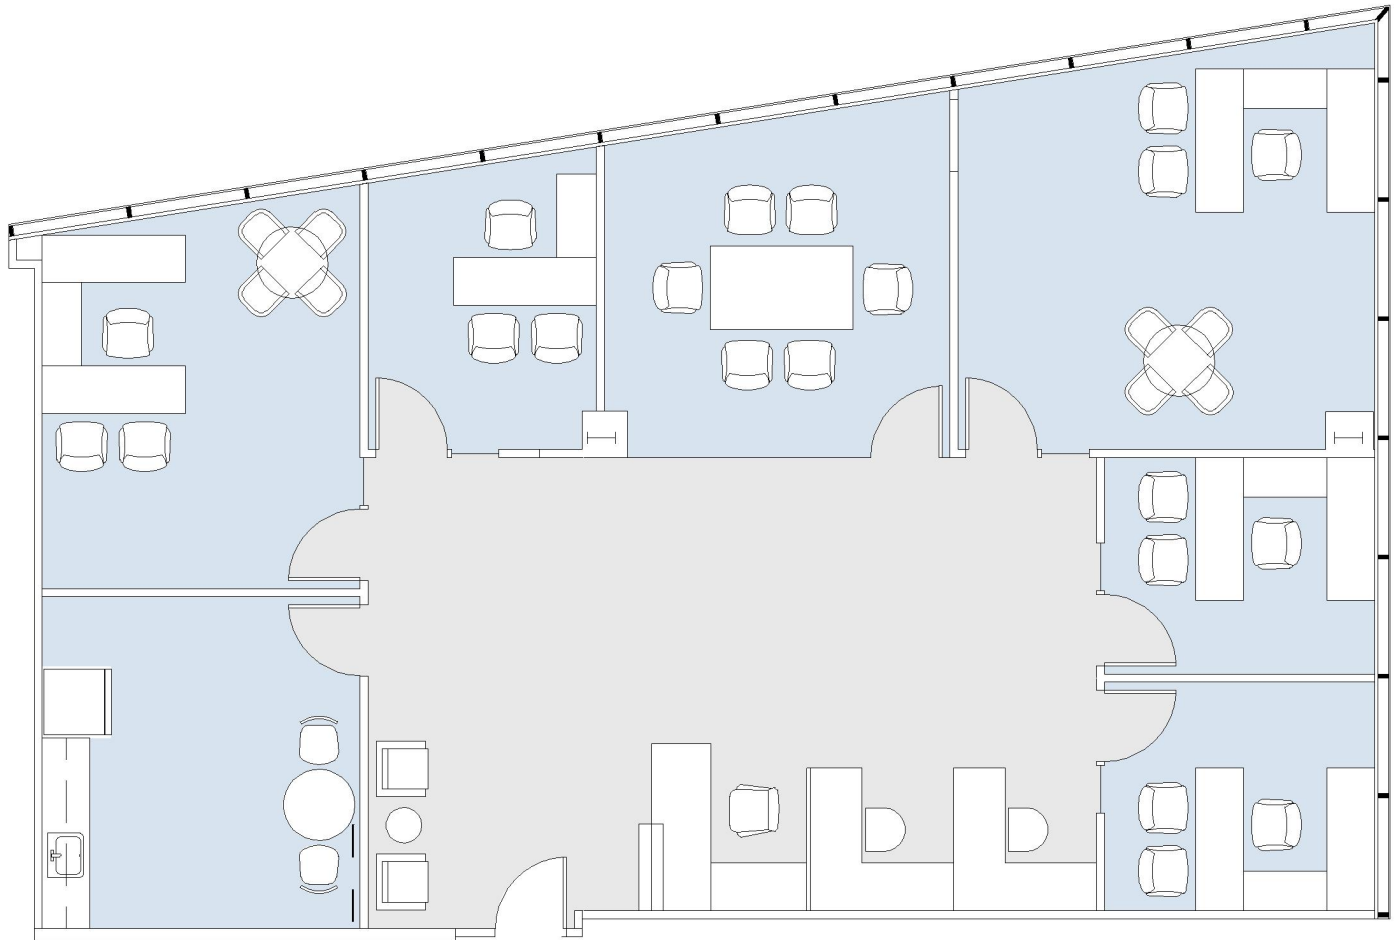

16000 VENTURA

SUITE 630 | 2,307 RSF
SHERMAN OAKS/ENCINO

AS-BUILT CONFIGURATION

OFFICES:	5
CONFERENCE ROOM:	1
RECEPTION:	1
KITCHEN:	1

NOT TO SCALE
FURNITURE NOT INCLUDED

For more information, please contact: