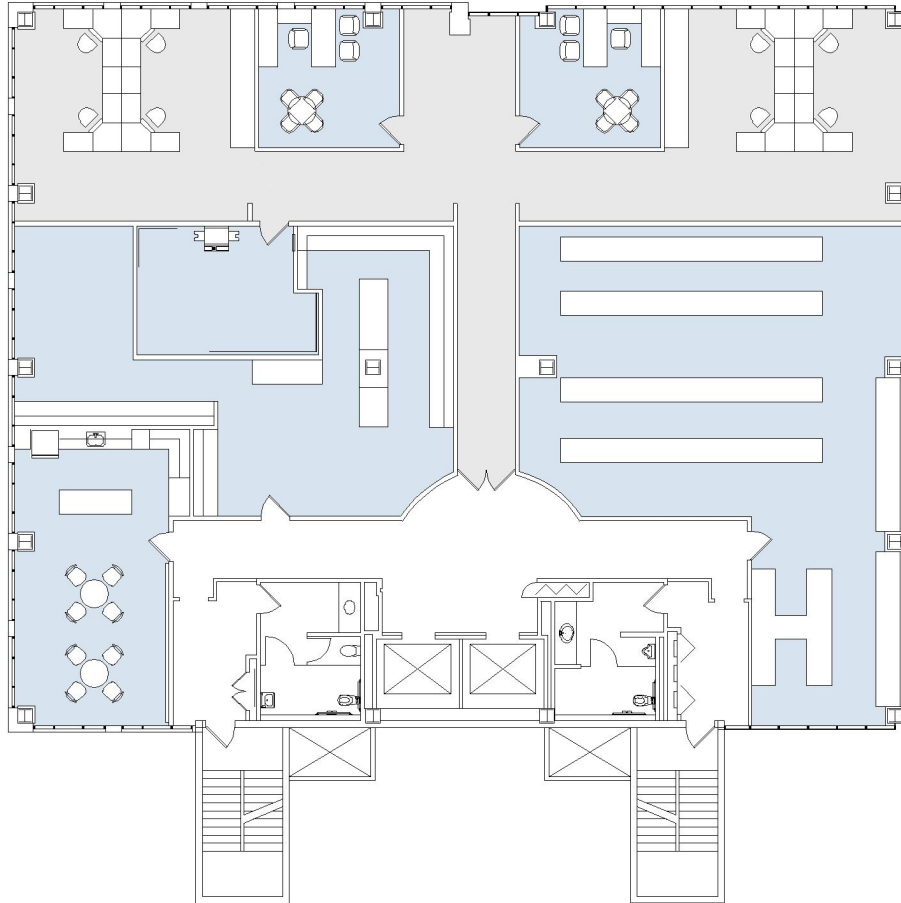

# 1801 CENTURY PARK WEST

SUITE 700 | 8,295 RSF  
CENTURY CITY

#### SUITE CONFIGURATION

OFFICES:	2
KITCHEN:	1
STORAGE:	1
IT ROOM:	1
FILE ROOM:	1

NOT TO SCALE  
FURNITURE NOT INCLUDED

For more information, please contact:

310.255.7777  
leasing@douglasemmett.com

**Douglas  
Emmett**