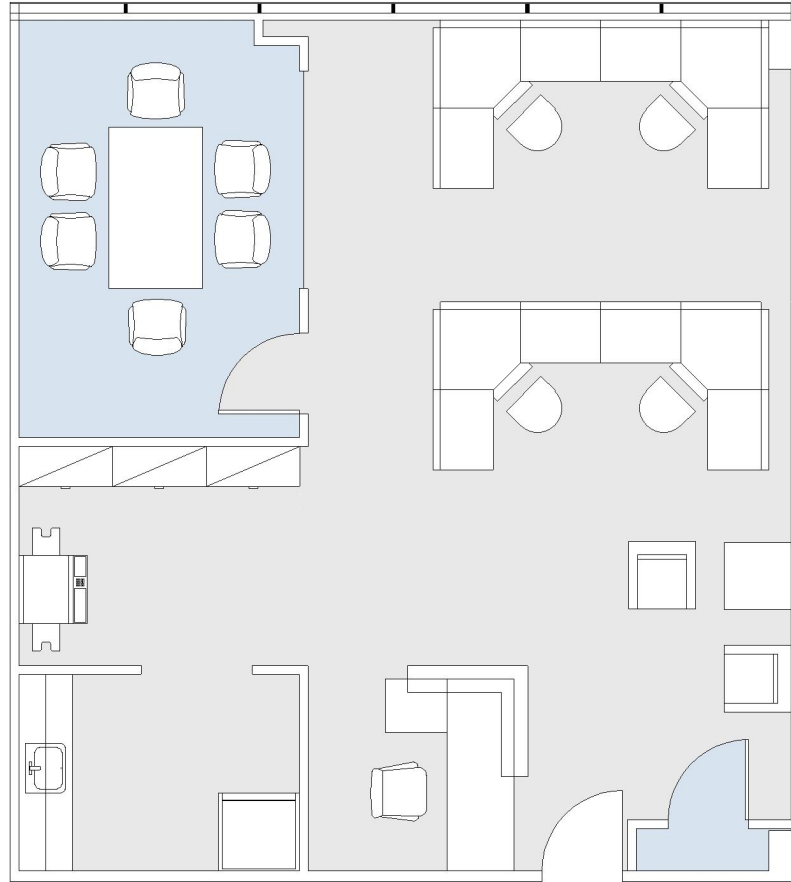

# 11835 OLYMPIC

WESTSIDE TOWERS EAST TOWER

SUITE 715 | 1,152 RSF

SAWTELLE/WEST LA

#### SUITE CONFIGURATION

|                  |   |
|------------------|---|
| CONFERENCE ROOM: | 1 |
| RECEPTION:       | 1 |
| KITCHEN:         | 1 |
| STORAGE:         | 1 |

NOT TO SCALE

FURNITURE NOT INCLUDED