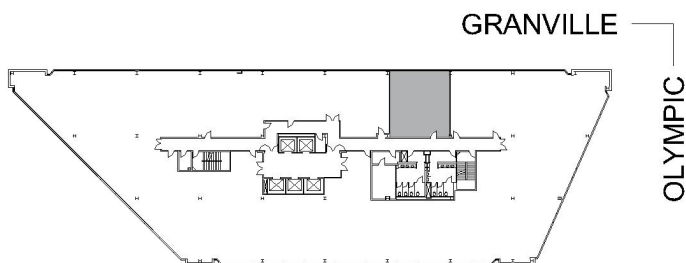

# 11835 OLYMPIC

WESTSIDE TOWERS EAST TOWER

SUITE 715 | 1,152 RSF

SAWTELLE/WEST LA

## SUITE CONFIGURATION

|                  |   |
|------------------|---|
| CONFERENCE ROOM: | 1 |
| RECEPTION:       | 1 |
| KITCHEN:         | 1 |
| STORAGE:         | 1 |

NOT TO SCALE

FURNITURE NOT INCLUDED