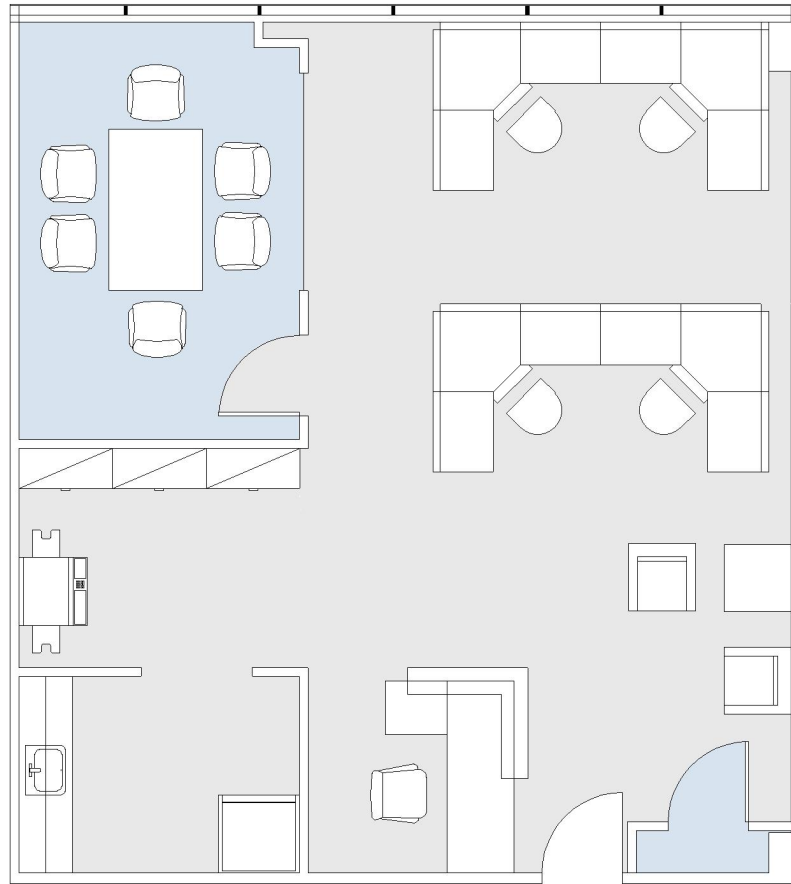

# 11835 OLYMPIC

WESTSIDE TOWERS EAST TOWER

SUITE 715 | 1,152 RSF

SAWTELLE/WEST LA

## SUITE CONFIGURATION

|                  |   |
|------------------|---|
| CONFERENCE ROOM: | 1 |
| RECEPTION:       | 1 |
| KITCHEN:         | 1 |
| STORAGE:         | 1 |

NOT TO SCALE

FURNITURE NOT INCLUDED