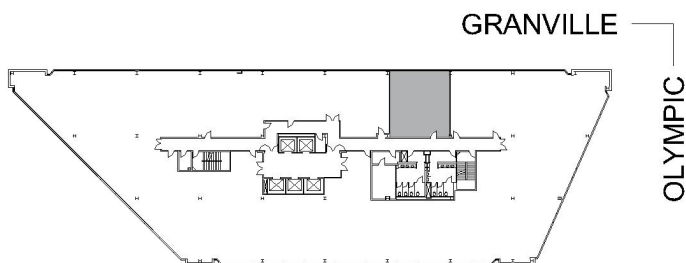

# 11835 OLYMPIC

WESTSIDE TOWERS EAST TOWER

SUITE 715 | 1,152 RSF

SAWTELLE/WEST LA

#### SUITE CONFIGURATION

|                  |   |
|------------------|---|
| CONFERENCE ROOM: | 1 |
| RECEPTION:       | 1 |
| KITCHEN:         | 1 |
| STORAGE:         | 1 |

NOT TO SCALE

FURNITURE NOT INCLUDED