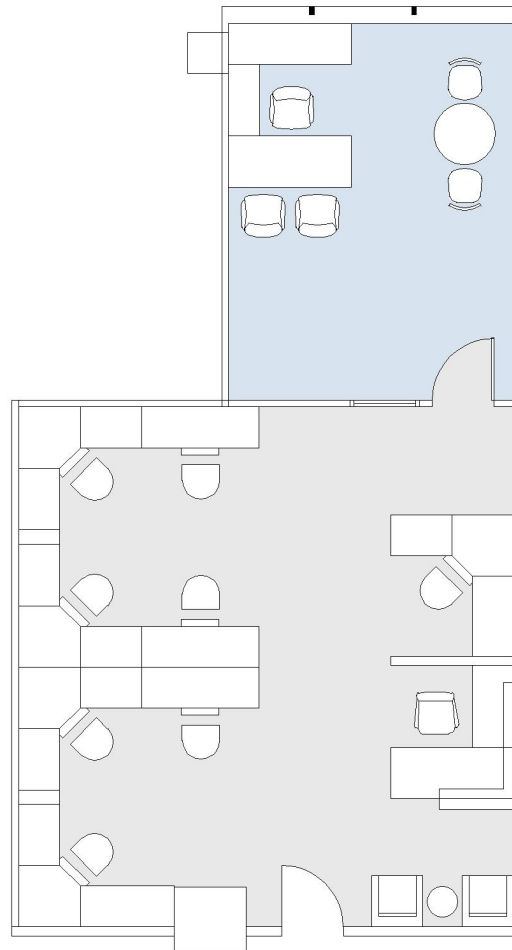

15821 VENTURA

ENCINO TERRACE

SUITE 250 | 1,126 RSF

SHERMAN OAKS/ENCINO

SUITE CONFIGURATION

OFFICE:	1
RECEPTION:	1

NOT TO SCALE
FURNITURE NOT INCLUDED

For more information, please contact: