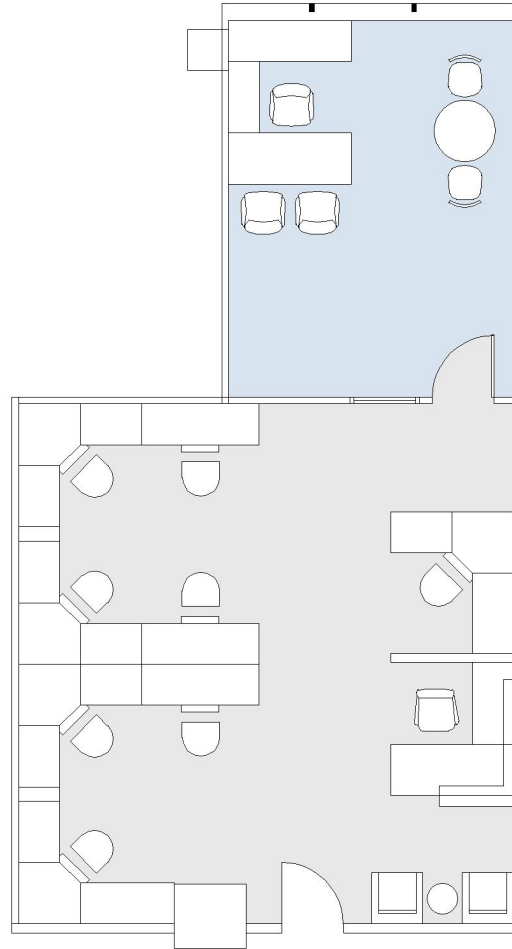

15821  
VENTURA

ENCINO TERRACE

SUITE 250 | 1,126 RSF

SHERMAN OAKS/ENCINO

SUITE CONFIGURATION

OFFICE:	1
RECEPTION:	1

NOT TO SCALE  
FURNITURE NOT INCLUDED

For more information, please contact: