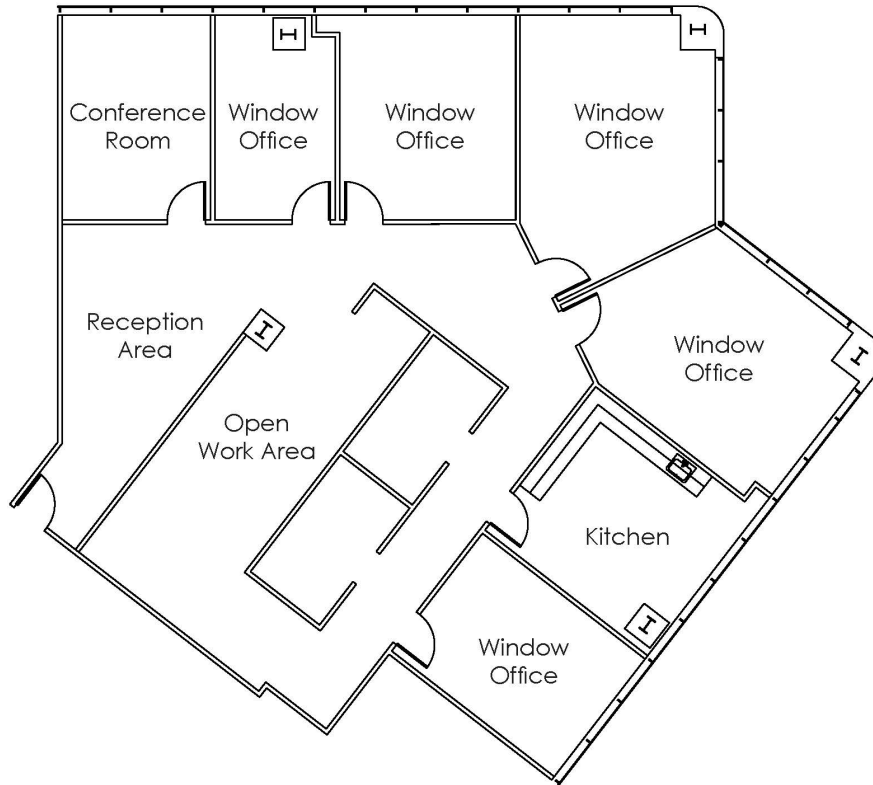

12400 WILSHIRE

SUITE 500 | 3,581 RSF
BRENTWOOD-WILSHIRE

For more information, please contact:

310.255.7777
leasing@douglasemmett.com

**Douglas
Emmett**