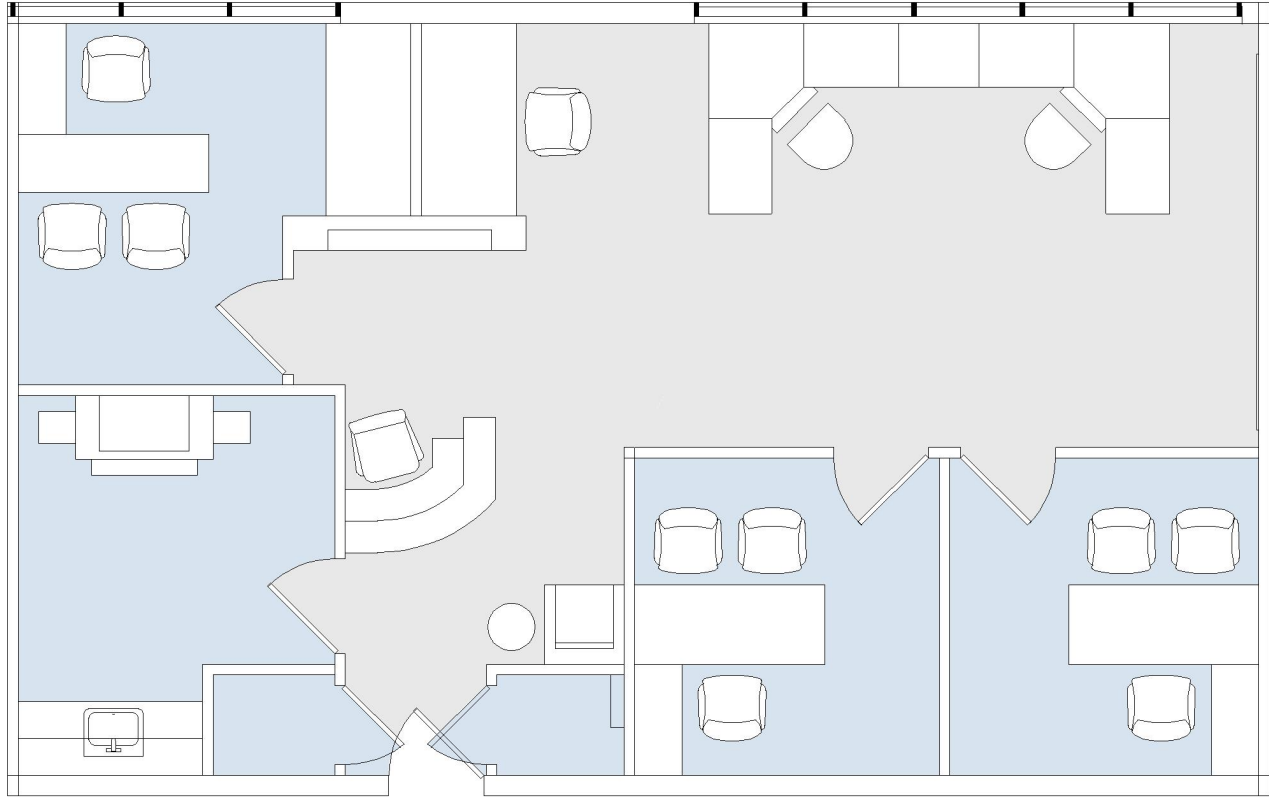

11740

SAN VICENTE PLAZA

SUITE 205 | 1,098 RSF

BRENTWOOD-SAN VICENTE

SAN VICENTE

SUITE CONFIGURATION

OFFICES:	3
RECEPTION:	1
KITCHEN:	1
IT ROOM:	1
STORAGE:	1

NOT TO SCALE