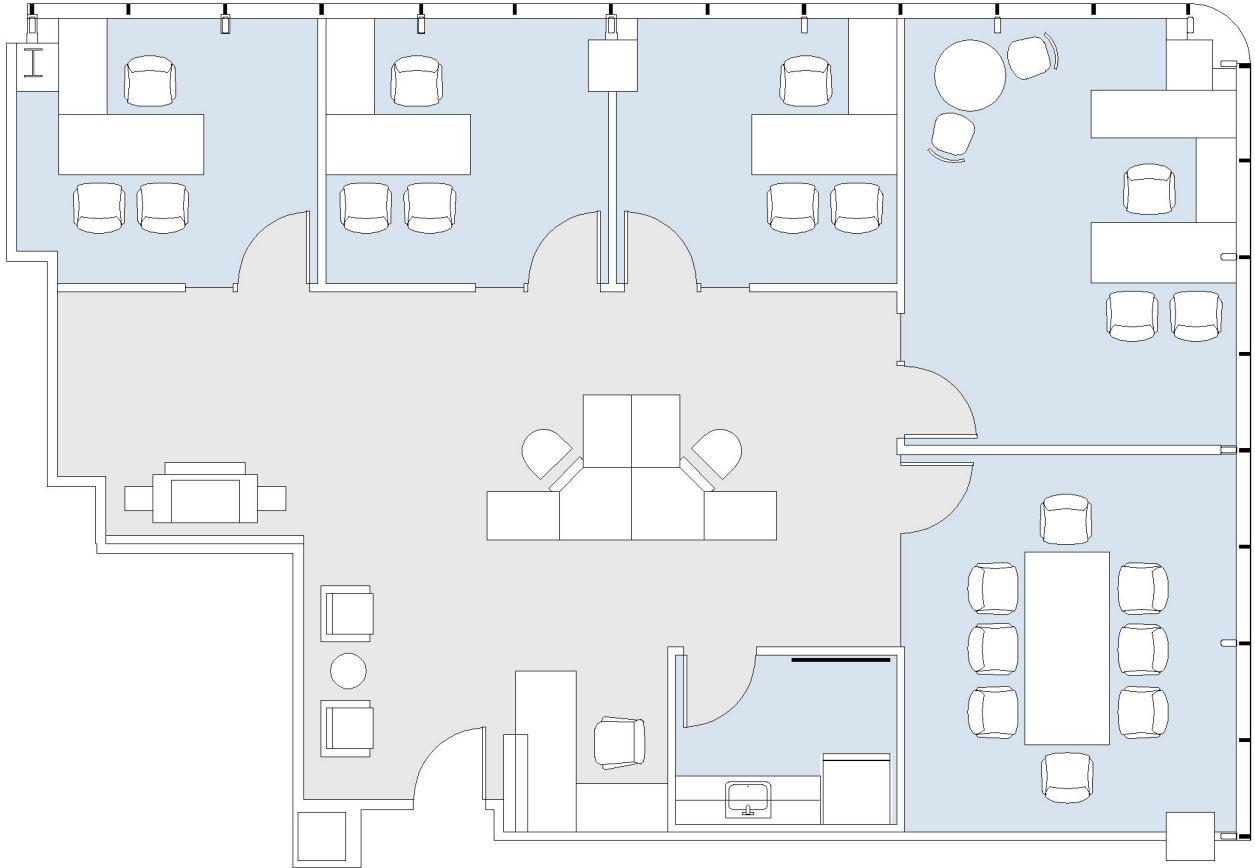

429

SUITE 690 | 1,944 RSF

SANTA MONICA

SANTA MONICA

SUITE CONFIGURATION

OFFICES:	4
CONFERENCE ROOM:	1
RECEPTION:	1
KITCHEN:	1

NOT TO SCALE

FURNITURE NOT INCLUDED