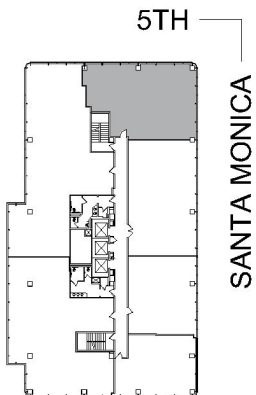

429

SUITE 690 | 1,944 RSF

SANTA MONICA

SANTA MONICA

SUITE CONFIGURATION

OFFICES:	4
CONFERENCE ROOM:	1
RECEPTION:	1
KITCHEN:	1

NOT TO SCALE

FURNITURE NOT INCLUDED