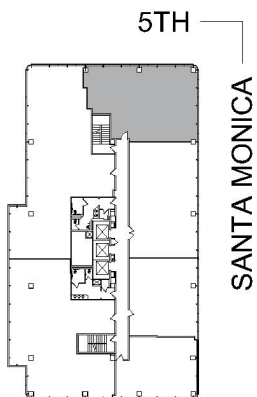

429

SUITE 690 | 1,944 RSF

SANTA MONICA

SANTA MONICA

SUITE CONFIGURATION

OFFICES:	4
CONFERENCE ROOM:	1
RECEPTION:	1
KITCHEN:	1

NOT TO SCALE
FURNITURE NOT INCLUDED

For more information, please contact: