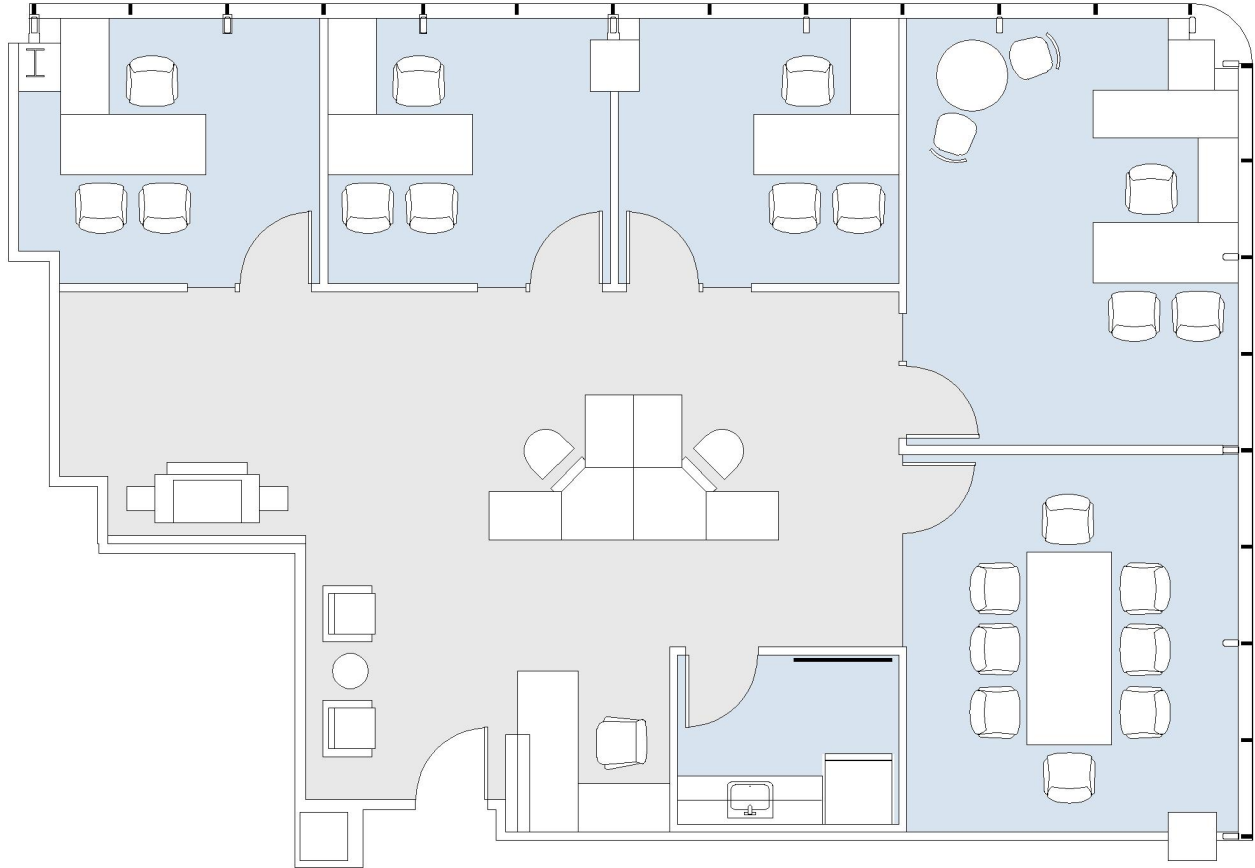

429

SUITE 690 | 1,944 RSF

SANTA MONICA

SANTA MONICA

SUITE CONFIGURATION

OFFICES:	4
CONFERENCE ROOM:	1
RECEPTION:	1
KITCHEN:	1

NOT TO SCALE
FURNITURE NOT INCLUDED

For more information, please contact: