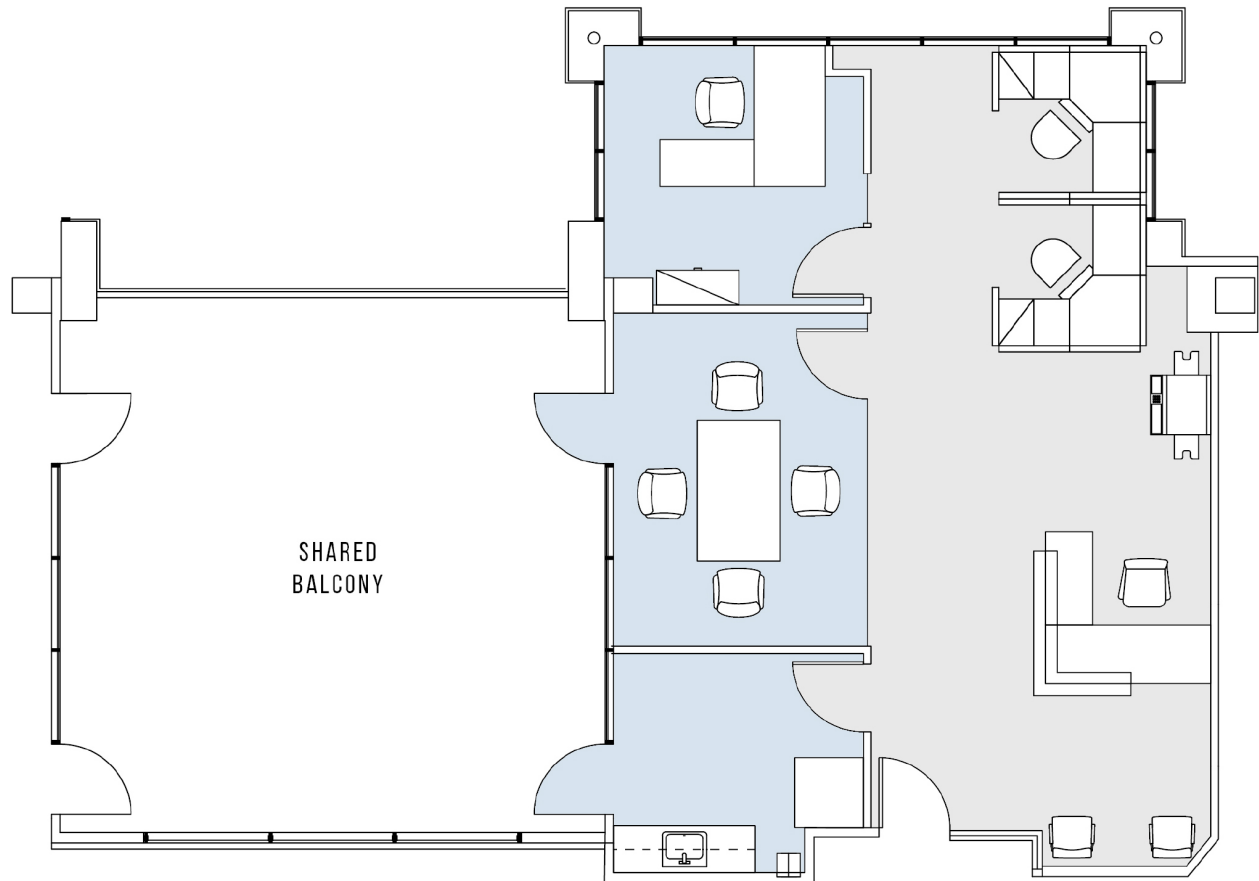

530 WILSHIRE

VERONA

SUITE 200 | 1,099 RSF

SANTA MONICA

AS-BUILT CONFIGURATION

| | |
|------------------|---|
| OFFICES: | 1 |
| CONFERENCE ROOM: | 1 |
| KITCHEN: | 1 |
| RECEPTION AREA: | 1 |
| SHARED BALCONY: | 1 |

ADJUSTED FOR SOCIAL DISTANCING
NOT TO SCALE
FURNITURE NOT INCLUDED

For more information, please contact:

310.255.7777

leasing@douglasemmett.com

**Douglas
Emmett**