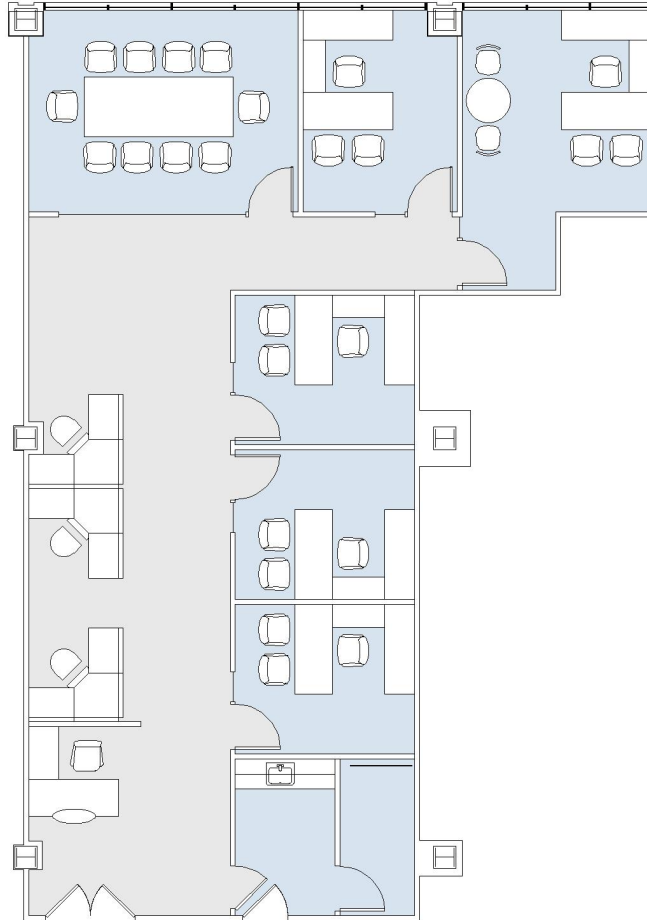

10880 WILSHIRE

SUITE 2250 | 2,318 RSF

WESTWOOD

SUITE CONFIGURATION

OFFICES:	5
CONFERENCE ROOM:	1
RECEPTION:	1
KITCHEN:	1
IT / STORAGE ROOM:	1

NOT TO SCALE
FURNITURE NOT INCLUDED

For more information, please contact: