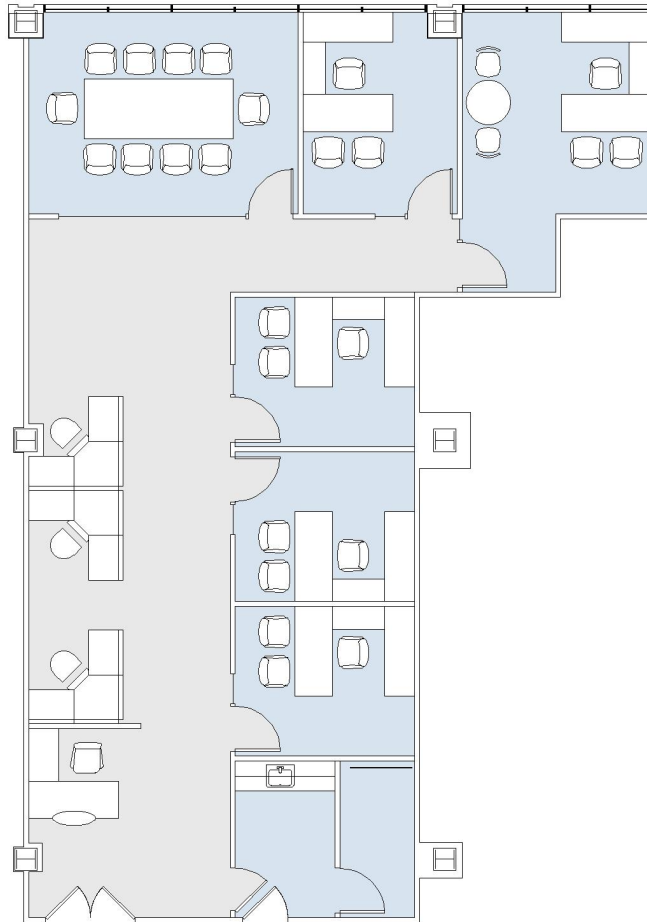

10880 WILSHIRE

SUITE 2250 | 2,318 RSF

WESTWOOD

SUITE CONFIGURATION

OFFICES:	5
CONFERENCE ROOM:	1
RECEPTION:	1
KITCHEN:	1
IT / STORAGE ROOM:	1

NOT TO SCALE
FURNITURE NOT INCLUDED

For more information, please contact: