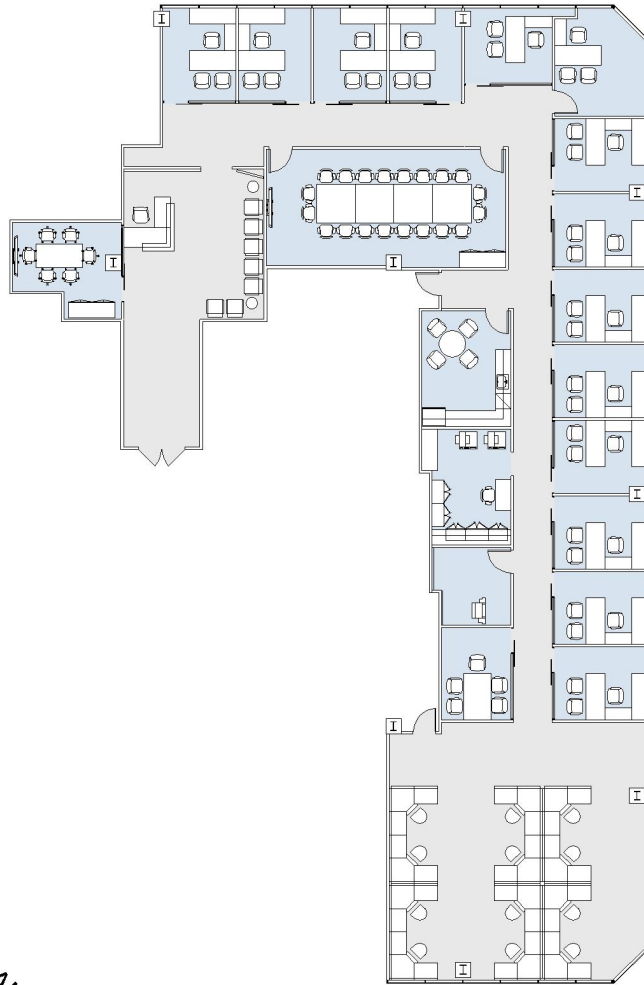

1801

CENTURY PARK PLAZA

SUITE 800 | 6,776 RSF

CENTURY CITY

CENTURY PARK EAST

SANTA MONICA
CENTURY PARK EAST

SUITE CONFIGURATION

OFFICES:	14
CONFERENCE ROOM:	3
RECEPTION:	1
KITCHEN:	1
IT / SERVER:	1
COPY ROOM:	1

NOT TO SCALE
FURNITURE NOT INCLUDED

For more information, please contact:

310.255.7777

leasing@douglasemmett.com

**Douglas
Emmett**