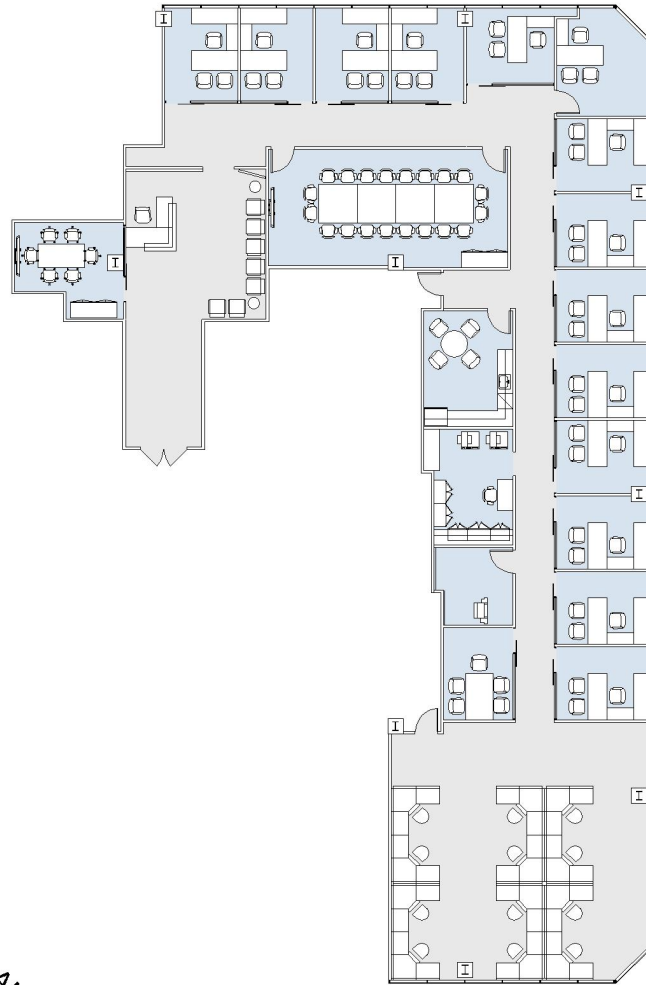

1801

CENTURY PARK PLAZA

SUITE 800 | 6,776 RSF

CENTURY CITY

CENTURY PARK EAST

SANTA MONICA
CENTURY PARK EAST

SUITE CONFIGURATION

OFFICES:	14
CONFERENCE ROOM:	3
RECEPTION:	1
KITCHEN:	1
IT / SERVER:	1
COPY ROOM:	1

NOT TO SCALE
FURNITURE NOT INCLUDED

For more information, please contact:

310.255.7777
leasing@douglasemmett.com

**Douglas
Emmett**