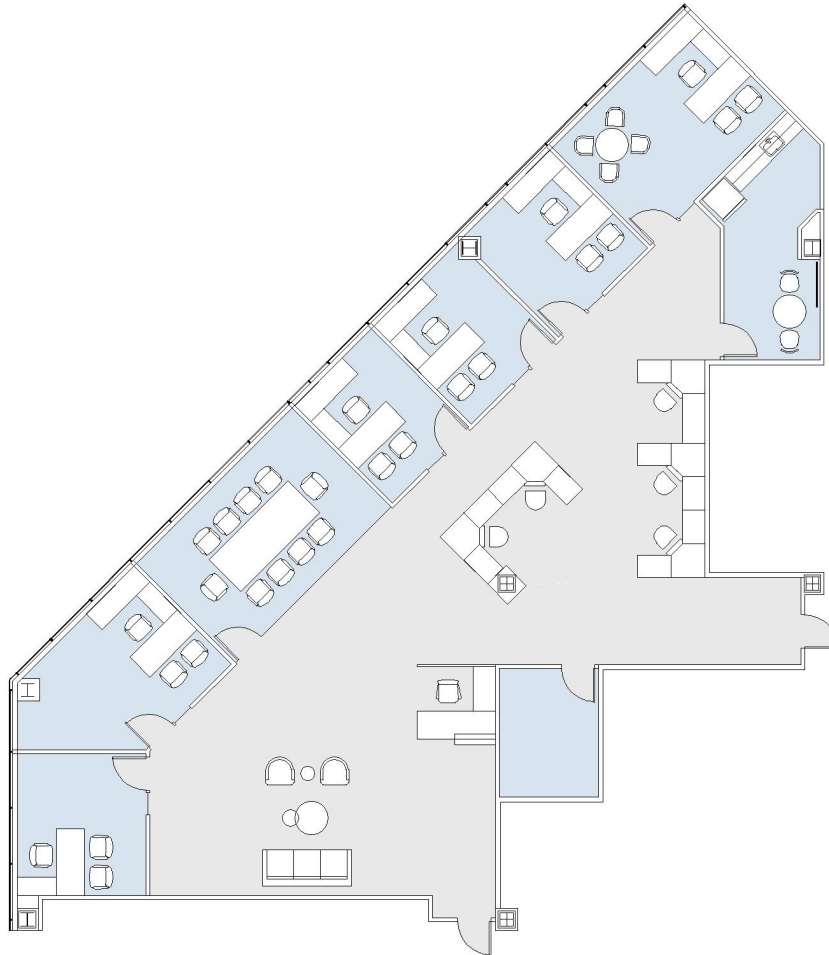

12121 WILSHIRE

WILSHIRE BUNDY PLAZA

SUITE 540 | 3,946 RSF

BRENTWOOD-WILSHIRE

SUITE CONFIGURATION

OFFICES:	6
CONFERENCE ROOM:	1
RECEPTION:	1
KITCHEN:	1
STORAGE:	1

NOT TO SCALE
FURNITURE NOT INCLUDED

For more information, please contact: