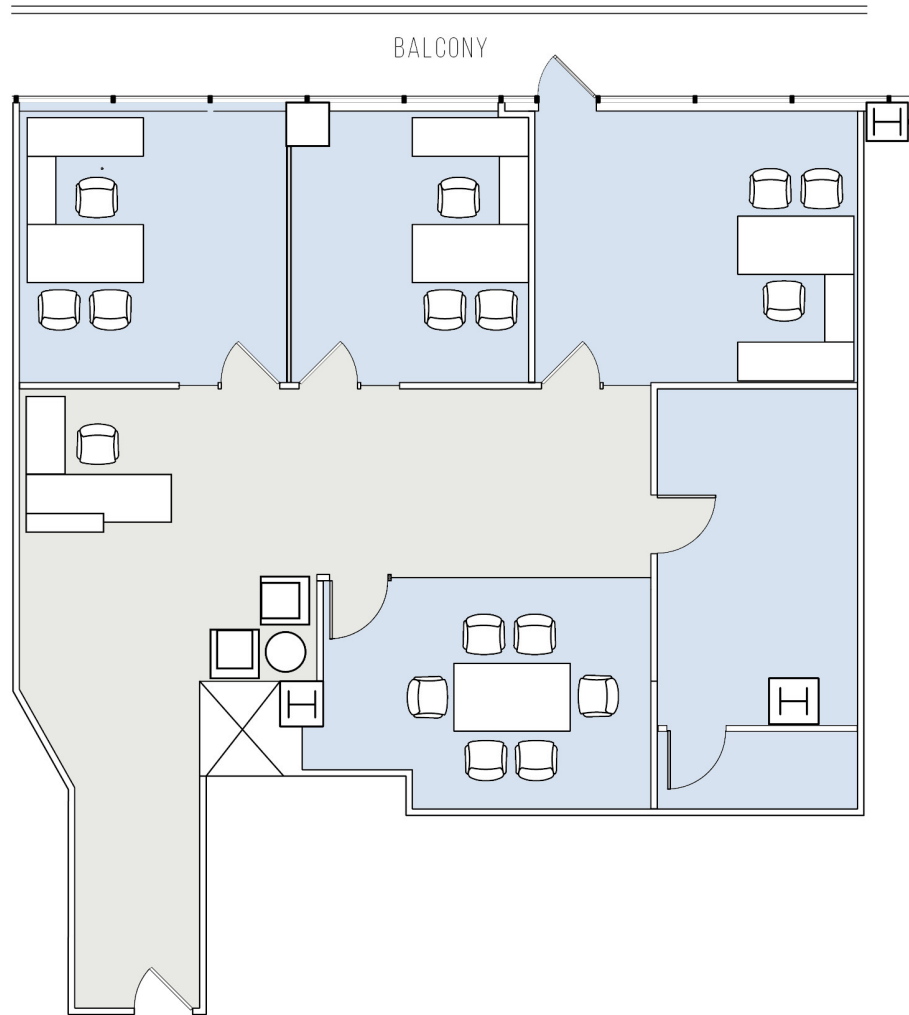

11900 OLYMPIC

BUNDY/OLYMPIC

SUITE 810 | 1,951 RSF

SAWTELLE/WEST LA

AS-BUILT CONFIGURATION

OFFICES:	3
RECEPTION:	1
CONFERENCE ROOM:	1
STORAGE ROOM:	1
SERVER ROOM:	1

NOT TO SCALE

For more information, please contact: