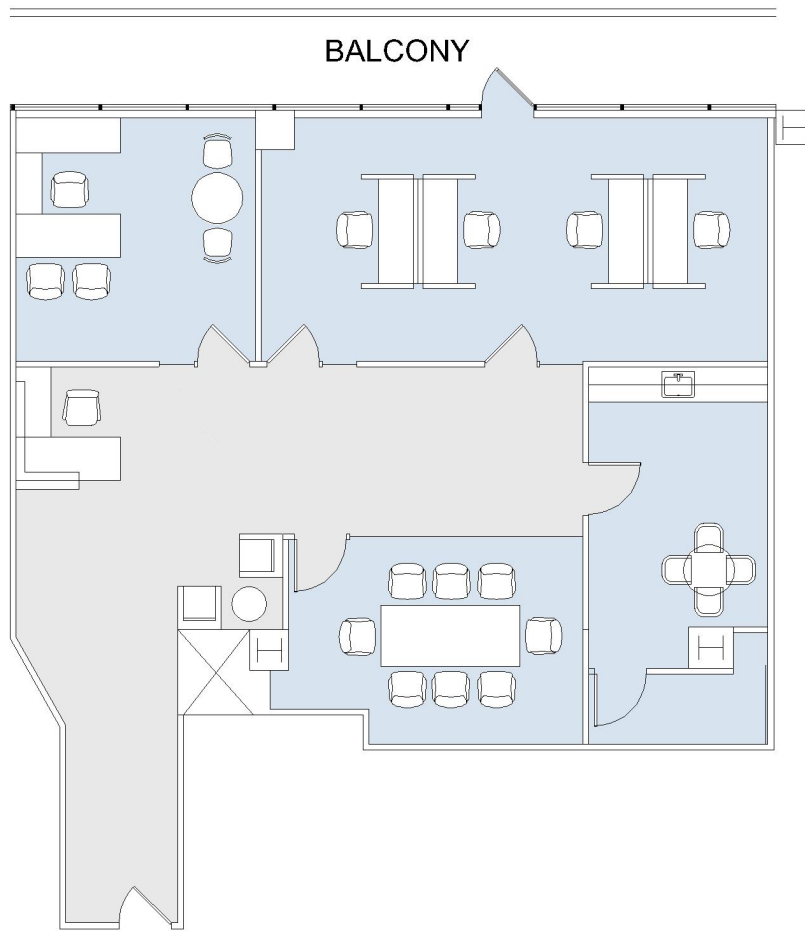

11900 OLYMPIC

BUNDY/OLYMPIC

SUITE 810 | 1,951 RSF

SAWTELLE/WEST LA

SUITE CONFIGURATION

OFFICES:	1
OPEN OFFICE:	1
CONFERENCE ROOM:	1
RECEPTION:	1
KITCHEN:	1
IT CLOSET:	1

NOT TO SCALE
FURNITURE NOT INCLUDED

For more information, please contact: