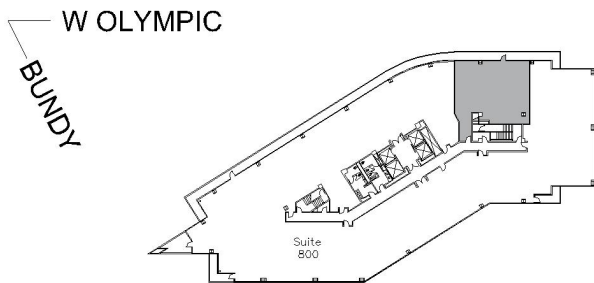

11900 OLYMPIC

BUNDY/OLYMPIC

SUITE 810 | 1,951 RSF

SAWTELLE/WEST LA

SUITE CONFIGURATION

OFFICES:	1
OPEN OFFICE:	1
CONFERENCE ROOM:	1
RECEPTION:	1
KITCHEN:	1
IT CLOSET:	1

NOT TO SCALE
FURNITURE NOT INCLUDED

For more information, please contact: