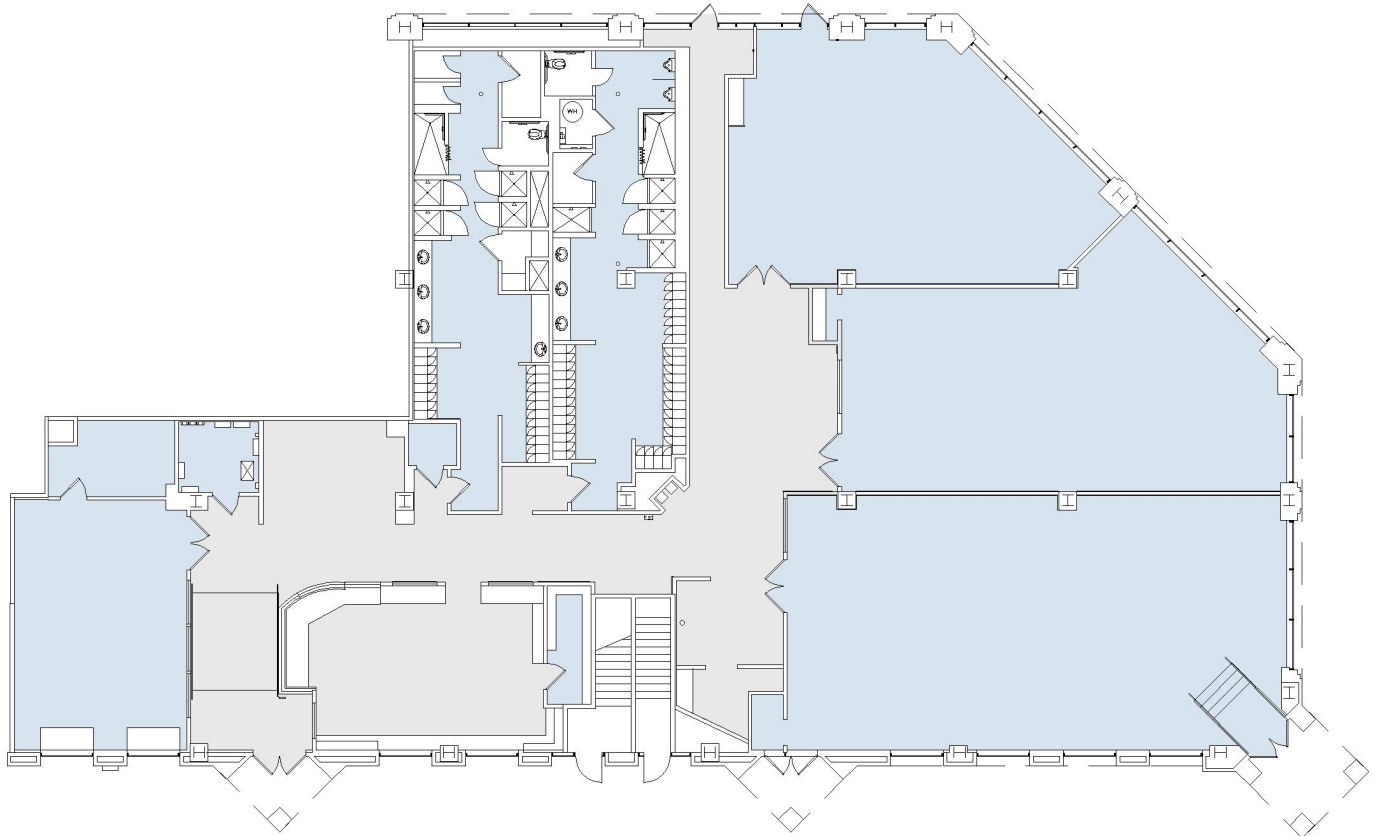

# 11400 W OLYMPIC

EXECUTIVE TOWER

SUITE 100 | 10,841 RSF

SAWTELLE/WEST LA

#### SUITE CONFIGURATION

RECEPTION:	1
FILE ROOM:	1
IT ROOM:	1
STORAGE:	2
RESTROOMS:	2
WORKOUT AREA:	4

NOT TO SCALE

FURNITURE NOT INCLUDED

For more information, please contact:

310.255.7777

leasing@douglasemmett.com