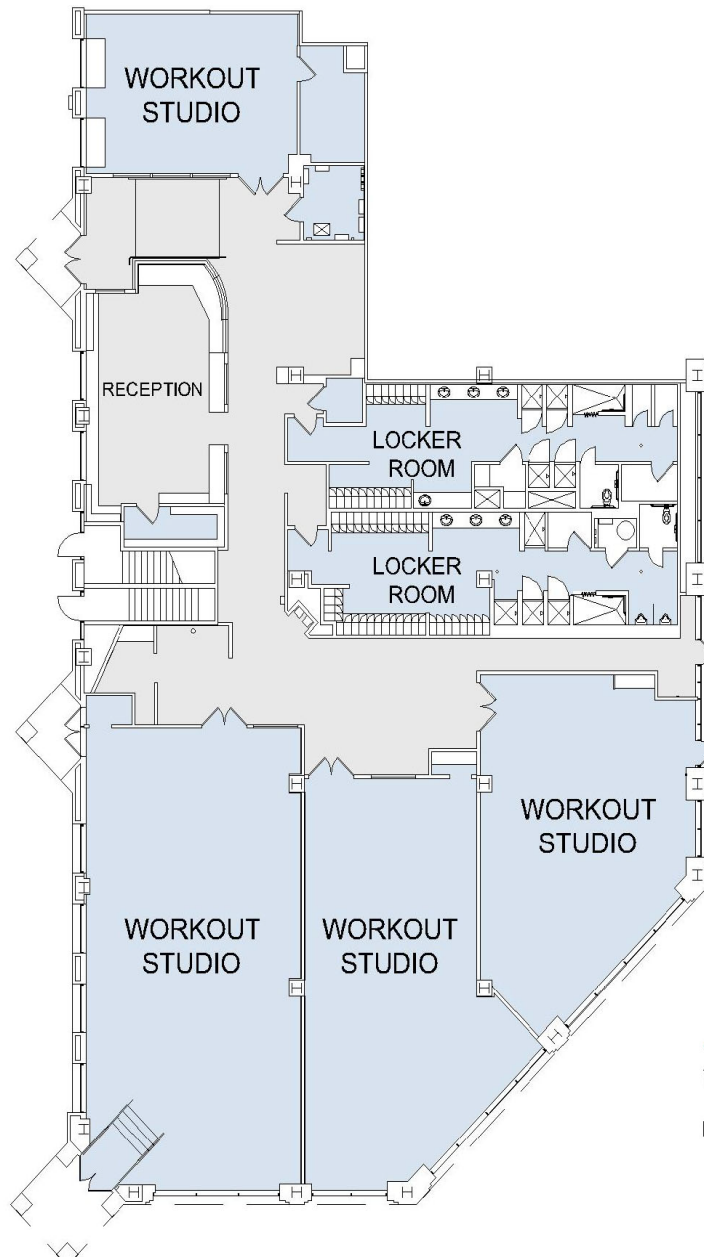

11400 W OLYMPIC

EXECUTIVE TOWER

SUITE 100 | 10,841 RSF

SAWTELLE/WEST LA

SUITE CONFIGURATION

WORKOUT STUDIOS:	4
LOCKER ROOMS:	2
- RESTROOMS	
- SHOWERS	
- LOCKERS	
- CHANGING AREAS	
RECEPTION:	1
STORAGE ROOMS:	4