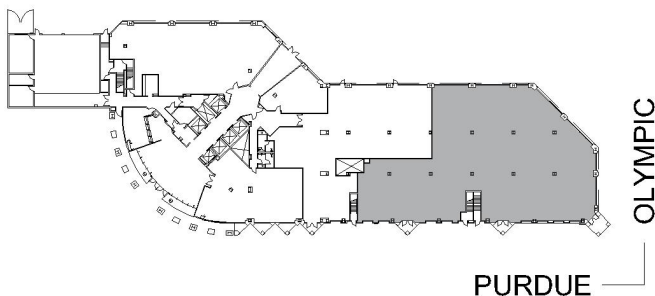

# 11400 W OLYMPIC

EXECUTIVE TOWER

SUITE 100 | 10,841 RSF

SAWTELLE/WEST LA

#### SUITE CONFIGURATION

RECEPTION:	1
FILE ROOM:	1
IT ROOM:	1
STORAGE:	2
RESTROOMS:	2
WORKOUT AREA:	4

NOT TO SCALE

FURNITURE NOT INCLUDED

For more information, please contact:

310.255.7777

leasing@douglasemmett.com