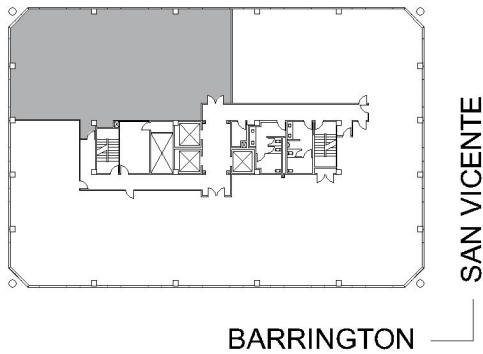

11726

BRENTWOOD EXECUTIVE PLAZA

SUITE 350 | 4,216 RSF

BRENTWOOD-SAN VICENTE

SAN VICENTE

SUITE CONFIGURATION

OFFICES:	7
CONFERENCE ROOM:	2
RECEPTION:	1
IT ROOM:	1
STORAGE:	1

NOT TO SCALE
FURNITURE NOT INCLUDED