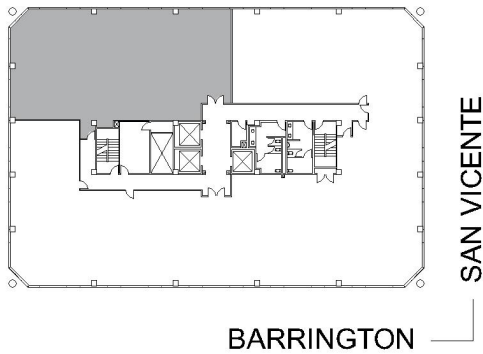

11726

BRENTWOOD EXECUTIVE PLAZA

SUITE 350 | 6,857 RSF

BRENTWOOD-SAN VICENTE

SAN VICENTE

SUITE CONFIGURATION

| | |
|------------------|---|
| OFFICES: | 7 |
| CONFERENCE ROOM: | 2 |
| RECEPTION: | 1 |
| IT ROOM: | 1 |
| STORAGE: | 1 |

NOT TO SCALE
FURNITURE NOT INCLUDED

For more information, please contact:

310.255.7777

leasing@douglasemmett.com

**Douglas
Emmett**