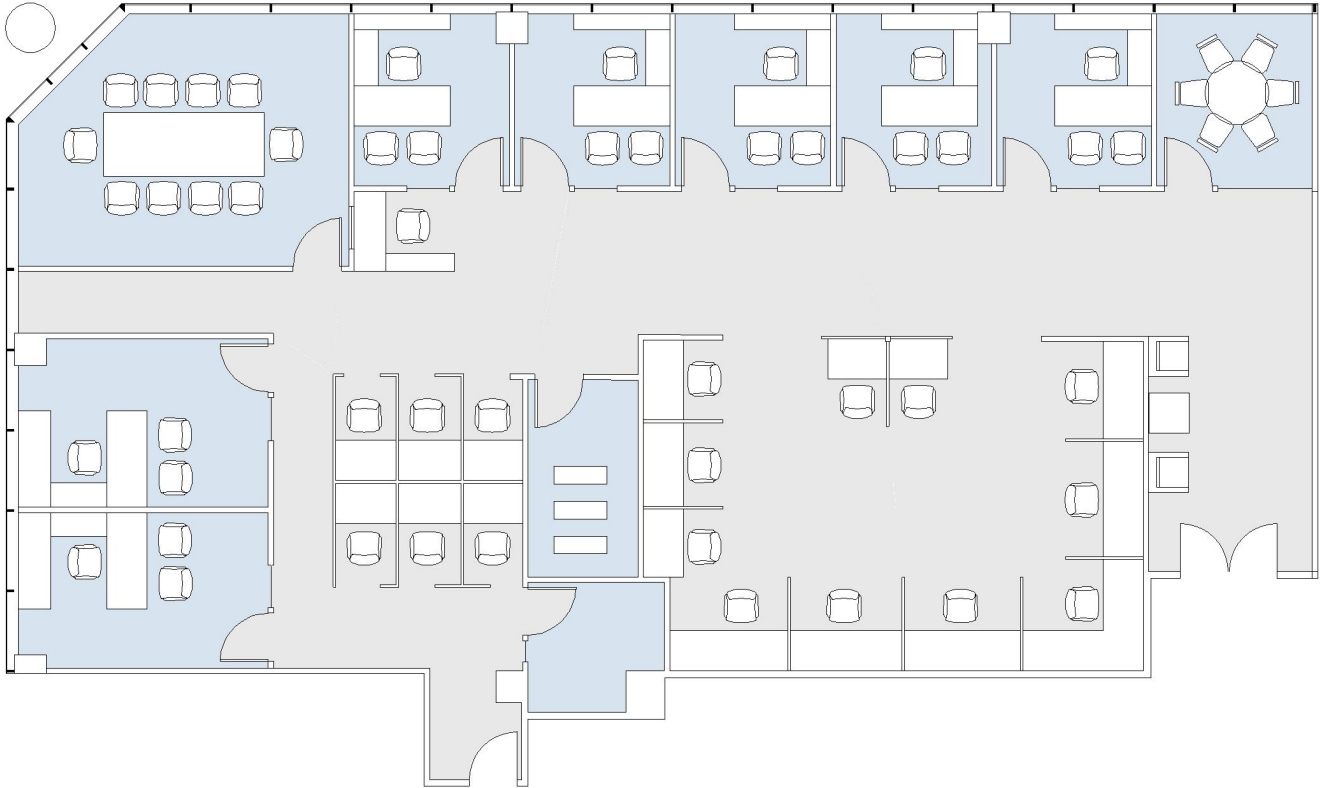

11726

BRENTWOOD EXECUTIVE PLAZA

SUITE 350 | 6,857 RSF

BRENTWOOD-SAN VICENTE

SAN VICENTE

SUITE CONFIGURATION

| | |
|------------------|---|
| OFFICES: | 7 |
| CONFERENCE ROOM: | 2 |
| RECEPTION: | 1 |
| IT ROOM: | 1 |
| STORAGE: | 1 |