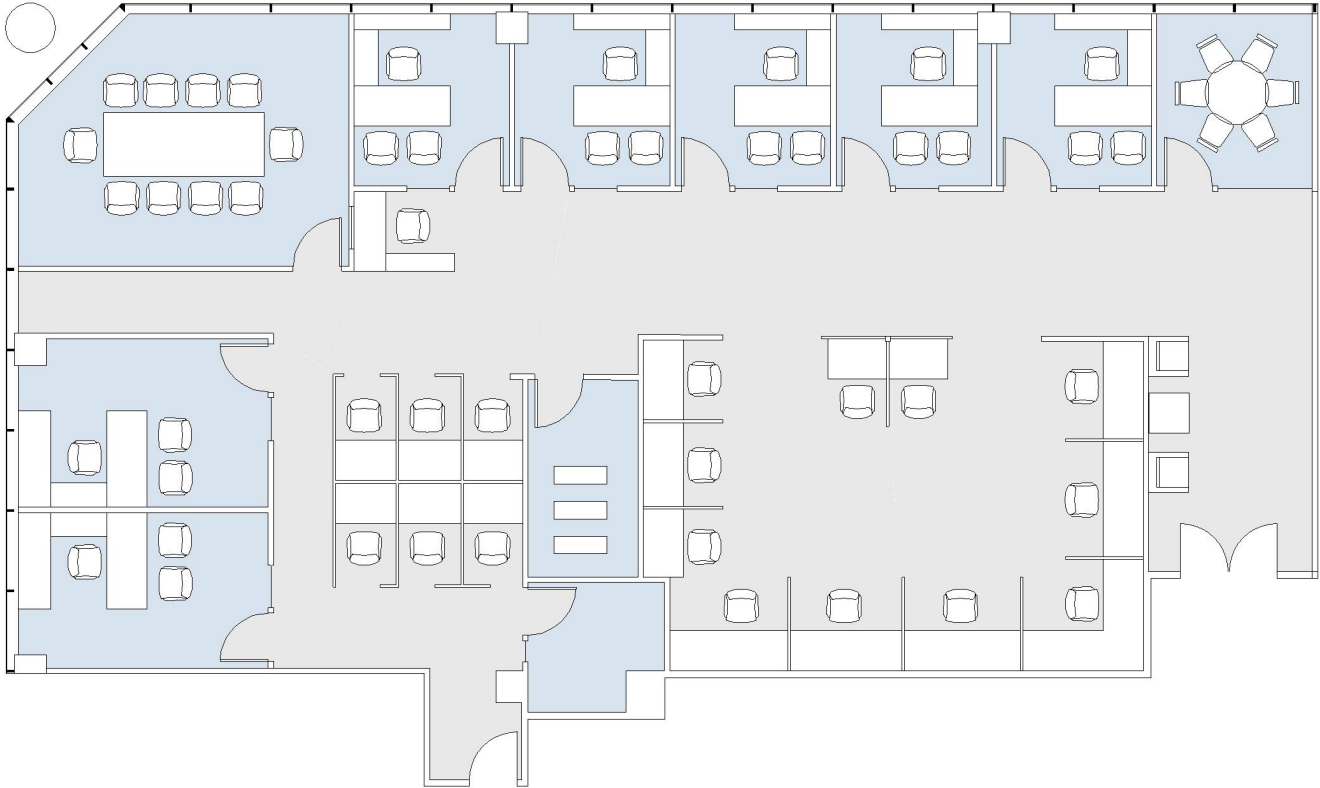

11726

BRENTWOOD EXECUTIVE PLAZA

SUITE 350 | 4,216 RSF

BRENTWOOD-SAN VICENTE

SAN VICENTE

SUITE CONFIGURATION

OFFICES:	7
CONFERENCE ROOM:	2
RECEPTION:	1
IT ROOM:	1
STORAGE:	1

NOT TO SCALE
FURNITURE NOT INCLUDED