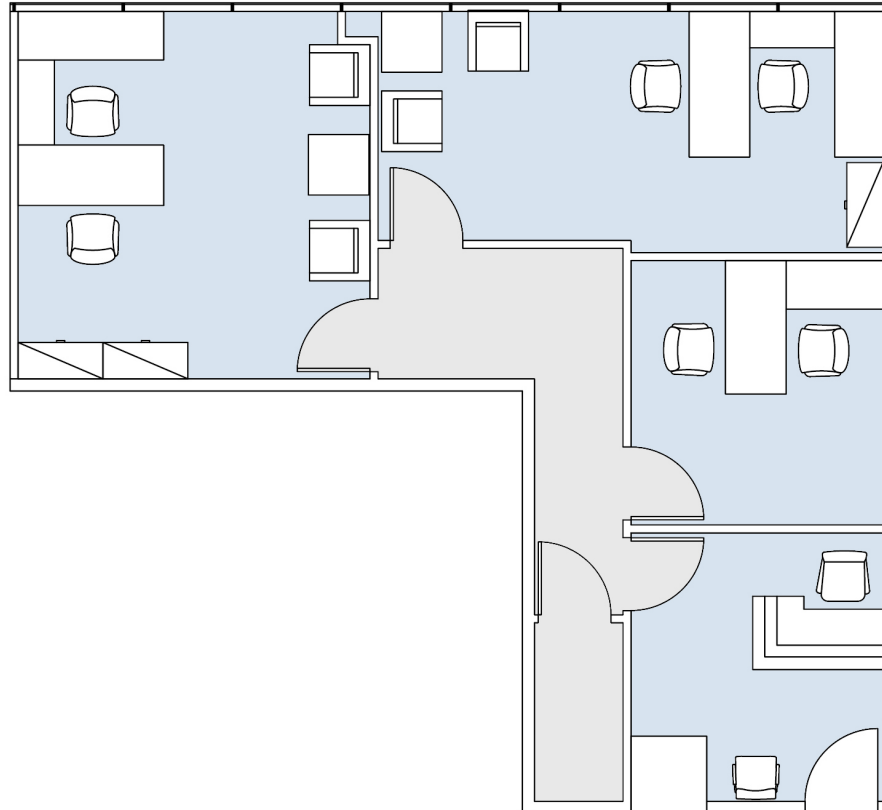

15233 VENTURA

VALLEY OFFICE PLAZA

SUITE 1216 | 995 RSF

SHERMAN OAKS/ENCINO

AS-BUILT CONFIGURATION

OFFICES:	3
RECEPTION AREA:	1
STORAGE CLOSET:	1

ADJUSTED FOR SOCIAL DISTANCING
NOT TO SCALE
FURNITURE NOT INCLUDED