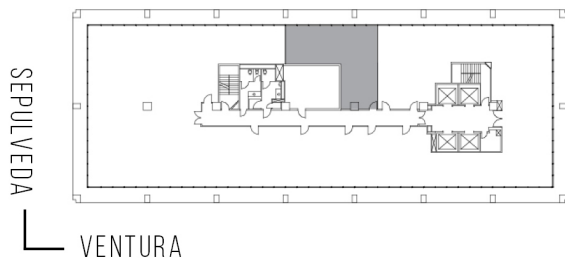

15233 VENTURA

VALLEY OFFICE PLAZA

SUITE 1216 | 995 RSF

SHERMAN OAKS/ENCINO

AS-BUILT CONFIGURATION

OFFICES:	3
RECEPTION AREA:	1
STORAGE CLOSET:	1

ADJUSTED FOR SOCIAL DISTANCING
NOT TO SCALE
FURNITURE NOT INCLUDED