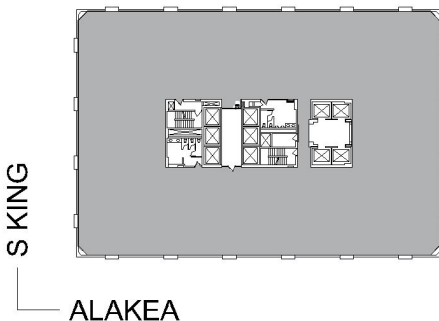

For more information, please contact:

310.255.7777

leasing@douglasemmett.com

**Douglas
Emmett**