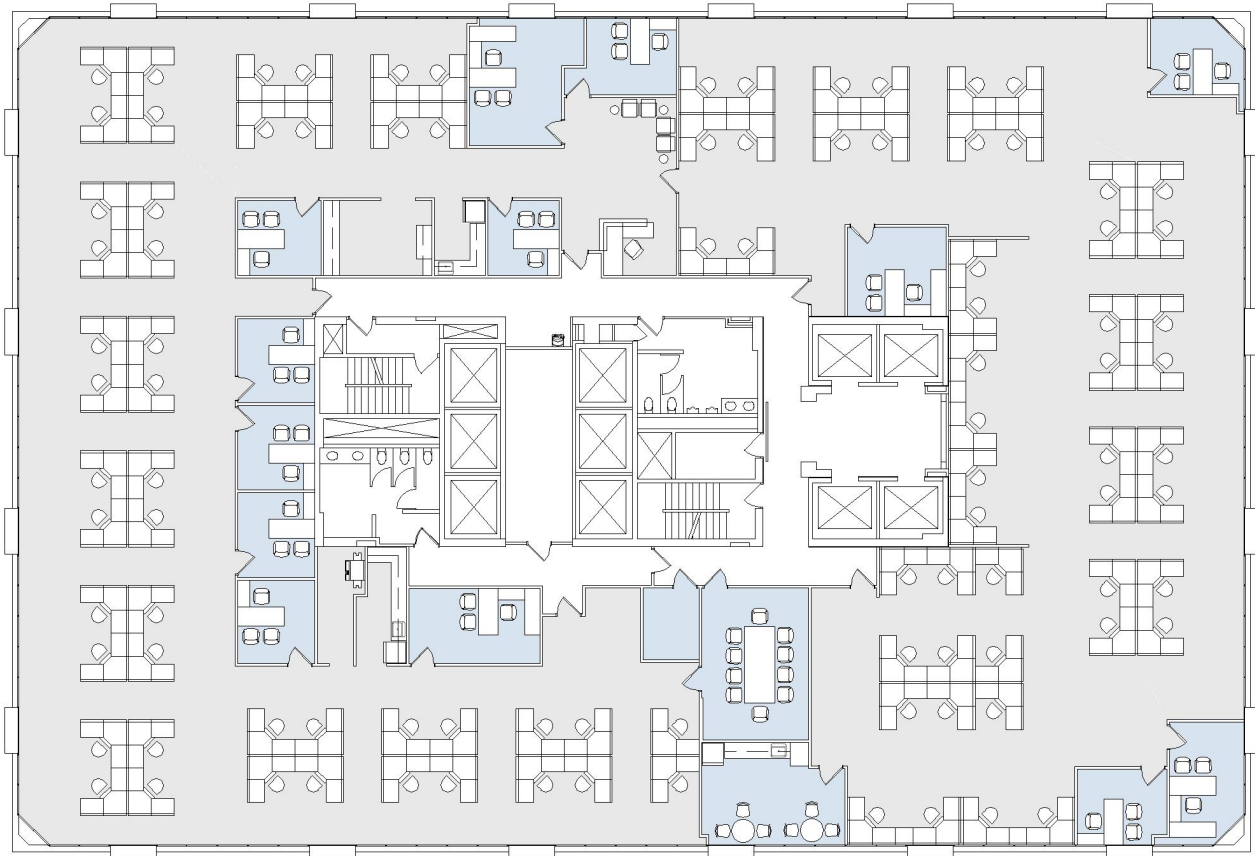

1001

BISHOP SQUARE - ASB TOWER

SUITE 1200 | 17,126 RSF

HONOLULU

BISHOP STREET

SUITE CONFIGURATION

OFFICES:	12
CONFERENCE ROOM:	1
RECEPTION:	1
KITCHEN:	3
IT ROOM:	1

NOT TO SCALE