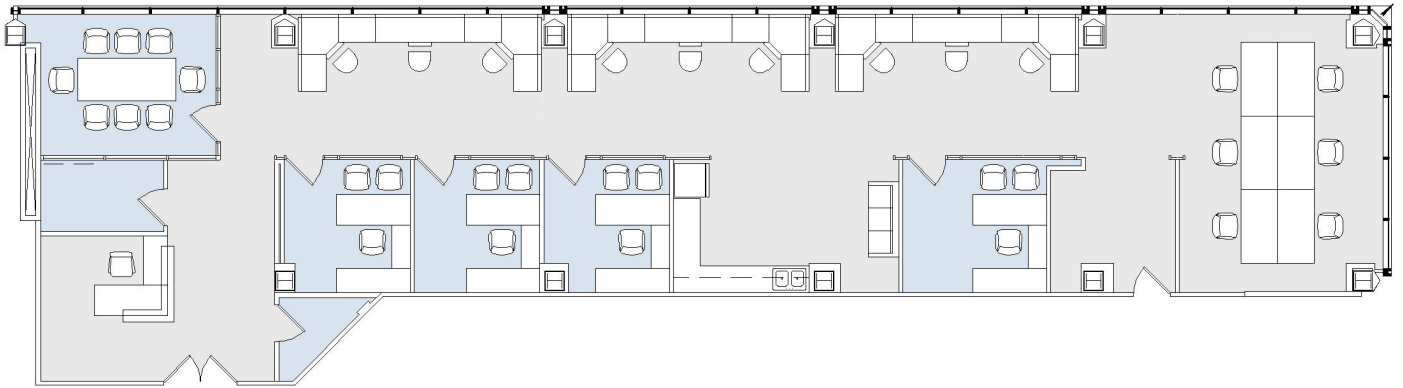

1100

WESTWOOD CENTER

SUITE 925 | 3,420 RSF

WESTWOOD

GLENDON AVENUE

SUITE CONFIGURATION

OFFICES:	4
CONFERENCE ROOM:	1
RECEPTION:	1
KITCHEN:	1
IT ROOM:	1
STORAGE:	1

NOT TO SCALE