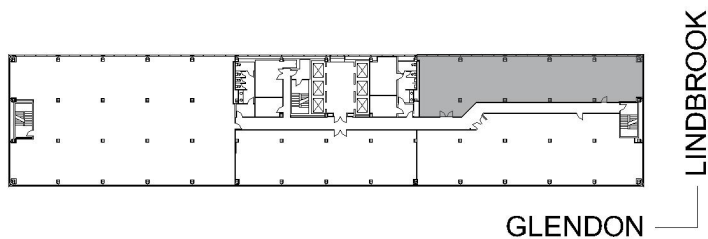

1100

WESTWOOD CENTER

SUITE 925 | 3,420 RSF

WESTWOOD

GLENDON AVENUE

SUITE CONFIGURATION

OFFICES:	4
CONFERENCE ROOM:	1
RECEPTION:	1
KITCHEN:	1
IT ROOM:	1
STORAGE:	1

NOT TO SCALE