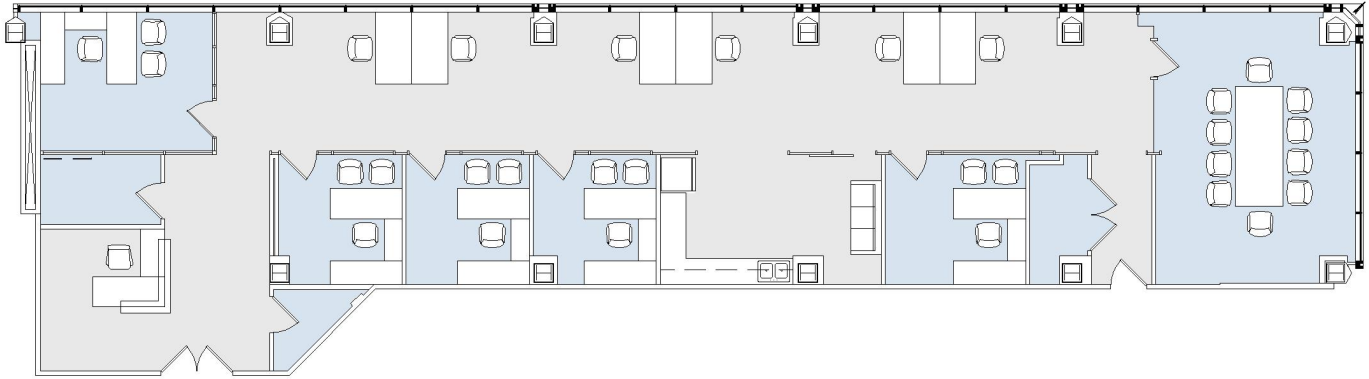

# 1100

WESTWOOD CENTER

SUITE 925 | 3,420 RSF

WESTWOOD

### SUITE CONFIGURATION

OFFICES:	5
CONFERENCE ROOM:	1
RECEPTION:	1
KITCHEN:	1
IT ROOM:	1
STORAGE:	2

NOT TO SCALE

FURNITURE NOT INCLUDED

For more information, please contact:

310.255.7777

leasing@douglasemmett.com