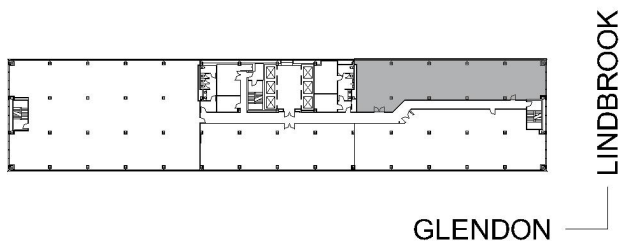

# 1100

WESTWOOD CENTER

SUITE 925 | 3,420 RSF

WESTWOOD

### SUITE CONFIGURATION

OFFICES:	5
CONFERENCE ROOM:	1
RECEPTION:	1
KITCHEN:	1
IT ROOM:	1
STORAGE:	2

NOT TO SCALE

FURNITURE NOT INCLUDED

For more information, please contact:

310.255.7777

leasing@douglasemmett.com