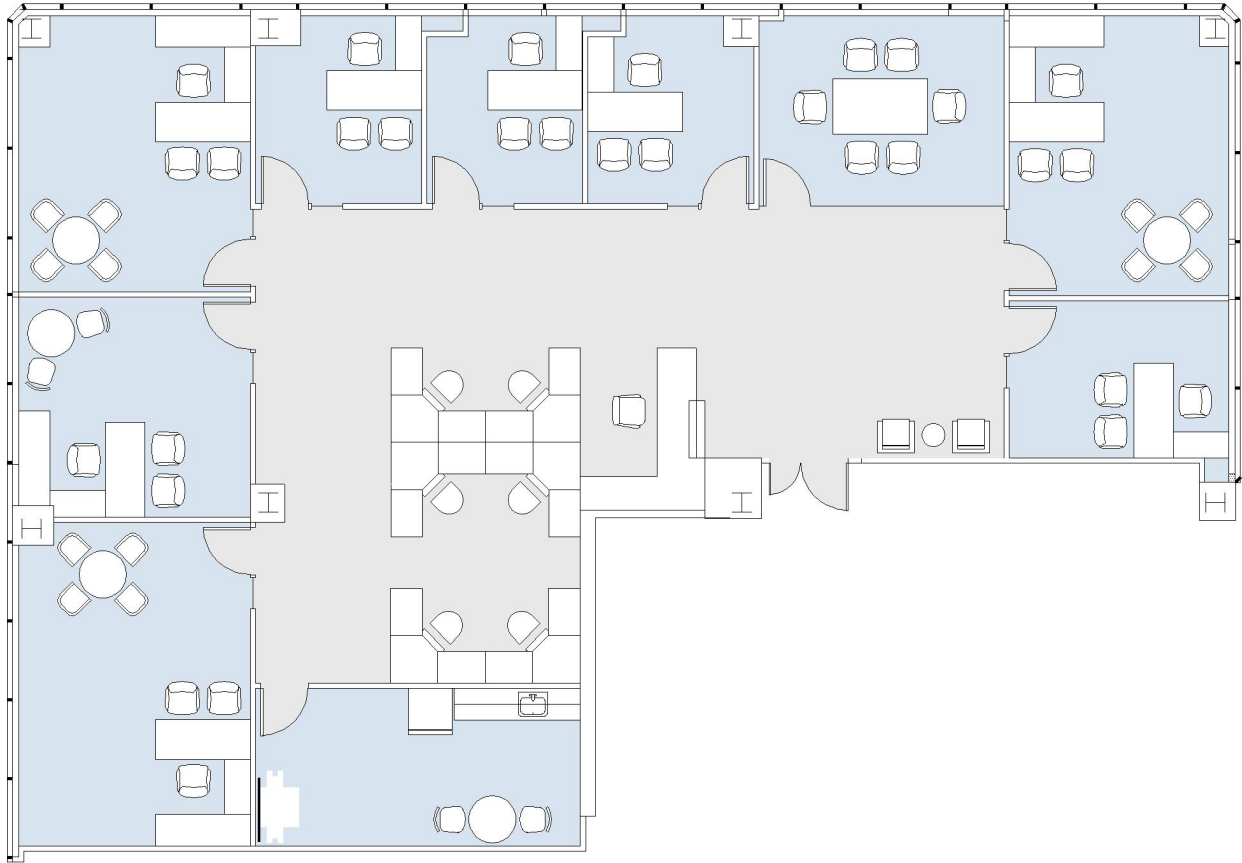

# 21300 VICTORY

WARNER CORPORATE CENTER

SUITE 520 | 3,821 RSF

WOODLAND HILLS

#### SUITE CONFIGURATION

OFFICES:	8
CONFERENCE ROOM:	1
RECEPTION:	1
KITCHEN:	1

NOT TO SCALE

FURNITURE NOT INCLUDED

For more information, please contact:

310.255.7777

leasing@douglasemmett.com

**Douglas  
Emmett**