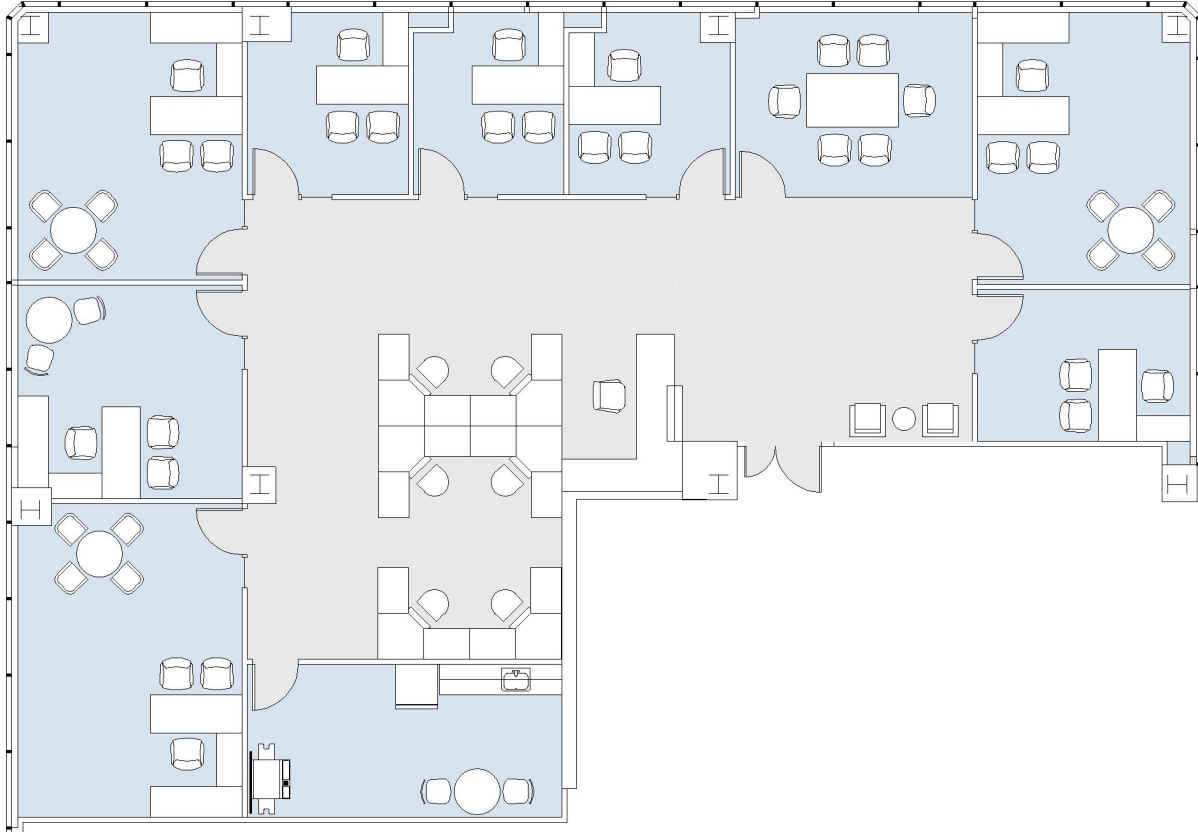

21300 VICTORY

WARNER CORPORATE CENTER

SUITE 520 | 3,821 RSF

WOODLAND HILLS

SUITE CONFIGURATION

OFFICES:	8
CONFERENCE ROOM:	1
RECEPTION:	1
KITCHEN:	1

NOT TO SCALE

FURNITURE NOT INCLUDED