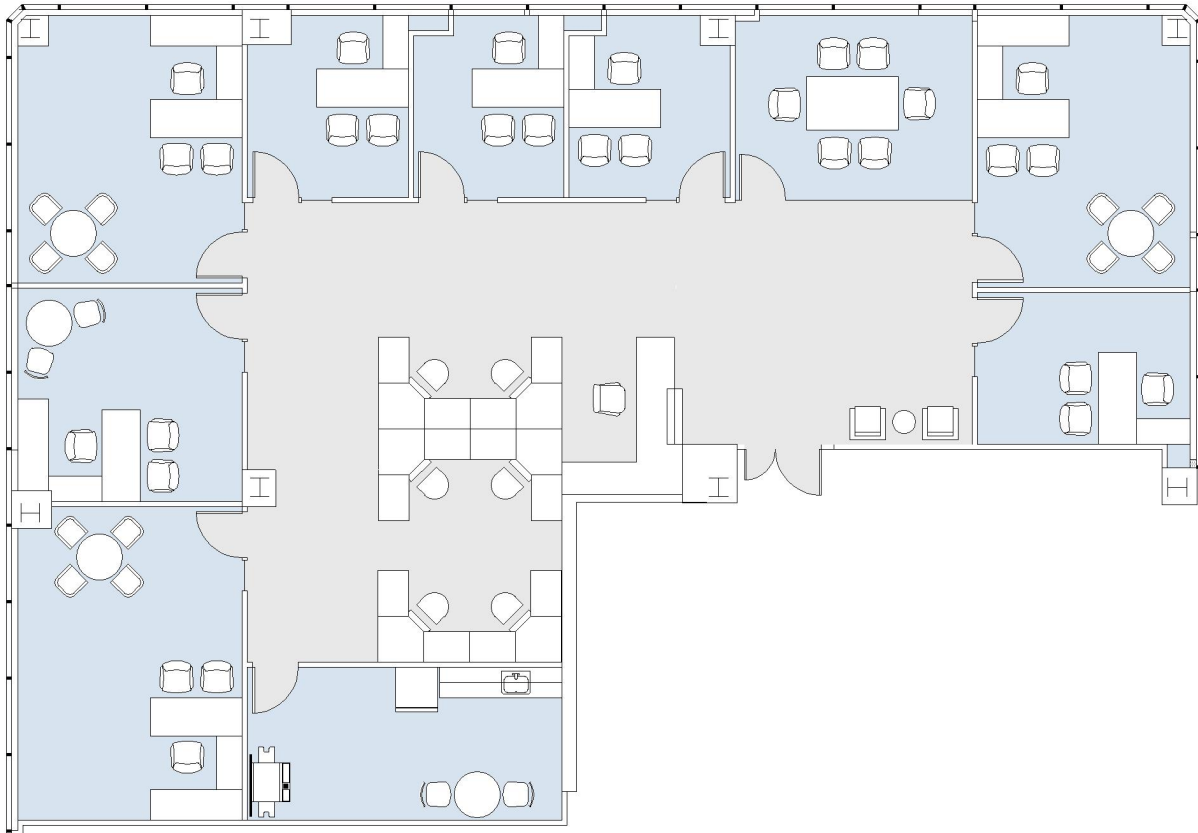

# 21300 VICTORY

WARNER CORPORATE CENTER

SUITE 520 | 3,821 RSF

WOODLAND HILLS

#### SUITE CONFIGURATION

OFFICES:	8
CONFERENCE ROOM:	1
RECEPTION:	1
KITCHEN:	1

NOT TO SCALE

FURNITURE NOT INCLUDED

For more information, please contact:

310.255.7777  
leasing@douglasemmett.com

**Douglas  
Emmett**