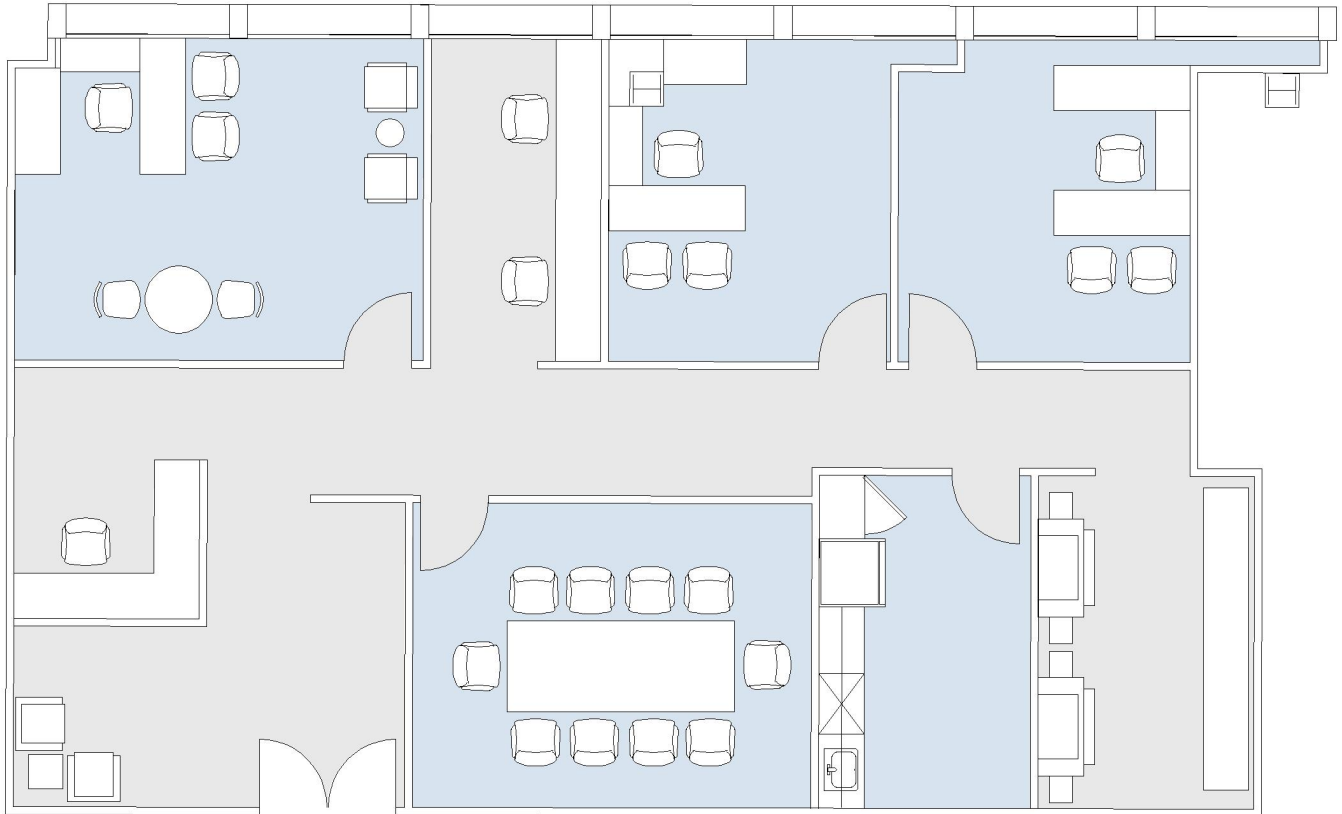

# 9401 WILSHIRE

SUITE 750 | 2,274 RSF  
BEVERLY HILLS

#### SUITE CONFIGURATION

OFFICES:	3
CONFERENCE ROOM:	1
RECEPTION:	1
KITCHEN:	1

NOT TO SCALE

FURNITURE NOT INCLUDED

For more information, please contact:

310.255.7777  
leasing@douglasemmett.com

**Douglas  
Emmett**