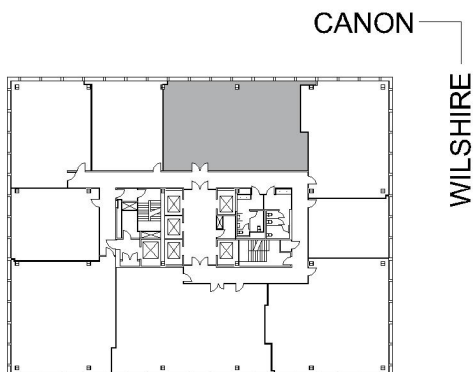

# 9401 WILSHIRE

SUITE 750 | 2,274 RSF  
BEVERLY HILLS

#### SUITE CONFIGURATION

OFFICES:	3
CONFERENCE ROOM:	1
RECEPTION:	1
KITCHEN:	1

NOT TO SCALE

FURNITURE NOT INCLUDED

For more information, please contact:

310.255.7777  
leasing@douglasemmett.com

**Douglas  
Emmett**