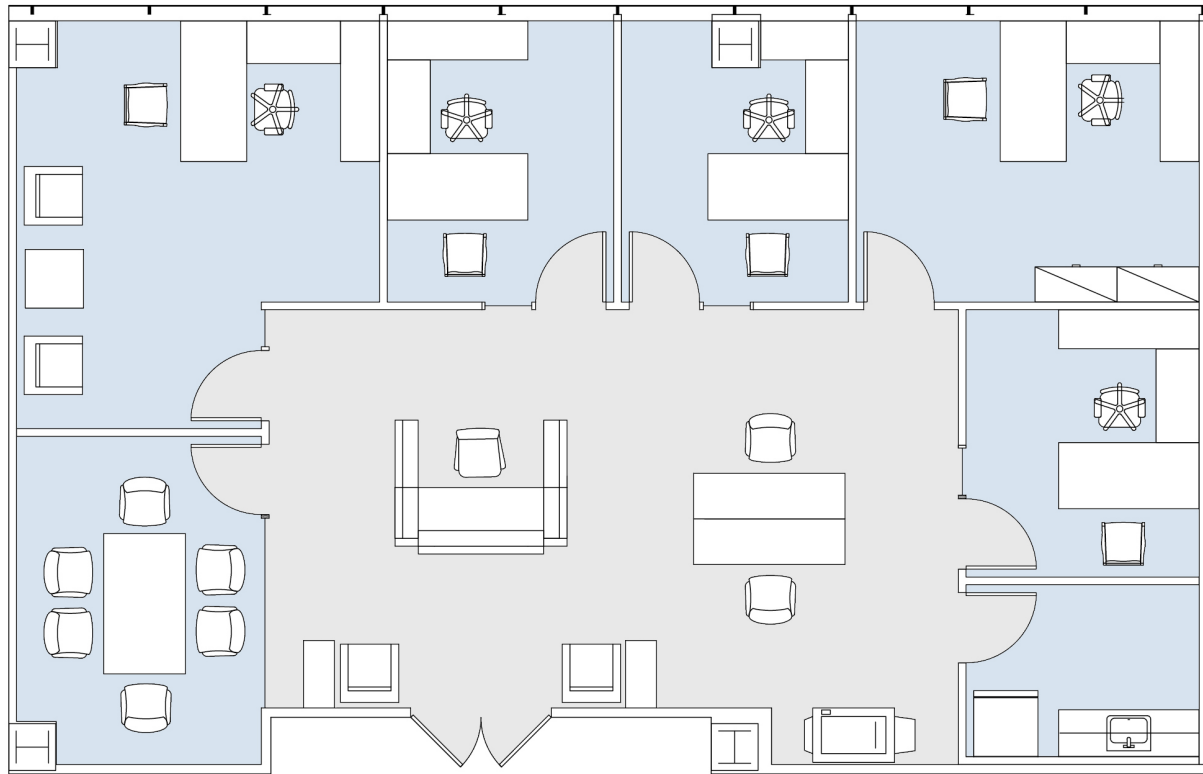

# 11835 OLYMPIC

WESTSIDE TOWERS EAST TOWER

SUITE 375 | 2,010 RSF

SAWTELLE/WEST LA

#### AS-BUILT CONFIGURATION

OFFICES:	5
CONFERENCE ROOM:	1
KITCHEN:	1
RECEPTION:	1

ADJUSTED FOR SOCIAL DISTANCING  
NOT TO SCALE  
FURNITURE NOT INCLUDED

For more information, please contact:

310.255.7777

leasing@douglasemmett.com