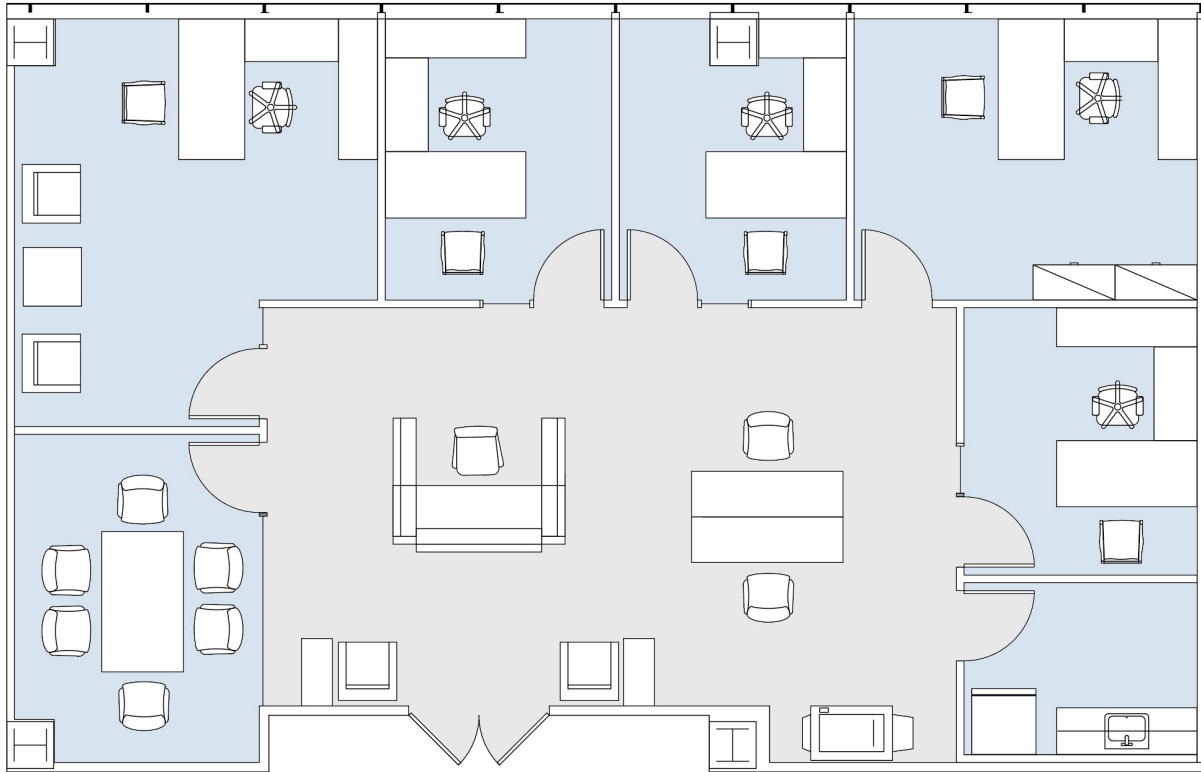

11835 OLYMPIC

WESTSIDE TOWERS EAST TOWER

SUITE 375 | 2,010 RSF

SAWTELLE/WEST LA

AS-BUILT CONFIGURATION

OFFICES:	5
CONFERENCE ROOM:	1
KITCHEN:	1
RECEPTION:	1

ADJUSTED FOR SOCIAL DISTANCING
NOT TO SCALE
FURNITURE NOT INCLUDED