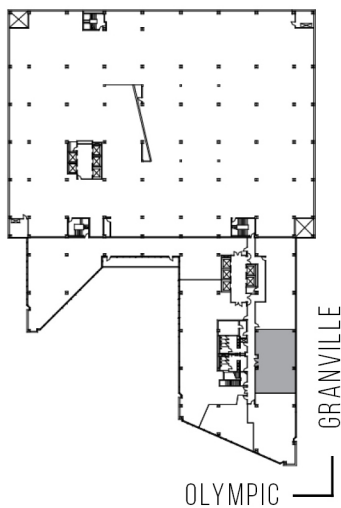

# 11835 OLYMPIC

WESTSIDE TOWERS EAST TOWER

SUITE 375 | 2,010 RSF

SAWTELLE/WEST LA

#### AS-BUILT CONFIGURATION

OFFICES:	5
CONFERENCE ROOM:	1
KITCHEN:	1
RECEPTION:	1

ADJUSTED FOR SOCIAL DISTANCING  
NOT TO SCALE  
FURNITURE NOT INCLUDED

For more information, please contact:

310.255.7777

leasing@douglasemmett.com