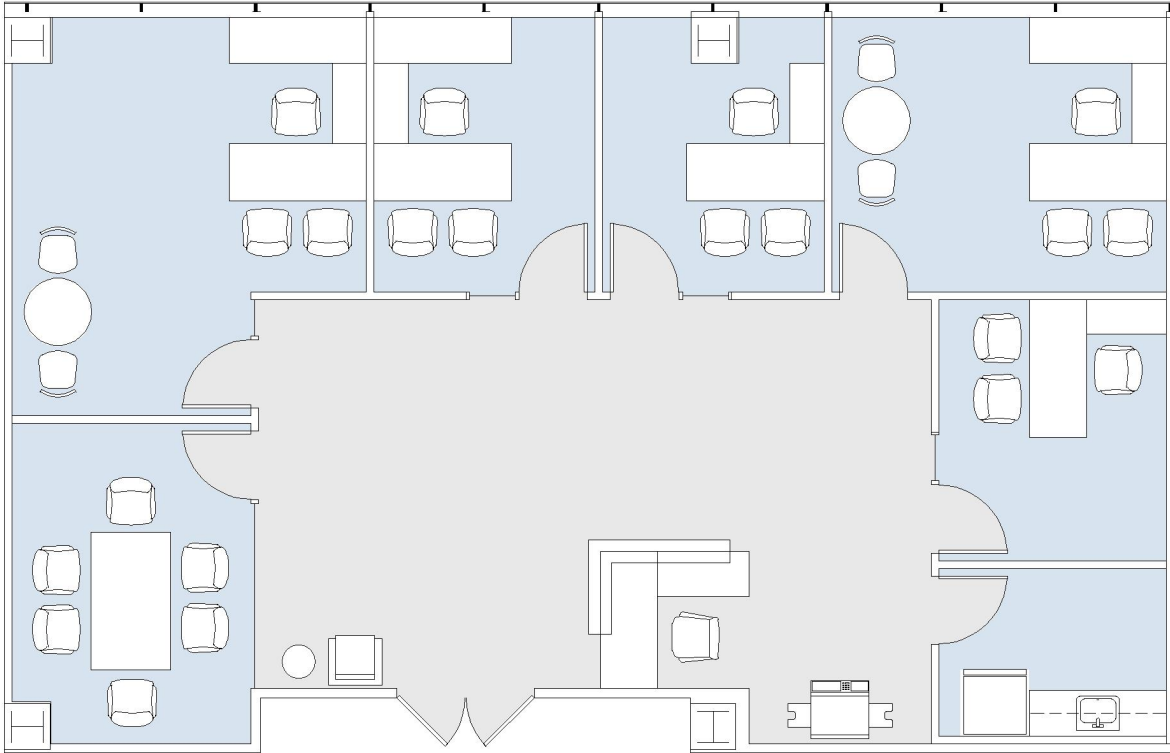

11835

WESTSIDE TOWERS EAST TOWER

SUITE 375 | 2,010 RSF

SAWTELLE/WEST LA

OLYMPIC

SUITE CONFIGURATION

OFFICES:	5
CONFERENCE ROOM:	1
RECEPTION:	1
KITCHEN:	1

NOT TO SCALE
FURNITURE NOT INCLUDED