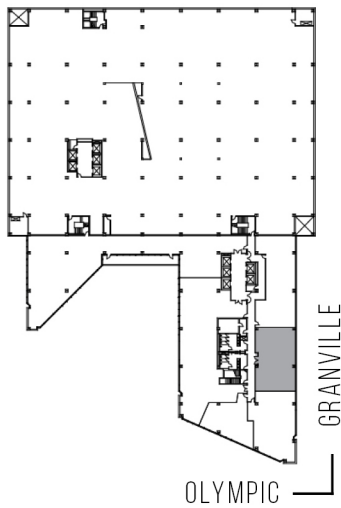

11835 OLYMPIC

WESTSIDE TOWERS EAST TOWER

SUITE 375 | 2,010 RSF

SAWTELLE/WEST LA

AS-BUILT CONFIGURATION

OFFICES:	5
CONFERENCE ROOM:	1
KITCHEN:	1
RECEPTION:	1

ADJUSTED FOR SOCIAL DISTANCING
NOT TO SCALE
FURNITURE NOT INCLUDED