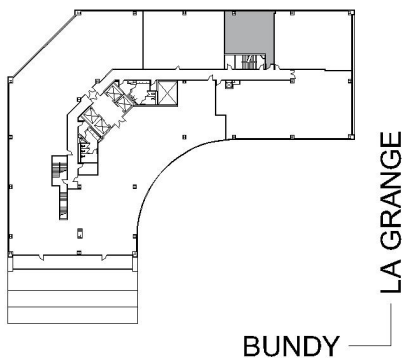

1990

CORNERSTONE PLAZA

SUITE 640 | 1,074 RSF

SAWTELLE/WEST LA

SOUTH BUNDY

SUITE CONFIGURATION

OFFICES:	3
RECEPTION:	1
IT / STORAGE:	1

NOT TO SCALE