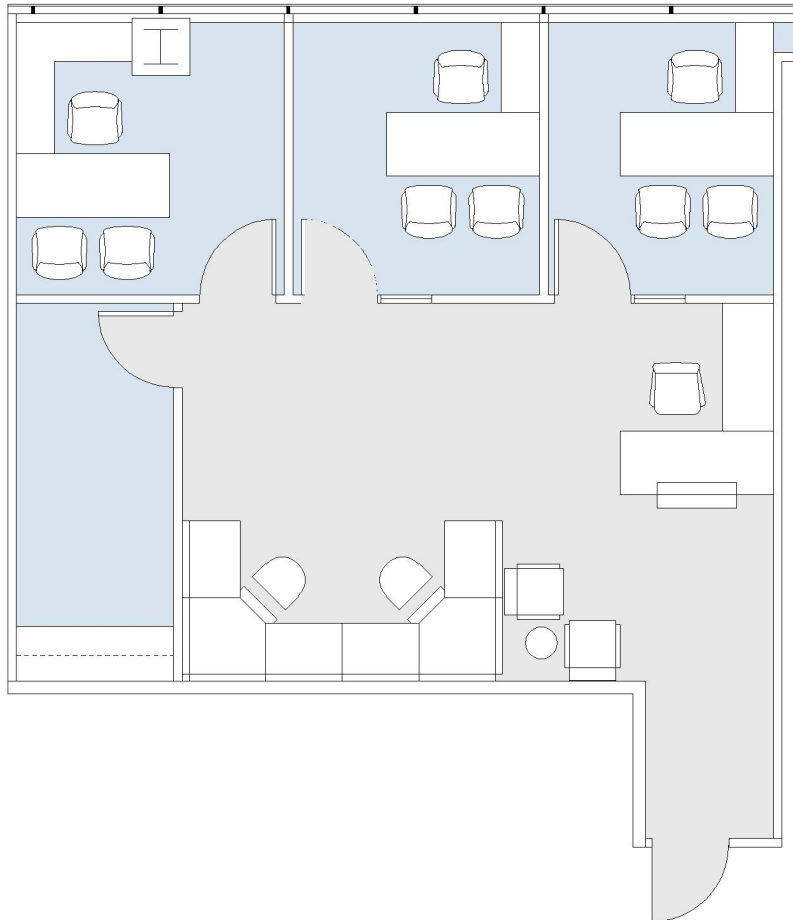

1990

CORNERSTONE PLAZA

SUITE 640 | 1,074 RSF

SAWTELLE/WEST LA

SOUTH BUNDY

SUITE CONFIGURATION

OFFICES:	3
RECEPTION:	1
IT / STORAGE:	1

NOT TO SCALE