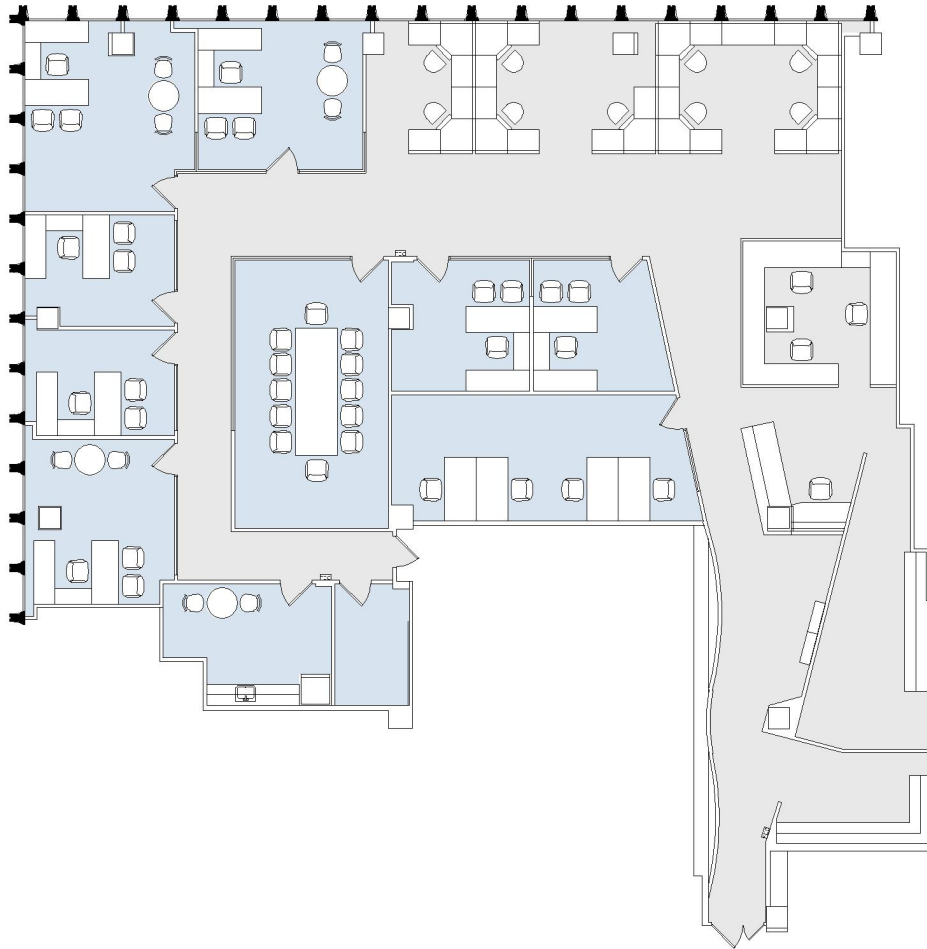

9100 WILSHIRE

9100 WILSHIRE EAST TOWER

SUITE 520 | 6,103 RSF

BEVERLY HILLS

SUITE CONFIGURATION

OFFICES:	8
CONFERENCE ROOM:	1
RECEPTION:	1
KITCHEN:	1
IT / STORAGE:	1

NOT TO SCALE
FURNITURE NOT INCLUDED

For more information, please contact: