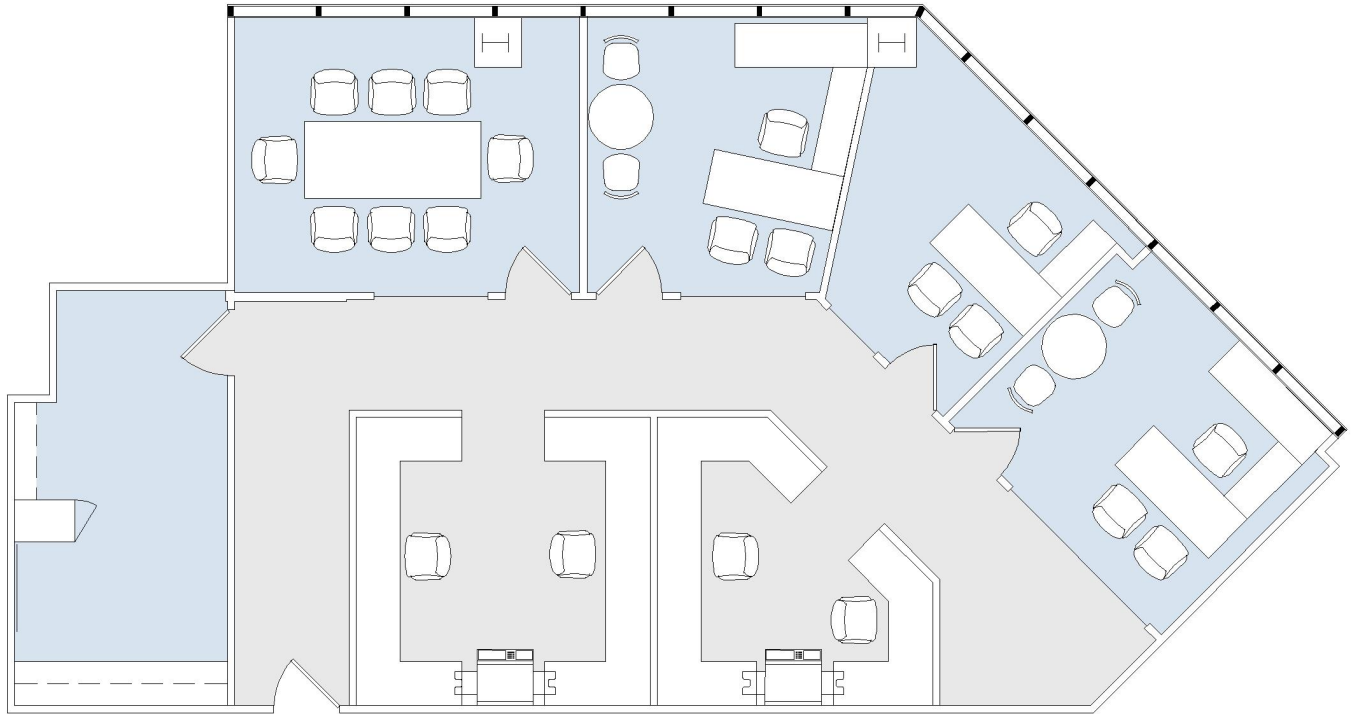

12100 WILSHIRE

SUITE 1240 | 1,929 RSF
BRENTWOOD-WILSHIRE

SUITE CONFIGURATION

OFFICES:	3
CONFERENCE ROOM:	1
RECEPTION:	1
IT ROOM:	1

NOT TO SCALE

FURNITURE NOT INCLUDED

For more information, please contact:

310.255.7777
leasing@douglasemmett.com