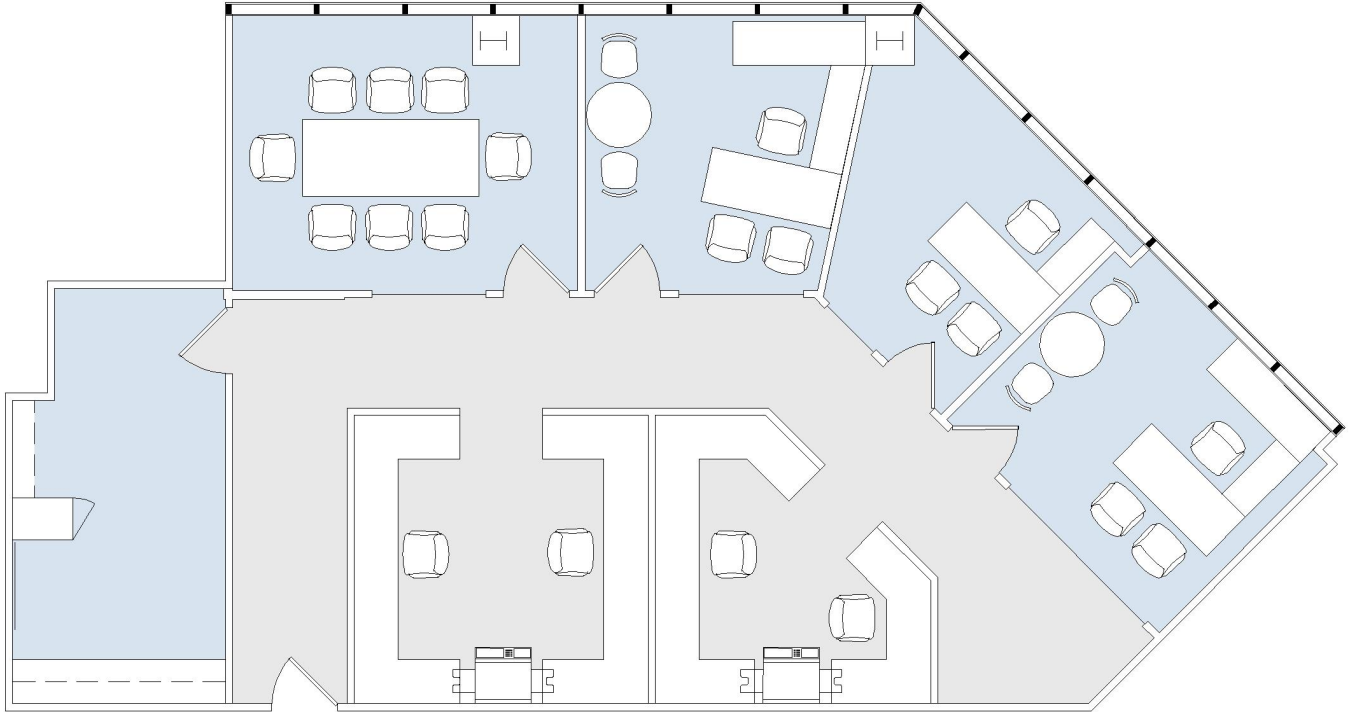

12100 WILSHIRE

SUITE 1240 | 1,929 RSF
BRENTWOOD-WILSHIRE

SUITE CONFIGURATION

OFFICES:	3
CONFERENCE ROOM:	1
RECEPTION:	1
IT ROOM:	1

NOT TO SCALE

FURNITURE NOT INCLUDED

For more information, please contact:

310.255.7777
leasing@douglasemmett.com