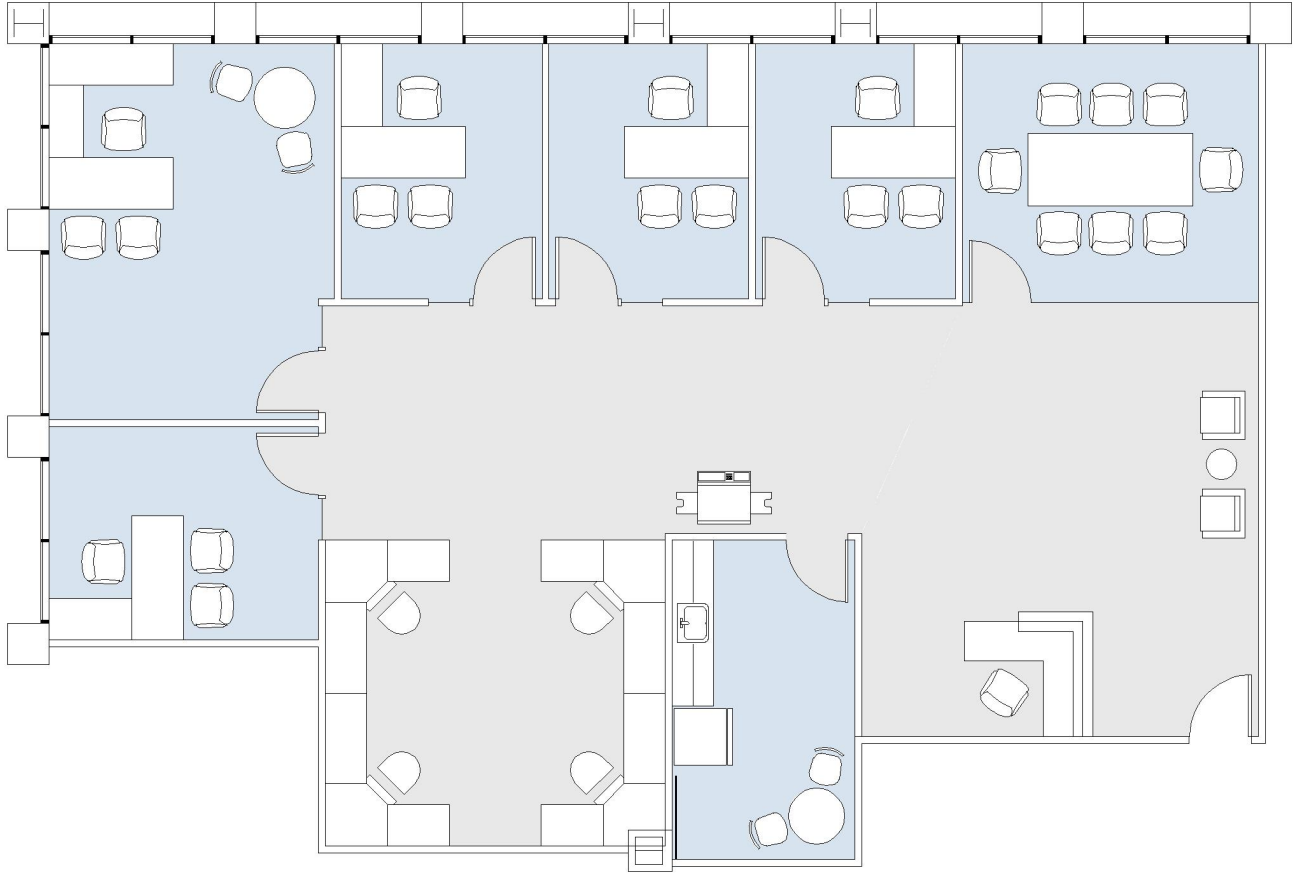

1901 AVENUE OF THE STARS

SUITE 1070 | 2,802 RSF
CENTURY CITY

AVE OF THE STARS

SANTA MONICA

SUITE CONFIGURATION

OFFICES:	5
CONFERENCE ROOM:	1
RECEPTION:	1
KITCHEN:	1

NOT TO SCALE
FURNITURE NOT INCLUDED

For more information, please contact: