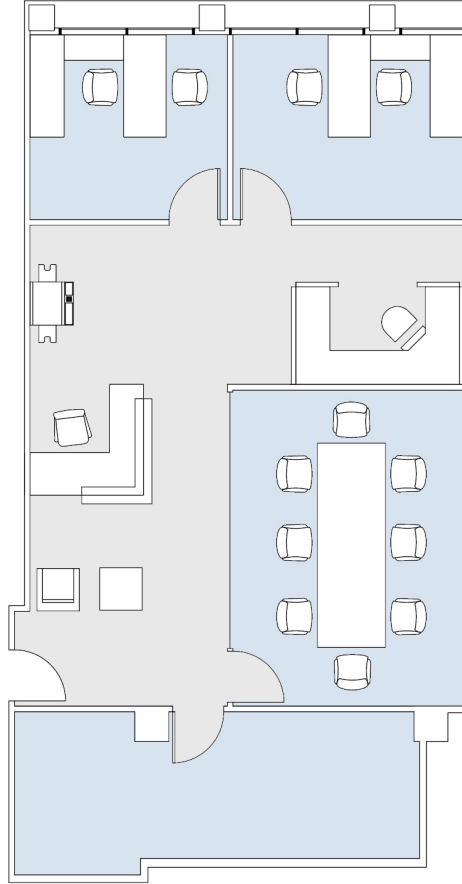

# 1901 AVENUE OF THE STARS

SUITE 900 | 1,545 RSF  
CENTURY CITY

— AVENUE OF THE STARS —

#### AS-BUILT CONFIGURATION

OFFICES:	2
CONFERENCE ROOM:	1
RECEPTION:	1
STORAGE/SERVER ROOM:	1

ADJUSTED FOR SOCIAL DISTANCING  
NOT TO SCALE  
FURNITURE NOT INCLUDED

For more information, please contact:

310.255.7777  
leasing@douglasemmett.com