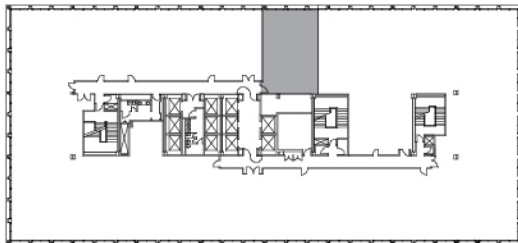

1901 AVENUE OF THE STARS

SUITE 900 | 13,454 RSF
CENTURY CITY

— AVENUE OF THE STARS —

AS-BUILT CONFIGURATION

OFFICES:	2
CONFERENCE ROOM:	1
RECEPTION:	1
STORAGE/SERVER ROOM:	1

ADJUSTED FOR SOCIAL DISTANCING
NOT TO SCALE
FURNITURE NOT INCLUDED