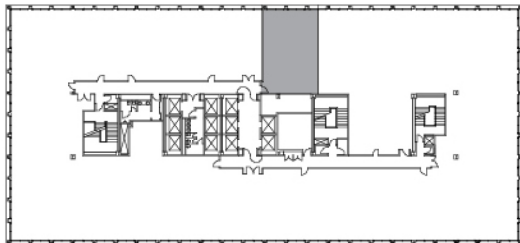

# 1901 AVENUE OF THE STARS

SUITE 900 | 1,545 RSF  
CENTURY CITY

— AVENUE OF THE STARS —

#### AS-BUILT CONFIGURATION

OFFICES:	2
CONFERENCE ROOM:	1
RECEPTION:	1
STORAGE/SERVER ROOM:	1

ADJUSTED FOR SOCIAL DISTANCING  
NOT TO SCALE  
FURNITURE NOT INCLUDED

For more information, please contact:

310.255.7777  
leasing@douglasemmett.com