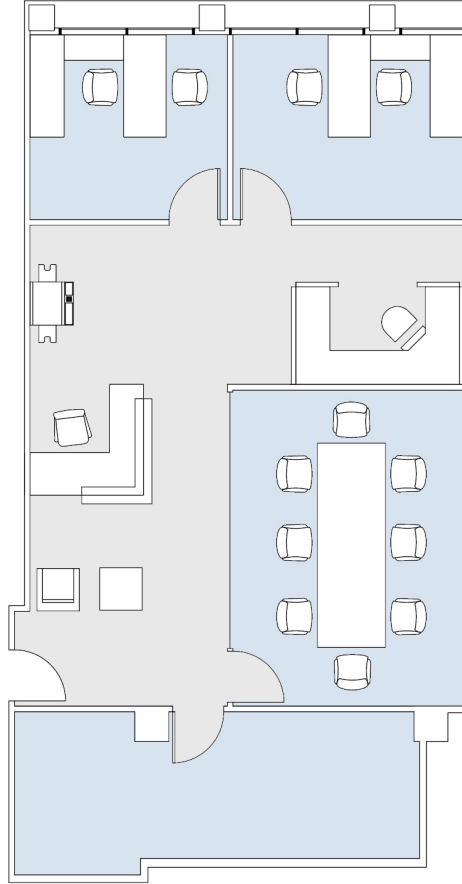

1901 AVENUE OF THE STARS

SUITE 900 | 13,454 RSF
CENTURY CITY

— AVENUE OF THE STARS —

AS-BUILT CONFIGURATION

OFFICES:	2
CONFERENCE ROOM:	1
RECEPTION:	1
STORAGE/SERVER ROOM:	1

ADJUSTED FOR SOCIAL DISTANCING
NOT TO SCALE
FURNITURE NOT INCLUDED