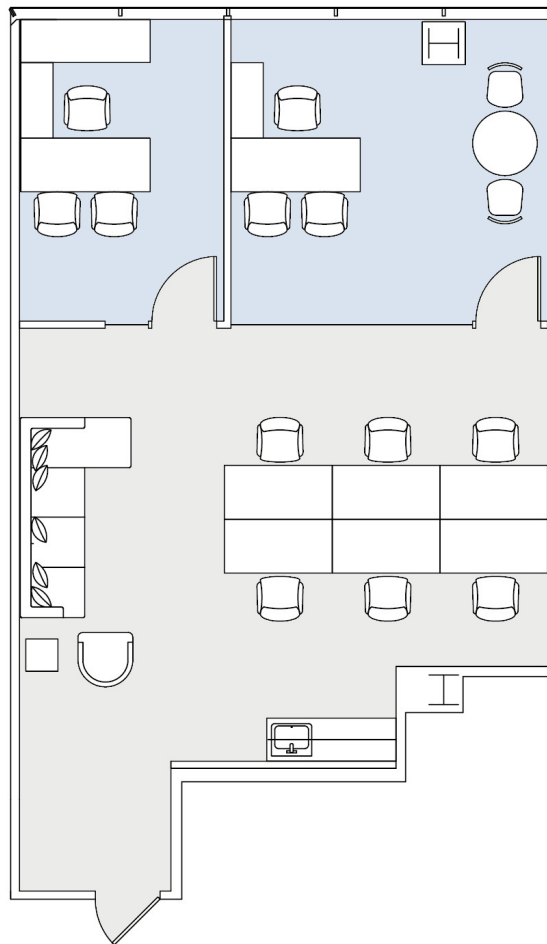

11835 OLYMPIC

WESTSIDE TOWERS EAST TOWER

SUITE 1095 | 1,153 RSF

SAWTELLE/WEST LA

AS-BUILT CONFIGURATION

OFFICES:	2
OPEN KITCHENETTE:	1
RECEPTION AREA:	1

NOT TO SCALE
FURNITURE NOT INCLUDED

For more information, please contact: