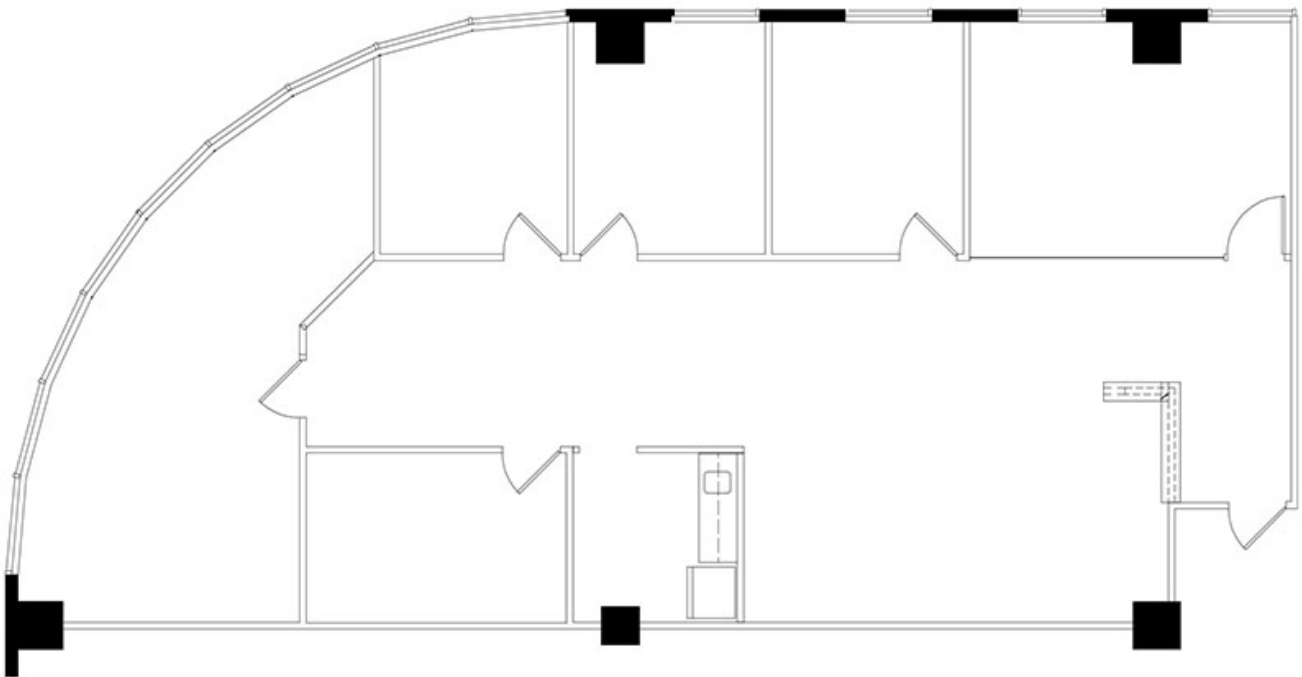

6300

THE TRILLIUM - WEST TOWER

SUITE 1130 | 2,383 RSF

WOODLAND HILLS

CANOGA AVENUE

For more information, please contact:

310.255.7777

leasing@douglasemmett.com