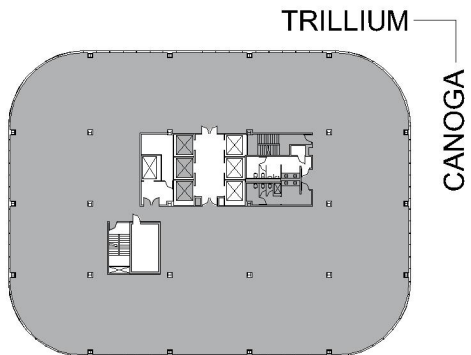

6320

THE TRILLIUM - EAST TOWER

SUITE 800 | 18,250 RSF

WOODLAND HILLS

CANOGA AVENUE

SUITE CONFIGURATION

OFFICES:	32
CONFERENCE ROOM:	3
RECEPTION:	1
KITCHEN:	1
RESTROOMS:	2
FILE ROOM:	2
IT ROOM:	1
THEATER:	1
STORAGE / MAIL ROOM:	1

NOT TO SCALE
FURNITURE NOT INCLUDED

For more information, please contact:

310.255.7777
leasing@douglasemmett.com