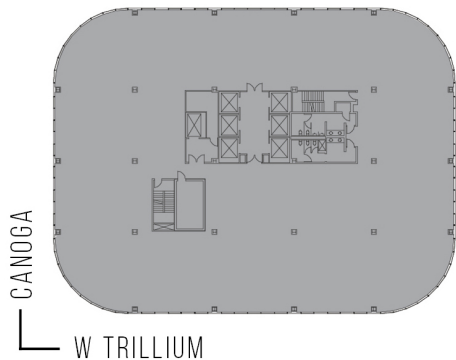

6320

THE TRILLIUM - EAST TOWER

SUITE 800 | 18,250 RSF

WOODLAND HILLS

CANOGA AVENUE

CANOGA

W TRILLIUM

AS-BUILT CONFIGURATION

OFFICES:	31
CONFERENCE ROOMS:	3
RECEPTION:	1
KITCHEN:	1
STORAGE ROOMS:	1
COPY ROOMS:	1
RESTROOMS:	1
THEATER:	1
FILE ROOM:	1

ADJUSTED FOR SOCIAL DISTANCING
NOT TO SCALE
FURNITURE NOT INCLUDED

For more information, please contact: