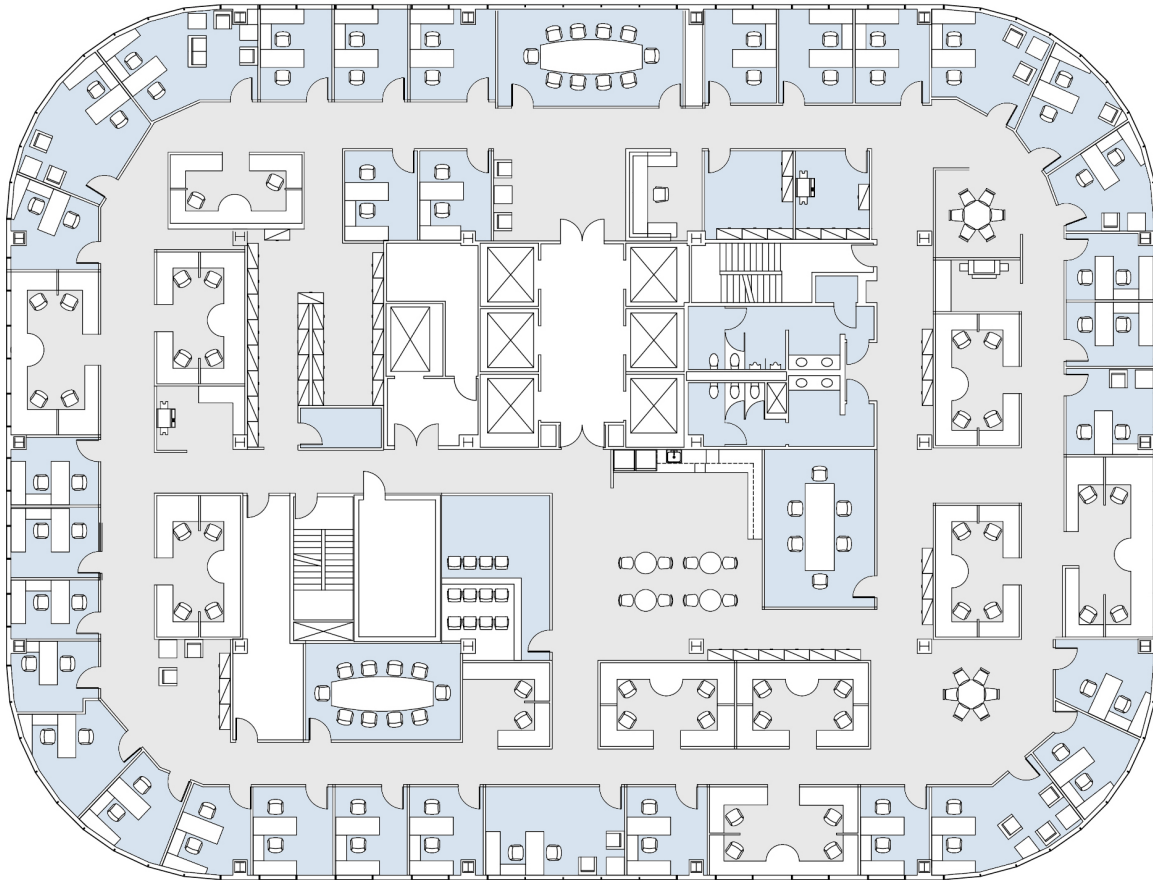

6320

THE TRILLIUM - EAST TOWER

SUITE 800 | 18,250 RSF

WOODLAND HILLS

CANOGA AVENUE

CANOGA

W TRILLIUM

AS-BUILT CONFIGURATION

OFFICES:	31
CONFERENCE ROOMS:	3
RECEPTION:	1
KITCHEN:	1
STORAGE ROOMS:	1
COPY ROOMS:	1
RESTROOMS:	1
THEATER:	1
FILE ROOM:	1

ADJUSTED FOR SOCIAL DISTANCING
NOT TO SCALE
FURNITURE NOT INCLUDED

For more information, please contact: