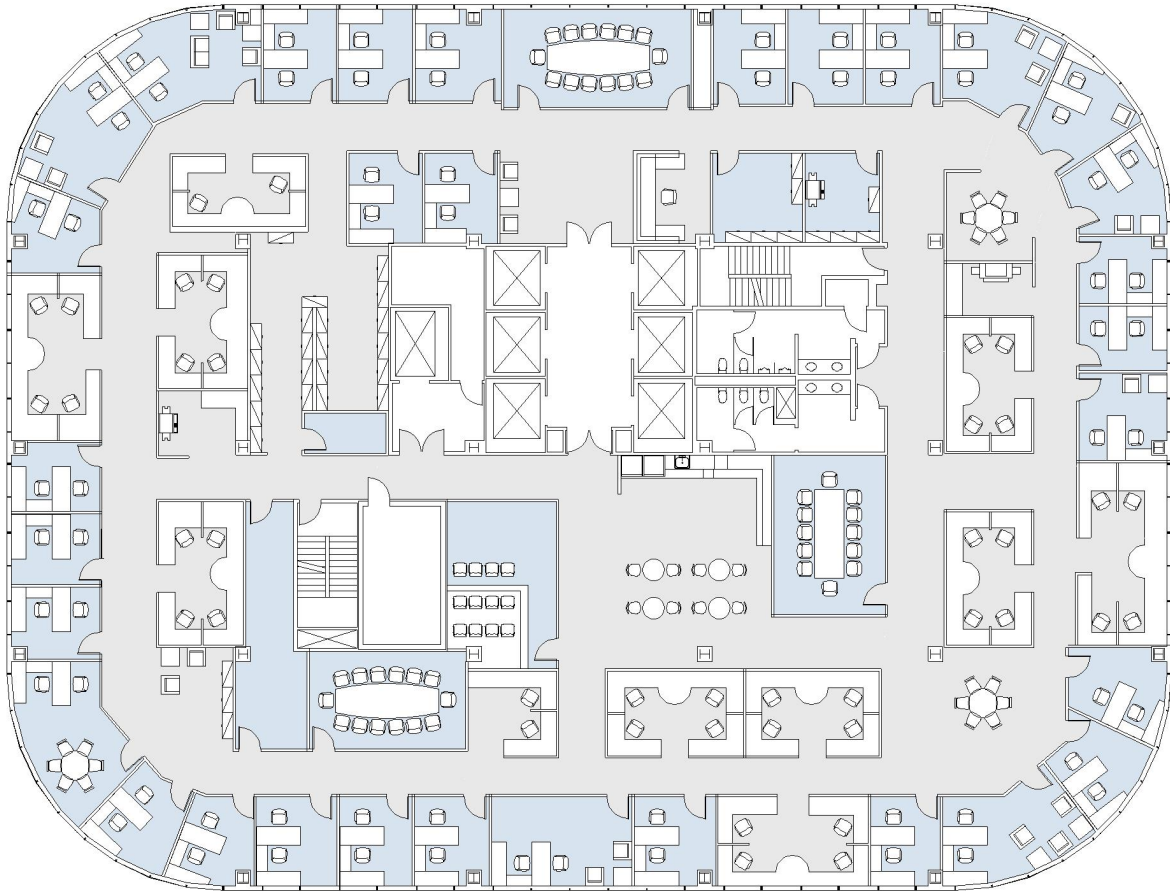

6320

THE TRILLIUM - EAST TOWER

SUITE 800 | 18,250 RSF

WOODLAND HILLS

CANOGA AVENUE

SUITE CONFIGURATION

OFFICES:	32
CONFERENCE ROOM:	3
RECEPTION:	1
KITCHEN:	1
RESTROOMS:	2
FILE ROOM:	2
IT ROOM:	1
THEATER:	1
STORAGE / MAIL ROOM:	1