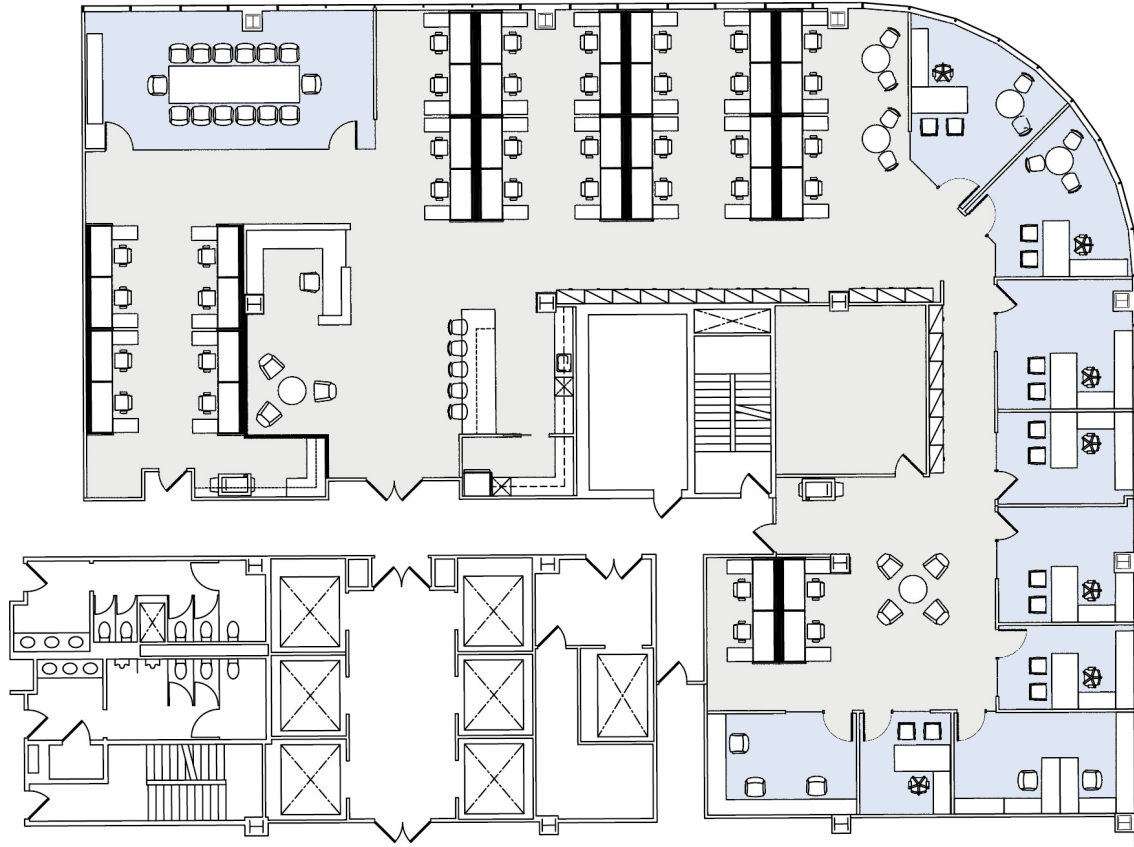

6300

THE TRILLIUM - WEST TOWER

SUITE 1150 | 2,657 RSF

WOODLAND HILLS

CANOGA AVENUE

AS-BUILT CONFIGURATION

OFFICES:	9
CONFERENCE ROOM:	1
RECEPTION:	1
SERVER ROOM:	1
KITCHEN:	1

NOT TO SCALE
FURNITURE NOT INCLUDED