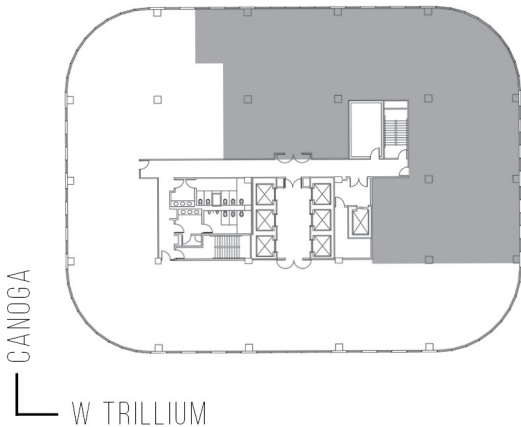

6300

THE TRILLIUM - WEST TOWER

SUITE 1150 | 2,657 RSF

WOODLAND HILLS

CANOGA AVENUE

AS-BUILT CONFIGURATION

OFFICES:	9
CONFERENCE ROOM:	1
RECEPTION:	1
SERVER ROOM:	1
KITCHEN:	1

NOT TO SCALE
FURNITURE NOT INCLUDED