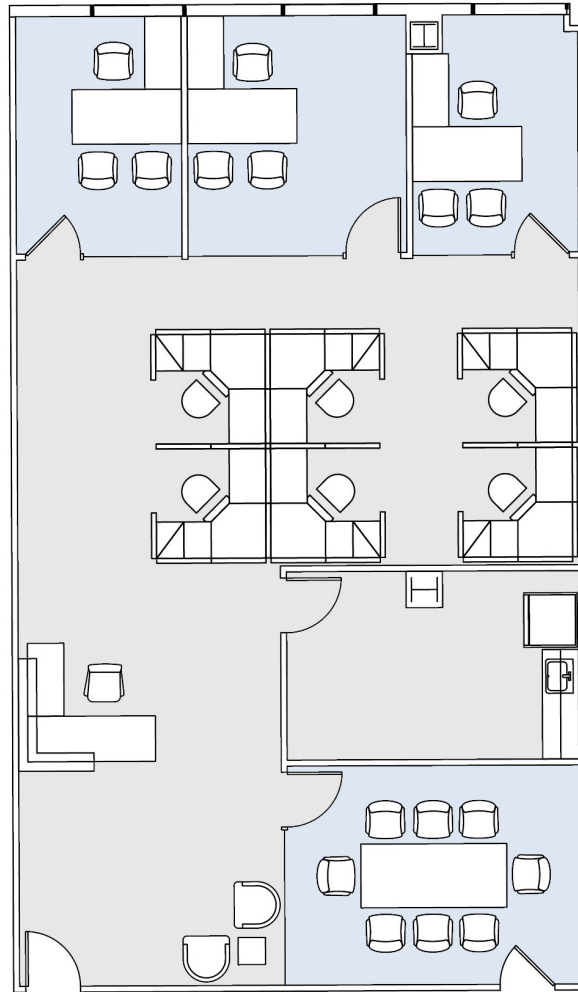

6300

THE TRILLIUM - WEST TOWER

SUITE 530 | 2,054 RSF

WOODLAND HILLS

CANOGA AVENUE

CANOGA

W TRILLIUM

AS-BUILT CONFIGURATION

OFFICES:	3
CONFERENCE ROOM:	1
RECEPTION AREA:	1
KITCHEN:	1

NOT TO SCALE
FURNITURE NOT INCLUDED

For more information, please contact:

310.255.7777

leasing@douglasemmett.com

**Douglas
Emmett**