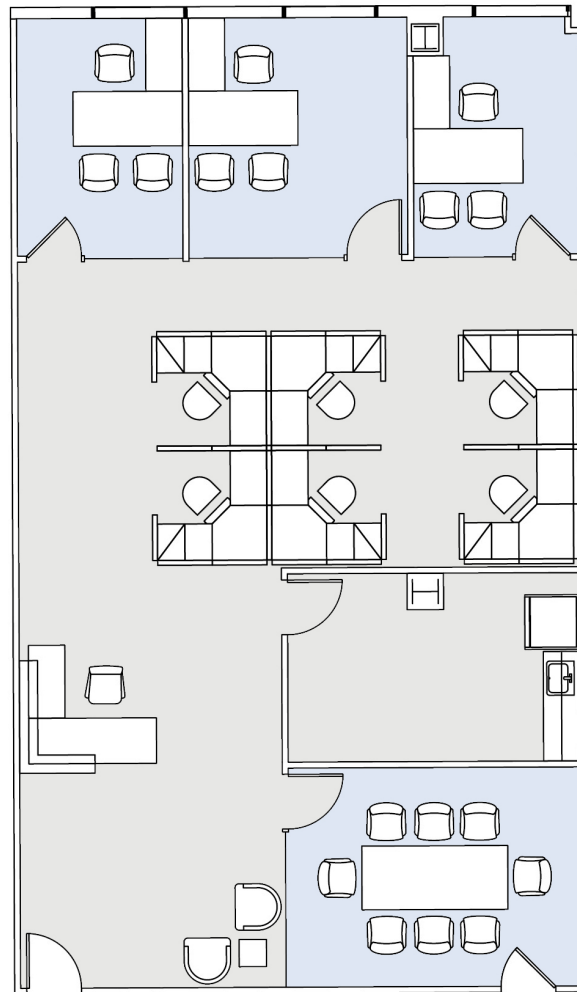

6300

THE TRILLIUM - WEST TOWER

SUITE 530 | 2,054 RSF

WOODLAND HILLS

CANOGA AVENUE

CANOGA

W TRILLIUM

AS-BUILT CONFIGURATION

OFFICES:	3
CONFERENCE ROOM:	1
RECEPTION AREA:	1
KITCHEN:	1

NOT TO SCALE
FURNITURE NOT INCLUDED

For more information, please contact:

310.255.7777
leasing@douglasemmett.com

**Douglas
Emmett**