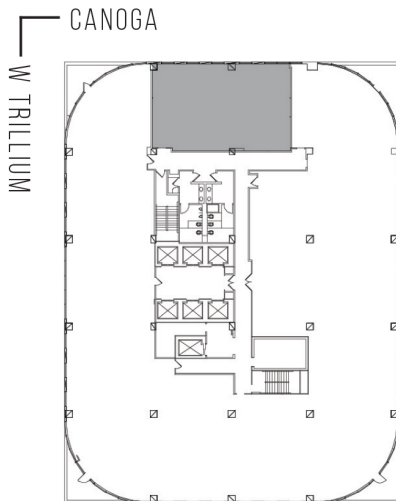

6300

THE TRILLIUM - WEST TOWER

SUITE 520 | 1,935 RSF

WOODLAND HILLS

CANOGA AVENUE

AS-BUILT CONFIGURATION

OFFICES:	5
CONFERENCE ROOM:	1
RECEPTION:	1
KITCHEN:	1

ADJUSTED FOR SOCIAL DISTANCING
NOT TO SCALE
FURNITURE NOT INCLUDED