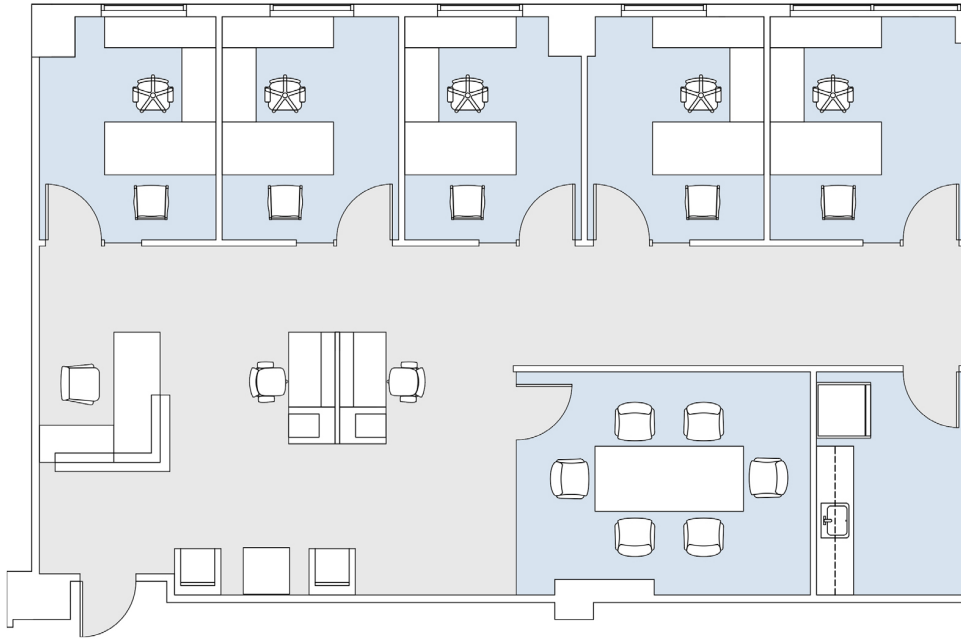

6300

THE TRILLIUM - WEST TOWER

SUITE 520 | 1,935 RSF

WOODLAND HILLS

CANOGA AVENUE

AS-BUILT CONFIGURATION

OFFICES:	5
CONFERENCE ROOM:	1
RECEPTION:	1
KITCHEN:	1

ADJUSTED FOR SOCIAL DISTANCING
NOT TO SCALE
FURNITURE NOT INCLUDED