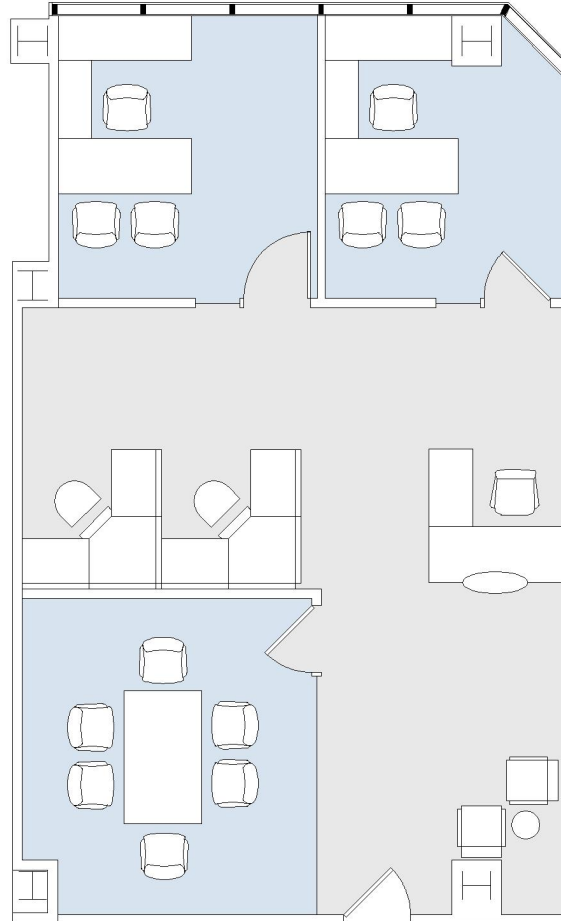

12100 WILSHIRE

SUITE 680 | 1,217 RSF
BRENTWOOD-WILSHIRE

SUITE CONFIGURATION

OFFICES:	2
CONFERENCE ROOM:	1
RECEPTION:	1

NOT TO SCALE

FURNITURE NOT INCLUDED

For more information, please contact:

310.255.7777
leasing@douglasemmett.com