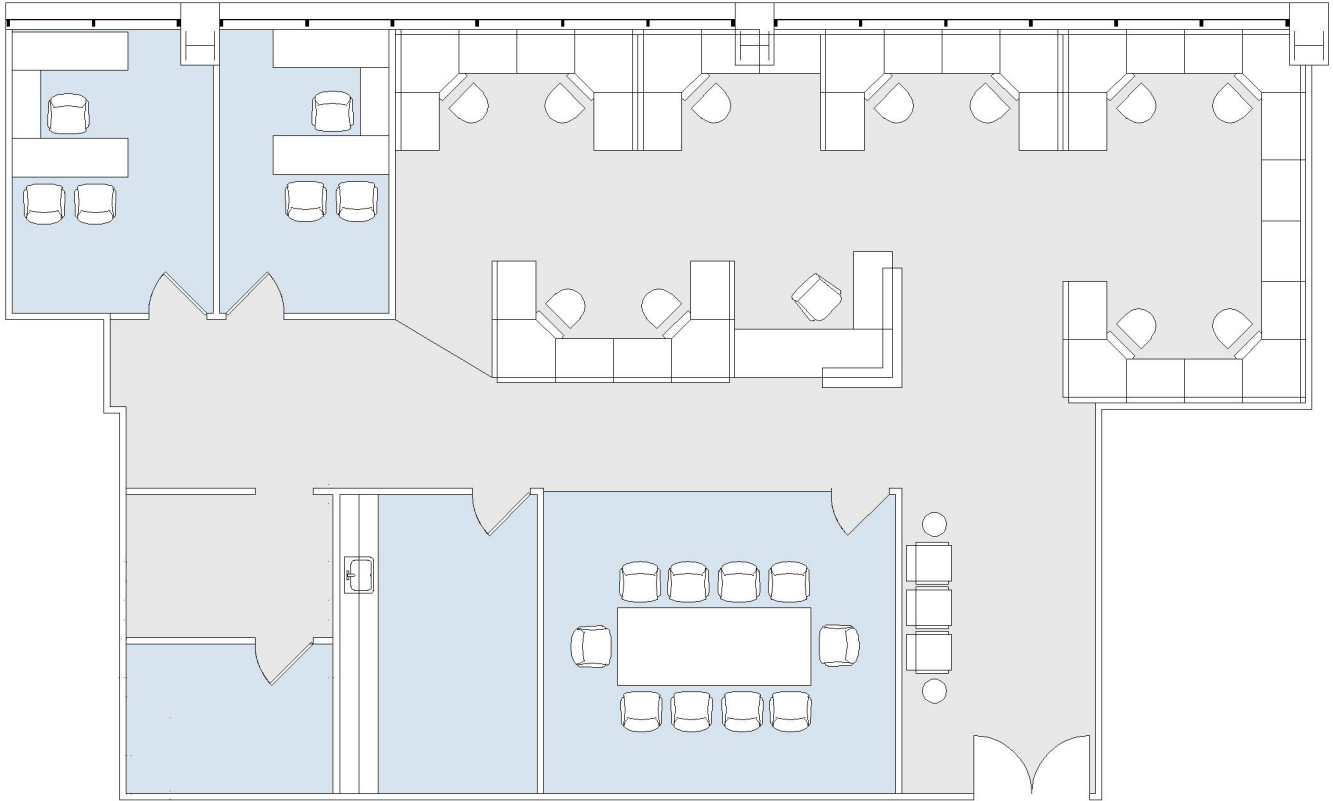

11150

OLYMPIC CENTER

SUITE 950 | 2,878 RSF

SAWTELLE/WEST LA

W OLYMPIC

SUITE CONFIGURATION

OFFICES:	2
CONFERENCE ROOM:	1
RECEPTION:	1
KITCHEN:	1
IT ROOM:	1
FILE ROOM:	1

NOT TO SCALE
FURNITURE NOT INCLUDED