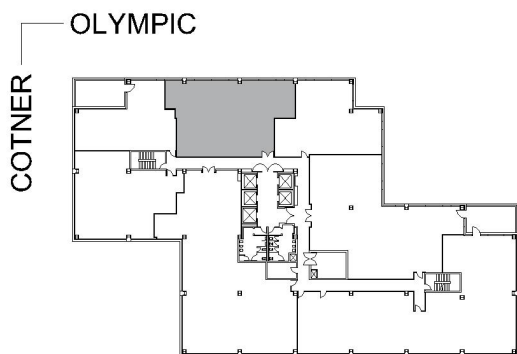

11150

OLYMPIC CENTER

SUITE 950 | 2,878 RSF

SAWTELLE/WEST LA

W OLYMPIC

SUITE CONFIGURATION

OFFICES:	2
CONFERENCE ROOM:	1
RECEPTION:	1
KITCHEN:	1
IT ROOM:	1
FILE ROOM:	1

NOT TO SCALE
FURNITURE NOT INCLUDED