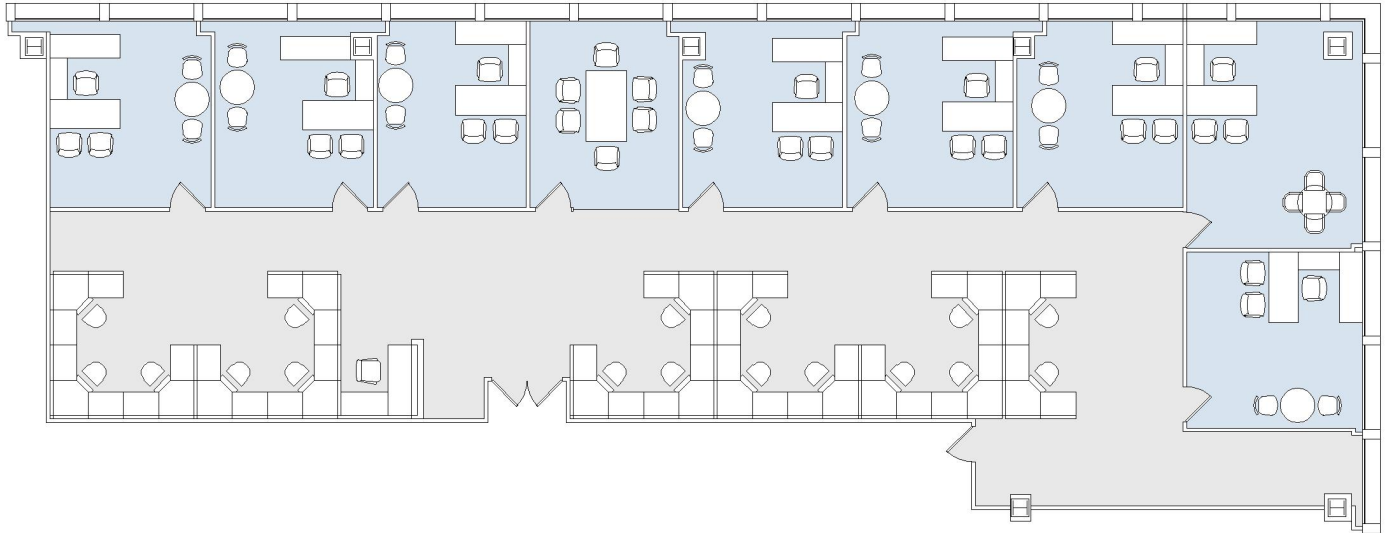

9401 WILSHIRE

SUITE 940 | 5,330 RSF
BEVERLY HILLS

SUITE CONFIGURATION

OFFICES:	8
CONFERENCE ROOM:	1
RECEPTION:	1

NOT TO SCALE
FURNITURE NOT INCLUDED

For more information, please contact:

310.255.7777
leasing@douglasemmett.com