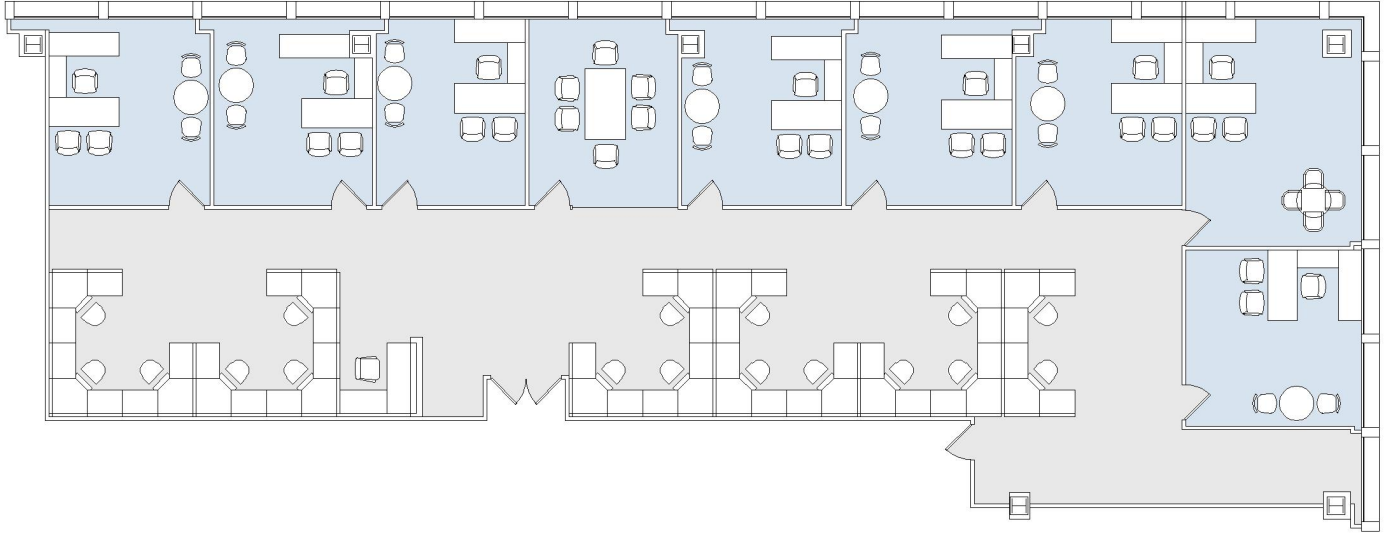

# 9401 WILSHIRE

SUITE 940 | 5,330 RSF  
BEVERLY HILLS

## SUITE CONFIGURATION

|                  |   |
|------------------|---|
| OFFICES:         | 8 |
| CONFERENCE ROOM: | 1 |
| RECEPTION:       | 1 |

NOT TO SCALE  
FURNITURE NOT INCLUDED

For more information, please contact: