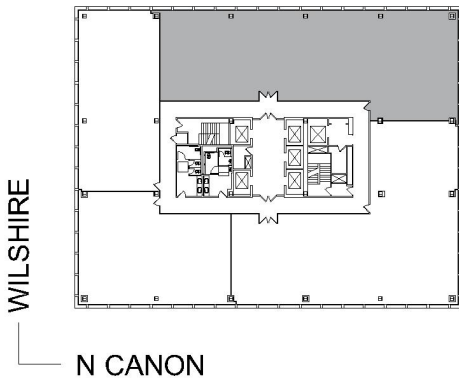

# 9401 WILSHIRE

SUITE 940 | 5,330 RSF  
BEVERLY HILLS

## SUITE CONFIGURATION

|                  |   |
|------------------|---|
| OFFICES:         | 8 |
| CONFERENCE ROOM: | 1 |
| RECEPTION:       | 1 |

NOT TO SCALE  
FURNITURE NOT INCLUDED

For more information, please contact: