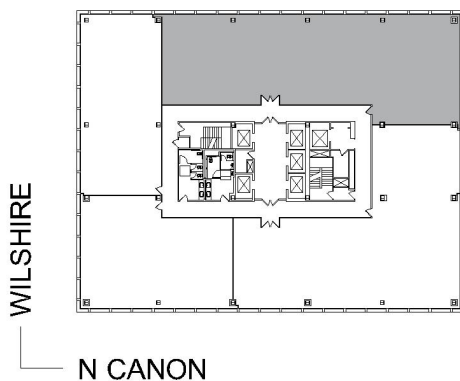

9401 WILSHIRE

SUITE 940 | 5,330 RSF
BEVERLY HILLS

SUITE CONFIGURATION

OFFICES:	8
CONFERENCE ROOM:	1
RECEPTION:	1

NOT TO SCALE
FURNITURE NOT INCLUDED

For more information, please contact:

310.255.7777
leasing@douglasemmett.com