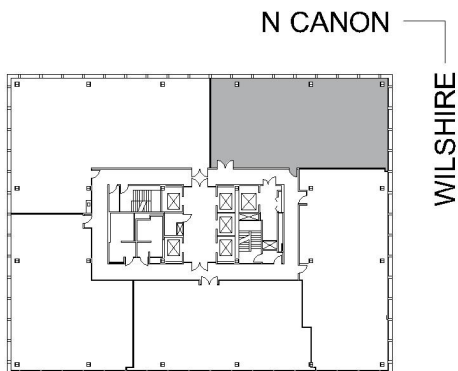

9401 WILSHIRE

SUITE 640 | 3,025 RSF
BEVERLY HILLS

SUITE CONFIGURATION

OFFICES:	4
CONFERENCE ROOM:	1
RECEPTION:	1
STORAGE:	1
IT / FILE ROOM:	1

NOT TO SCALE
FURNITURE NOT INCLUDED

For more information, please contact: