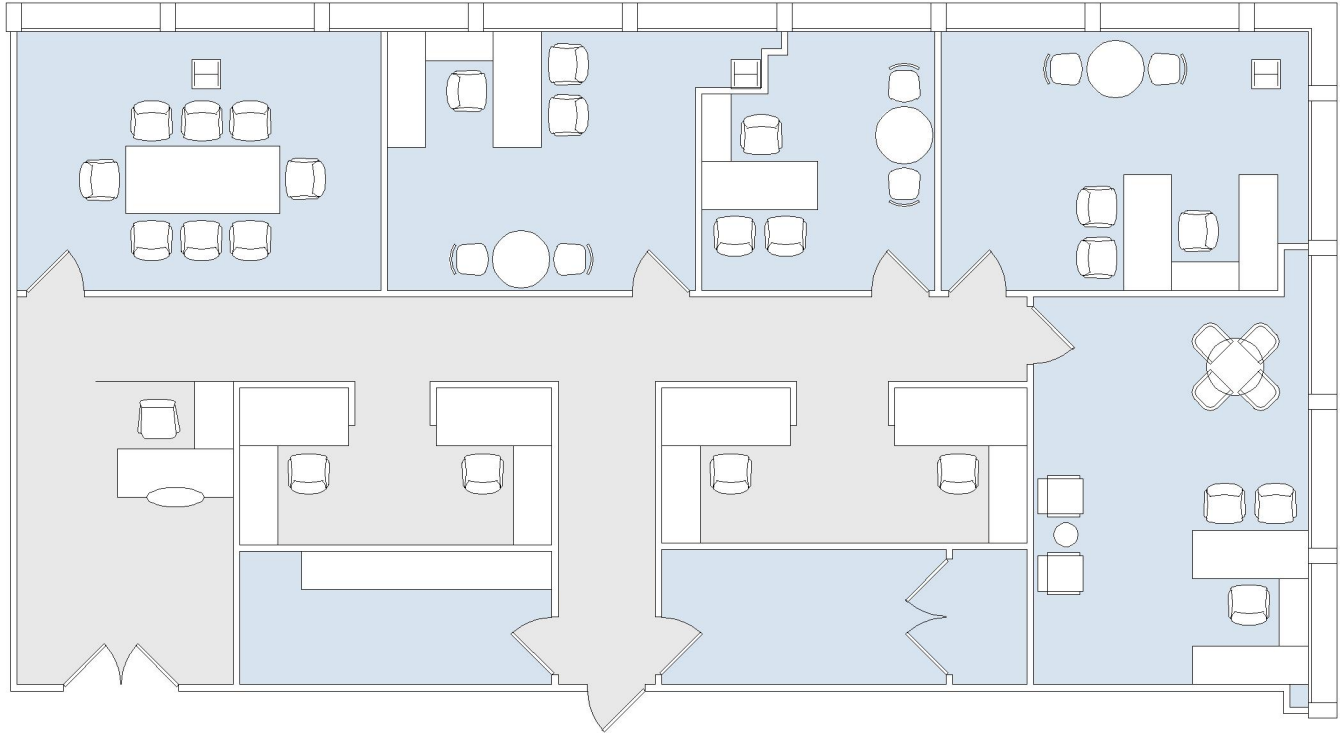

9401 WILSHIRE

SUITE 640 | 3,025 RSF
BEVERLY HILLS

SUITE CONFIGURATION

OFFICES:	4
CONFERENCE ROOM:	1
RECEPTION:	1
STORAGE:	1
IT / FILE ROOM:	1

NOT TO SCALE
FURNITURE NOT INCLUDED

For more information, please contact: