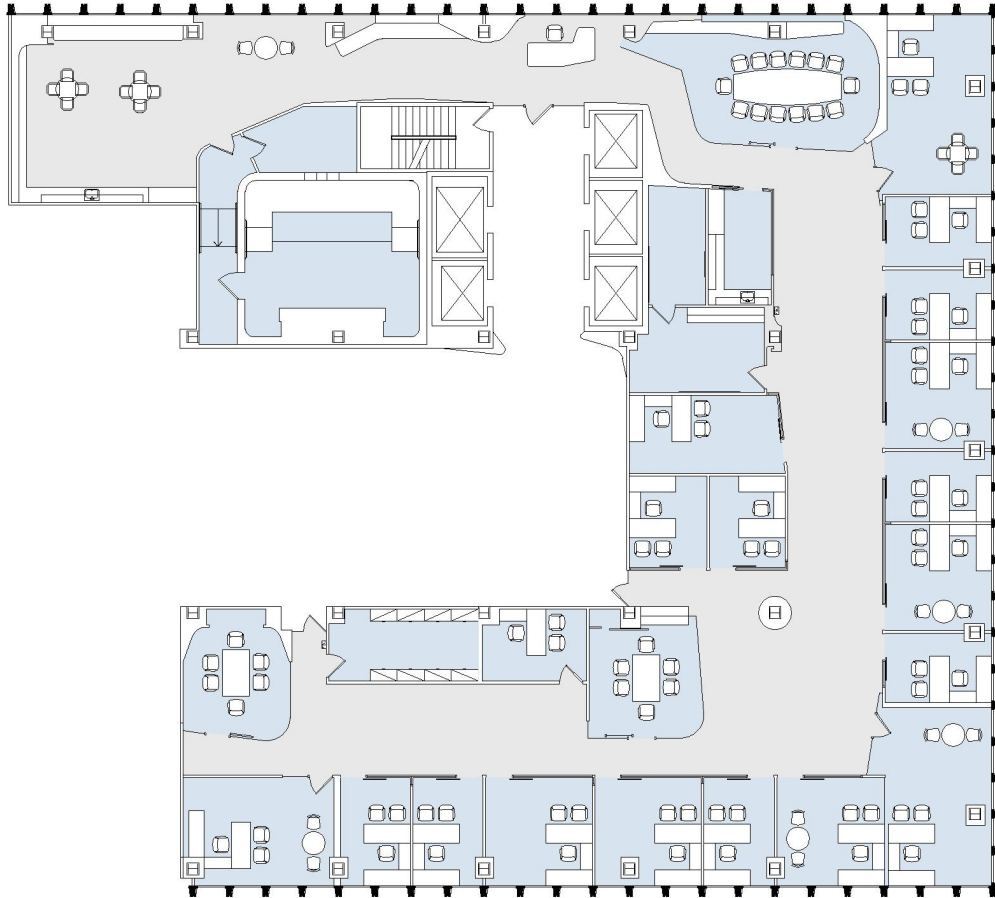

9100 WILSHIRE

9100 WILSHIRE EAST TOWER

SUITE 800 | 11,917 RSF

BEVERLY HILLS

SUITE CONFIGURATION

| | |
|------------------|----|
| OFFICES: | 19 |
| CONFERENCE ROOM: | 3 |
| RECEPTION: | 1 |
| KITCHEN: | 2 |
| IT ROOM: | 1 |
| COPY ROOM: | 1 |
| STORAGE: | 2 |