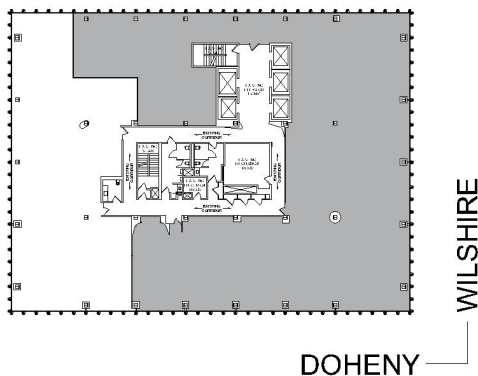

9100 WILSHIRE

9100 WILSHIRE EAST TOWER

SUITE 800 | 11,917 RSF

BEVERLY HILLS

SUITE CONFIGURATION

| | |
|------------------|----|
| OFFICES: | 19 |
| CONFERENCE ROOM: | 3 |
| RECEPTION: | 1 |
| KITCHEN: | 2 |
| IT ROOM: | 1 |
| COPY ROOM: | 1 |
| STORAGE: | 2 |

NOT TO SCALE

FURNITURE NOT INCLUDED

For more information, please contact:

310.255.7777

leasing@douglasemmett.com

**Douglas
Emmett**