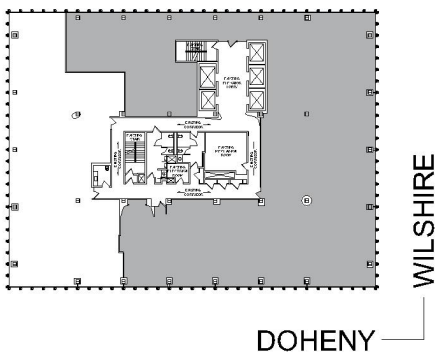

9100

9100 WILSHIRE EAST TOWER

SUITE 800 | 11,917 RSF

BEVERLY HILLS

WILSHIRE

SUITE CONFIGURATION

OFFICES:	19
CONFERENCE ROOM:	3
RECEPTION:	1
KITCHEN:	2
IT ROOM:	1
COPY ROOM:	1
STORAGE:	2

NOT TO SCALE
FURNITURE INCLUDED