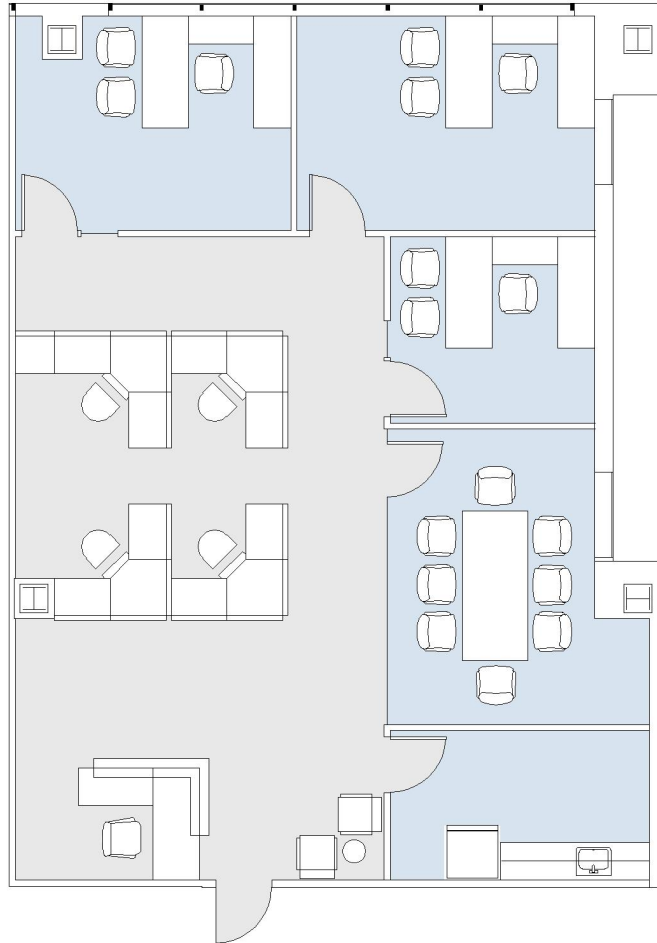

# 10990 WILSHIRE

ONE WESTWOOD

SUITE 1625 | 1,851 RSF

WESTWOOD

#### SUITE CONFIGURATION

OFFICES:	3
CONFERENCE ROOM:	1
RECEPTION:	1
KITCHEN:	1

NOT TO SCALE

FURNITURE NOT INCLUDED

For more information, please contact:

310.255.7777

leasing@douglasemmett.com

**Douglas  
Emmett**