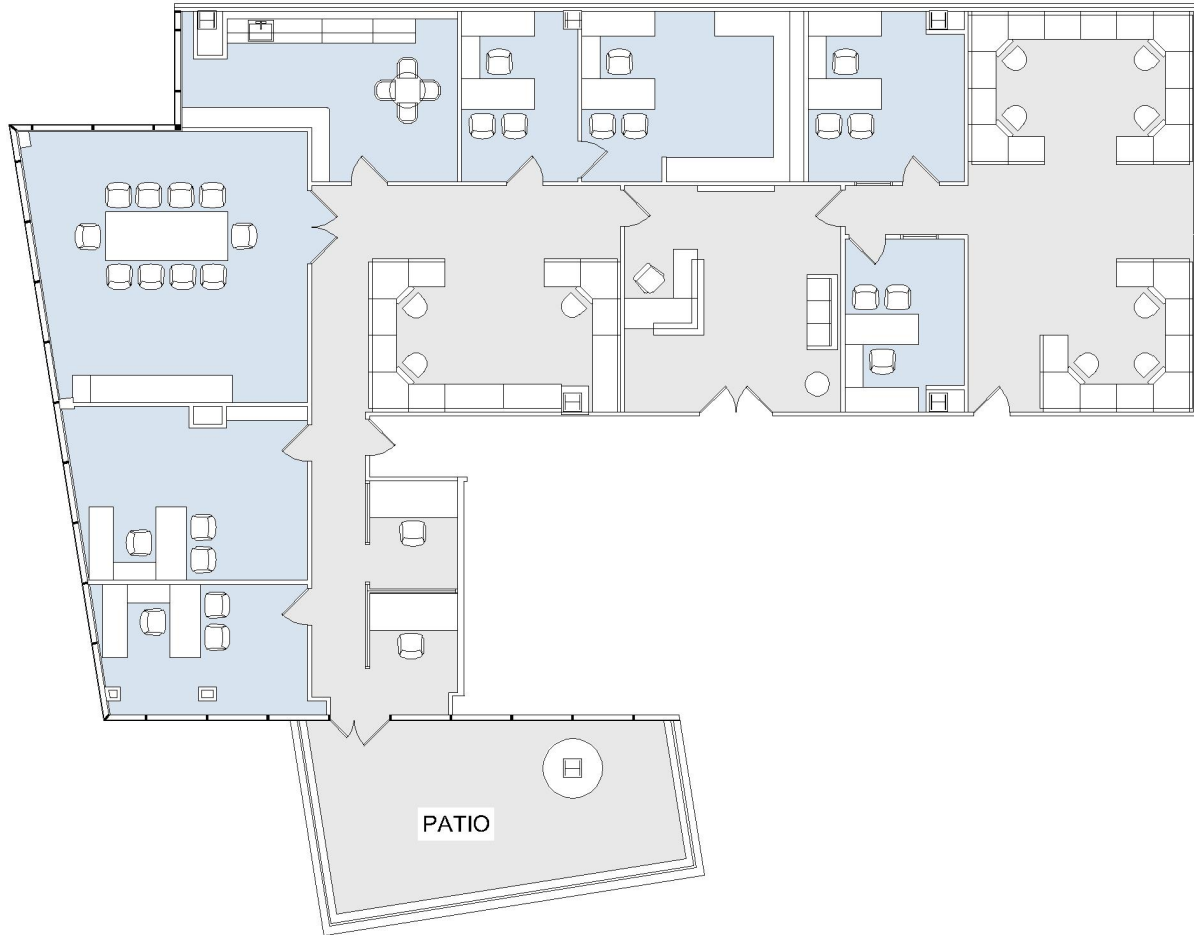

16000 VENTURA

SUITE 200 | 4,749 RSF

SHERMAN OAKS/ENCINO

SUITE CONFIGURATION

OFFICES:	6
CONFERENCE ROOM:	1
RECEPTION:	1
KITCHEN:	1
PRIVATE PATIO:	1

NOT TO SCALE

FURNITURE NOT INCLUDED

For more information, please contact: