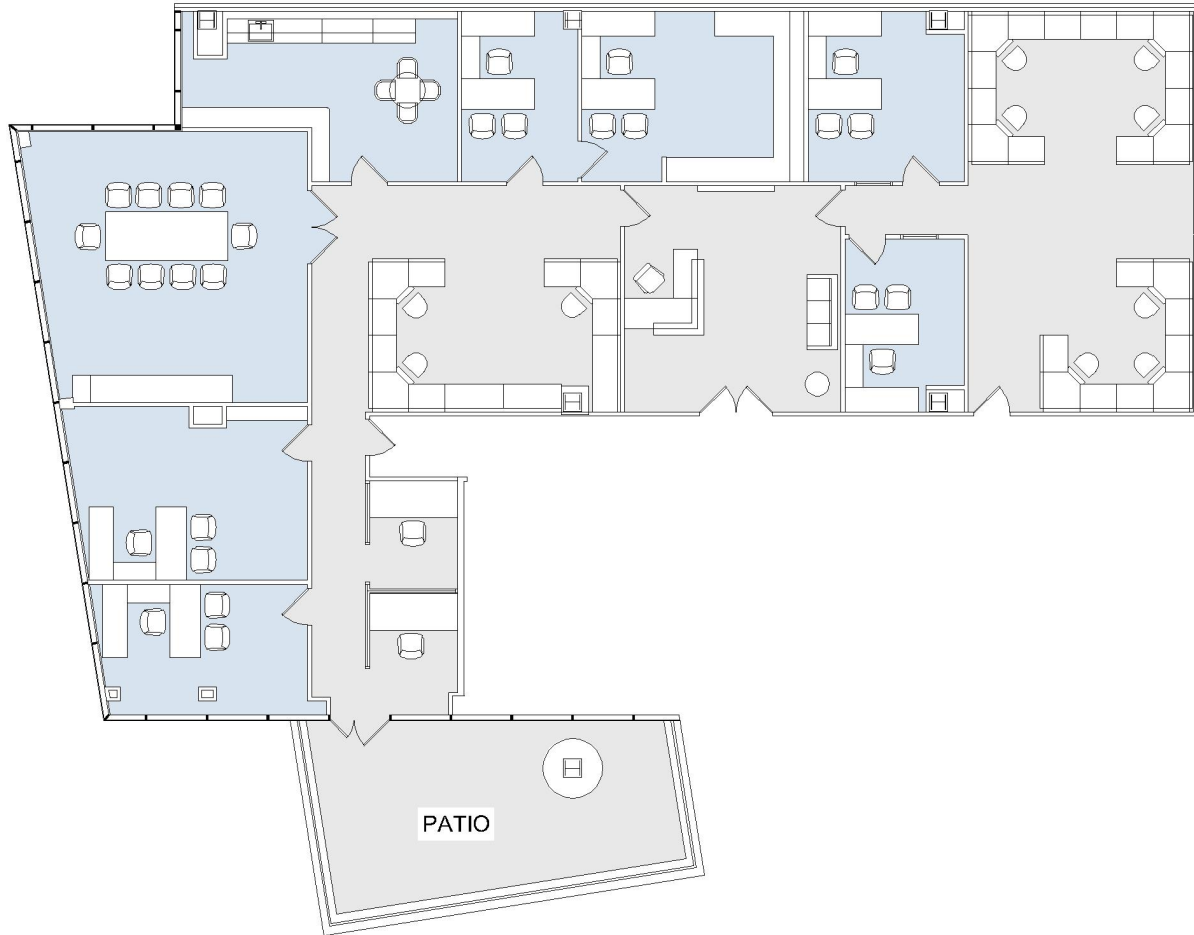

16000 VENTURA

SUITE 200 | 4,749 RSF
SHERMAN OAKS/ENCINO

SUITE CONFIGURATION

OFFICES:	6
CONFERENCE ROOM:	1
RECEPTION:	1
KITCHEN:	1
PRIVATE PATIO:	1

NOT TO SCALE
FURNITURE NOT INCLUDED

For more information, please contact: