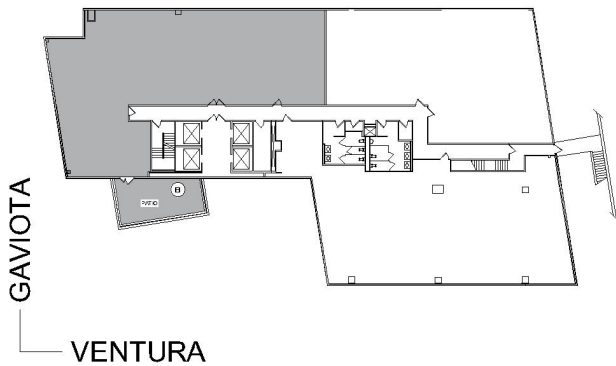

16000 VENTURA

SUITE 200 | 4,749 RSF
SHERMAN OAKS/ENCINO

SUITE CONFIGURATION

OFFICES:	6
CONFERENCE ROOM:	1
RECEPTION:	1
KITCHEN:	1
PRIVATE PATIO:	1

NOT TO SCALE
FURNITURE NOT INCLUDED

For more information, please contact: