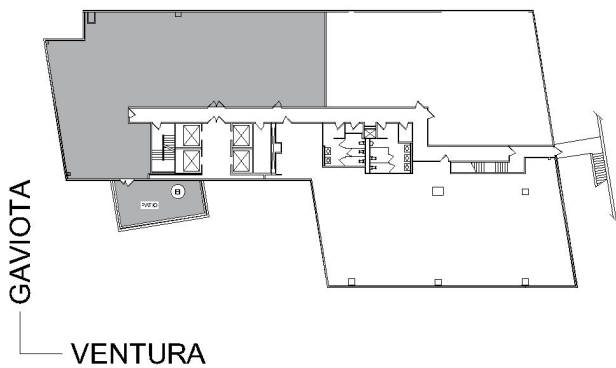

16000 VENTURA

SUITE 200 | 4,749 RSF

SHERMAN OAKS/ENCINO

SUITE CONFIGURATION

OFFICES:	6
CONFERENCE ROOM:	1
RECEPTION:	1
KITCHEN:	1
PRIVATE PATIO:	1

NOT TO SCALE

FURNITURE NOT INCLUDED

For more information, please contact: