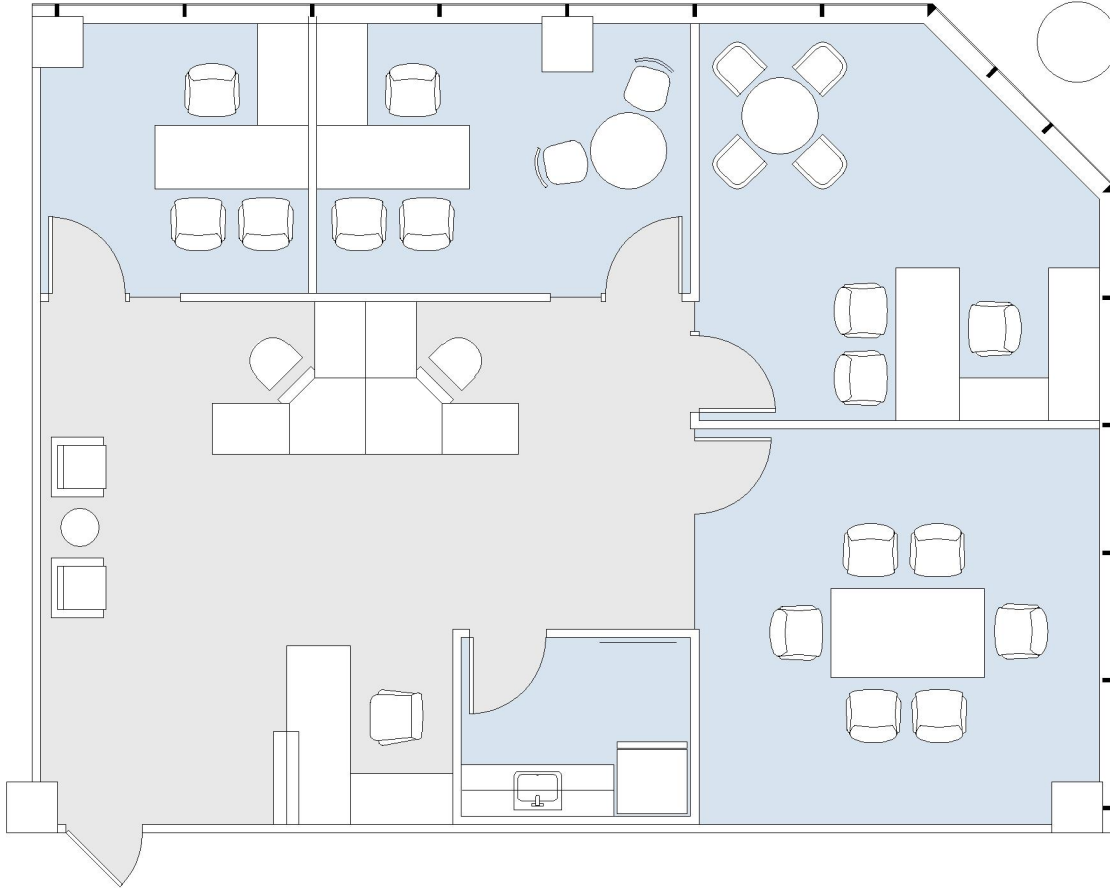

# 11726

BRENTWOOD EXECUTIVE PLAZA

SUITE 530 | 1,752 RSF

BRENTWOOD-SAN VICENTE

## SAN VICENTE

### SUITE CONFIGURATION

OFFICES:	3
CONFERENCE ROOM:	1
RECEPTION:	1
KITCHEN:	1

NOT TO SCALE

FURNITURE NOT INCLUDED

For more information, please contact:

310.255.7777

leasing@douglasemmett.com

**Douglas  
Emmett**