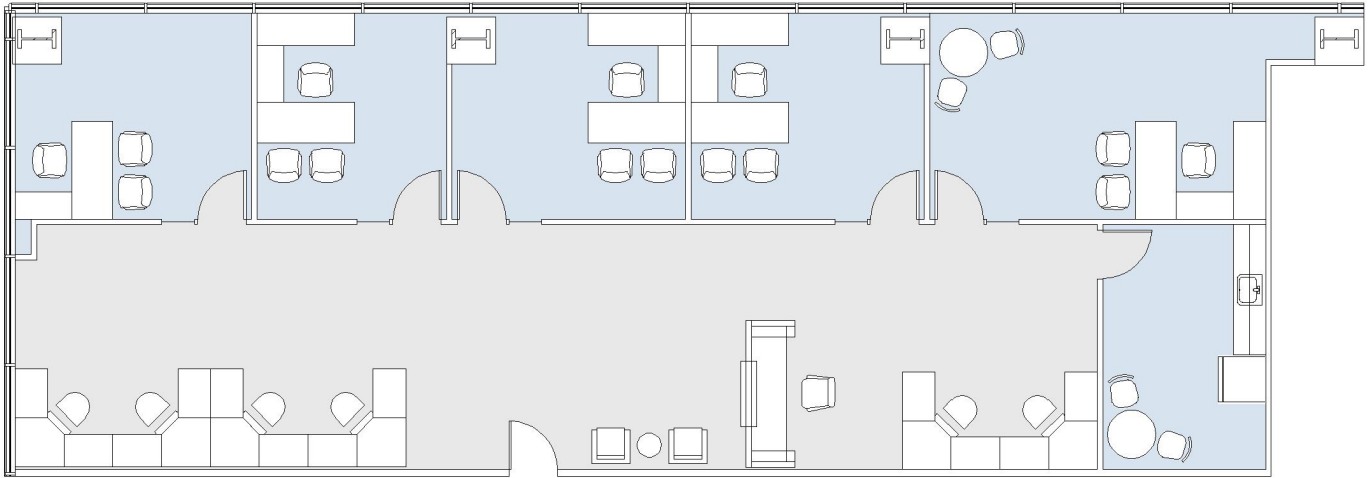

3400

STUDIO PLAZA

SUITE 740 | 2,687 RSF

BURBANK

RIVERSIDE DR

CONCEPTUAL PLAN ONLY

SUITE CONFIGURATION

OFFICES:	5
RECEPTION:	1
KITCHEN:	1

NOT TO SCALE
FURNITURE NOT INCLUDED

For more information, please contact:

310.255.7777

leasing@douglasemmett.com

**Douglas
Emmett**