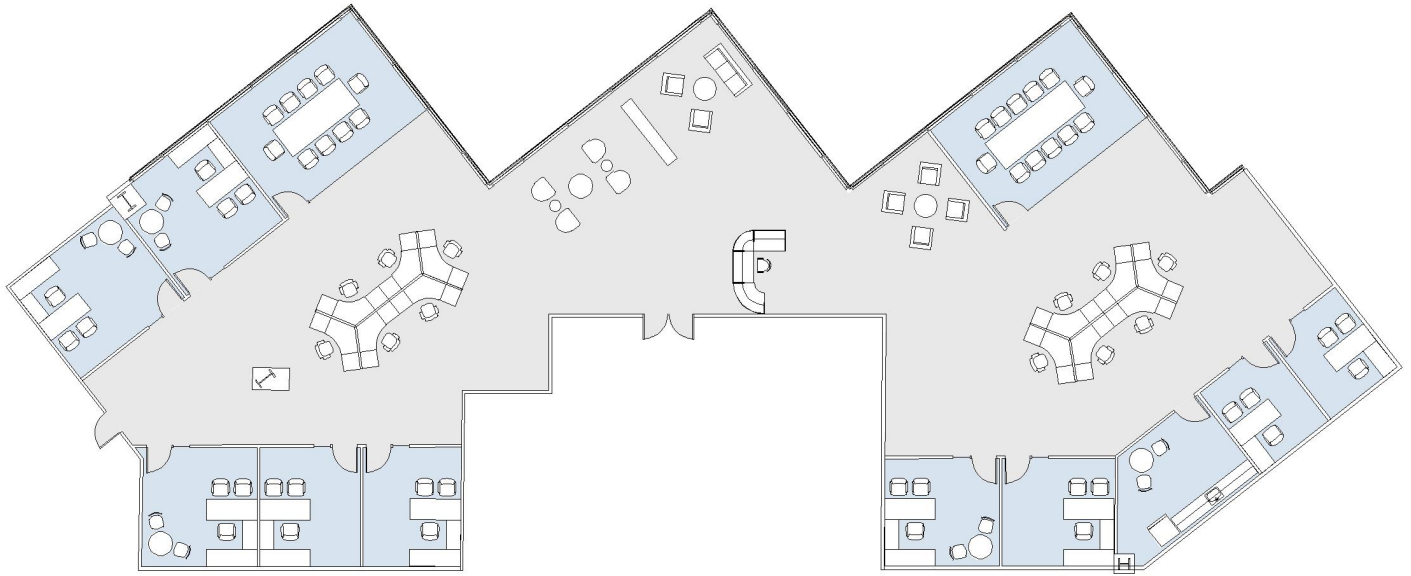

3400

STUDIO PLAZA

SUITE 730 | 7,872 RSF

BURBANK

RIVERSIDE DR

CONCEPTUAL PLAN ONLY

SUITE CONFIGURATION

OFFICES:	9
CONFERENCE ROOM:	2
RECEPTION:	1
KITCHEN:	1

NOT TO SCALE

FURNITURE NOT INCLUDED

For more information, please contact:

310.255.7777

leasing@douglasemmett.com

**Douglas
Emmett**