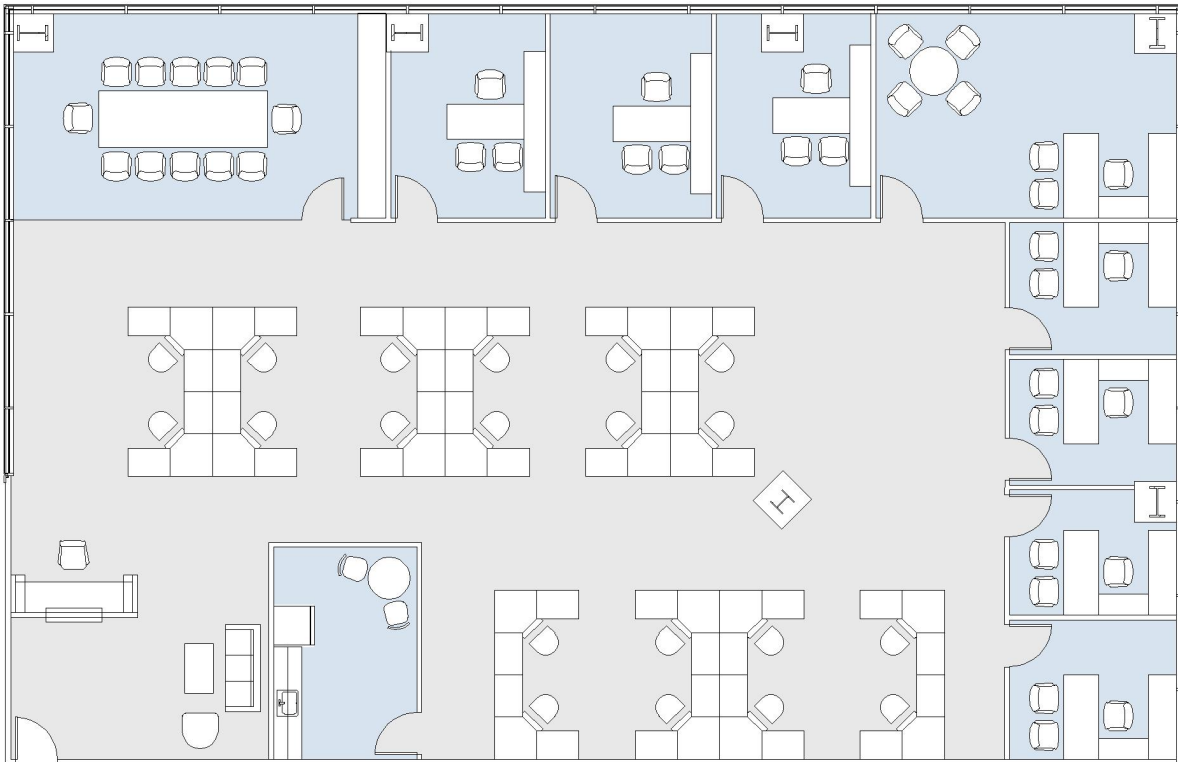

3400

STUDIO PLAZA

SUITE 710 | 5,412 RSF

BURBANK

RIVERSIDE DR

CONCEPTUAL  
PLAN ONLY

SUITE CONFIGURATION

OFFICES:	8
CONFERENCE ROOM:	1
RECEPTION:	1
KITCHEN:	1