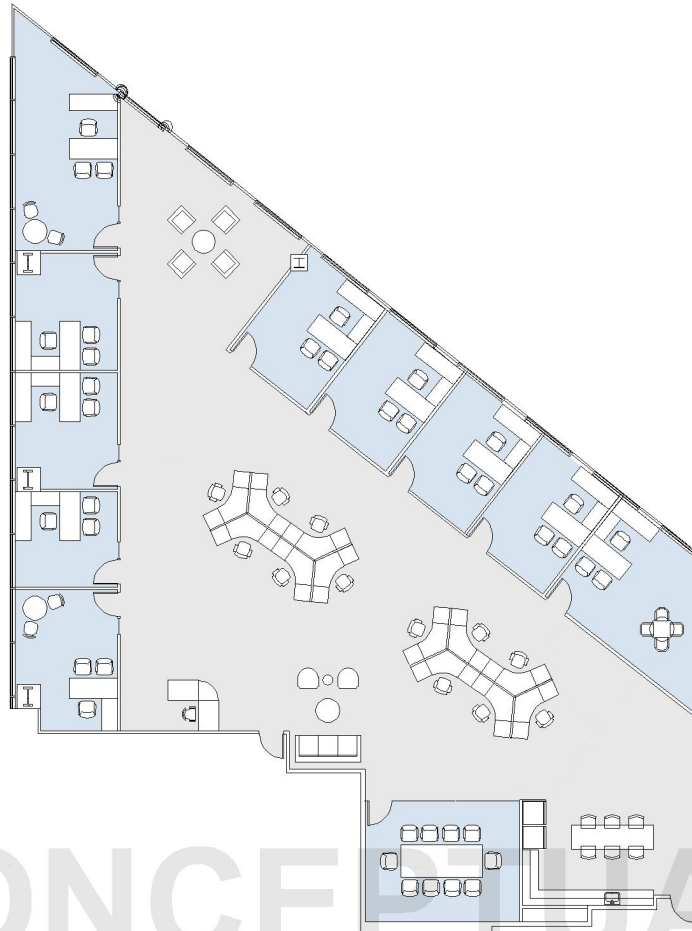

3400

STUDIO PLAZA

SUITE 750 | 7,148 RSF

BURBANK

RIVERSIDE DR

CONCEPTUAL
PLAN ONLY

SUITE CONFIGURATION

OFFICES:	10
CONFERENCE ROOM:	1
RECEPTION:	1
KITCHEN:	1