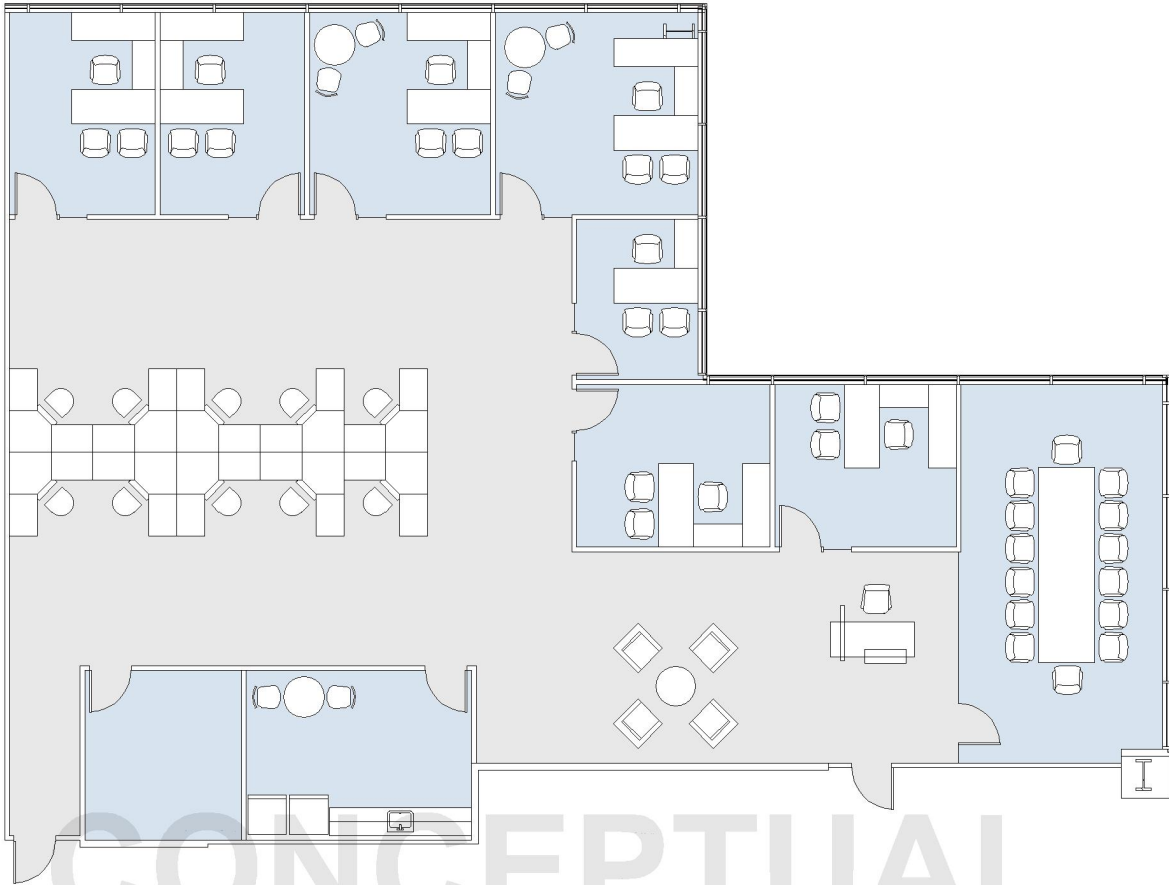

3400

STUDIO PLAZA

SUITE 720 | 4,986 RSF

BURBANK

RIVERSIDE DR

CONCEPTUAL
PLAN ONLY

SUITE CONFIGURATION

OFFICES:	7
CONFERENCE ROOM:	1
RECEPTION:	1
KITCHEN:	1
STORAGE / FILE ROOM:	1