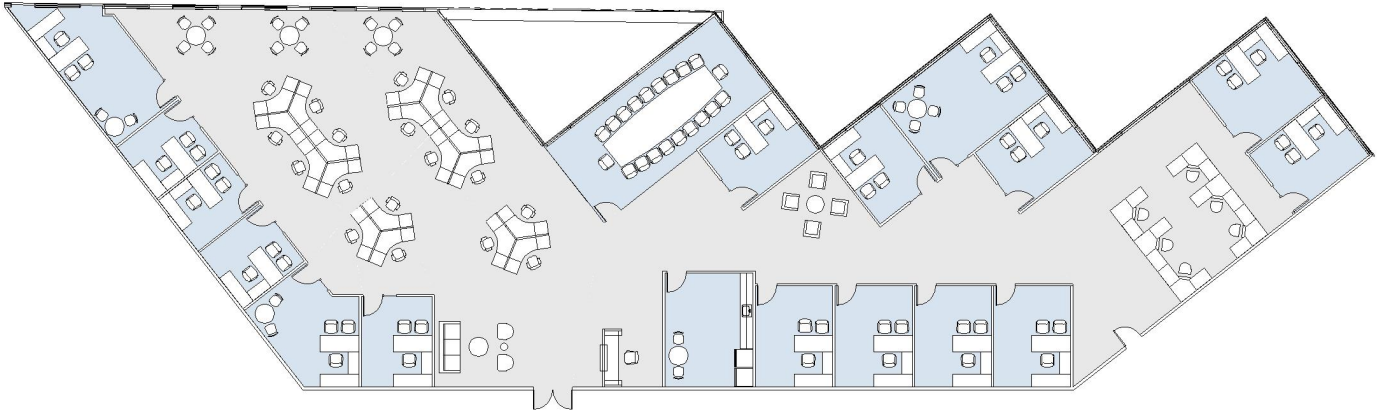

3400

STUDIO PLAZA

SUITE 700 | 9,992 RSF

BURBANK

RIVERSIDE DR

CONCEPTUAL PLAN ONLY

SUITE CONFIGURATION

OFFICES:	16
CONFERENCE ROOM:	1
RECEPTION:	1
KITCHEN:	1

NOT TO SCALE

FURNITURE NOT INCLUDED

For more information, please contact:

310.255.7777

leasing@douglasemmett.com

**Douglas
Emmett**