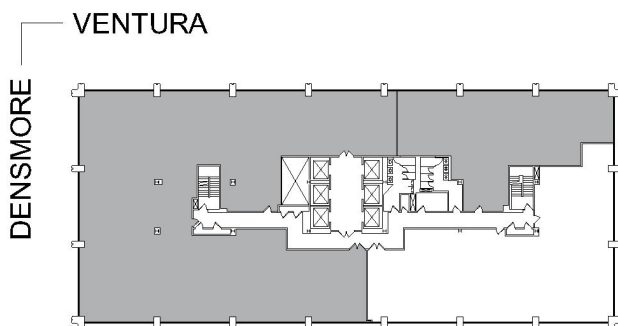

# 15760 VENTURA

ENCINO GATEWAY

SUITE 1100 | 13,249 RSF

SHERMAN OAKS/ENCINO

## SUITE CONFIGURATION

OFFICES:	26
CONFERENCE ROOM:	2
RECEPTION:	1
KITCHEN:	2
IT ROOM:	1
STORAGE:	2

NOT TO SCALE

FURNITURE NOT INCLUDED

For more information, please contact:

310.255.7777

leasing@douglasemmett.com