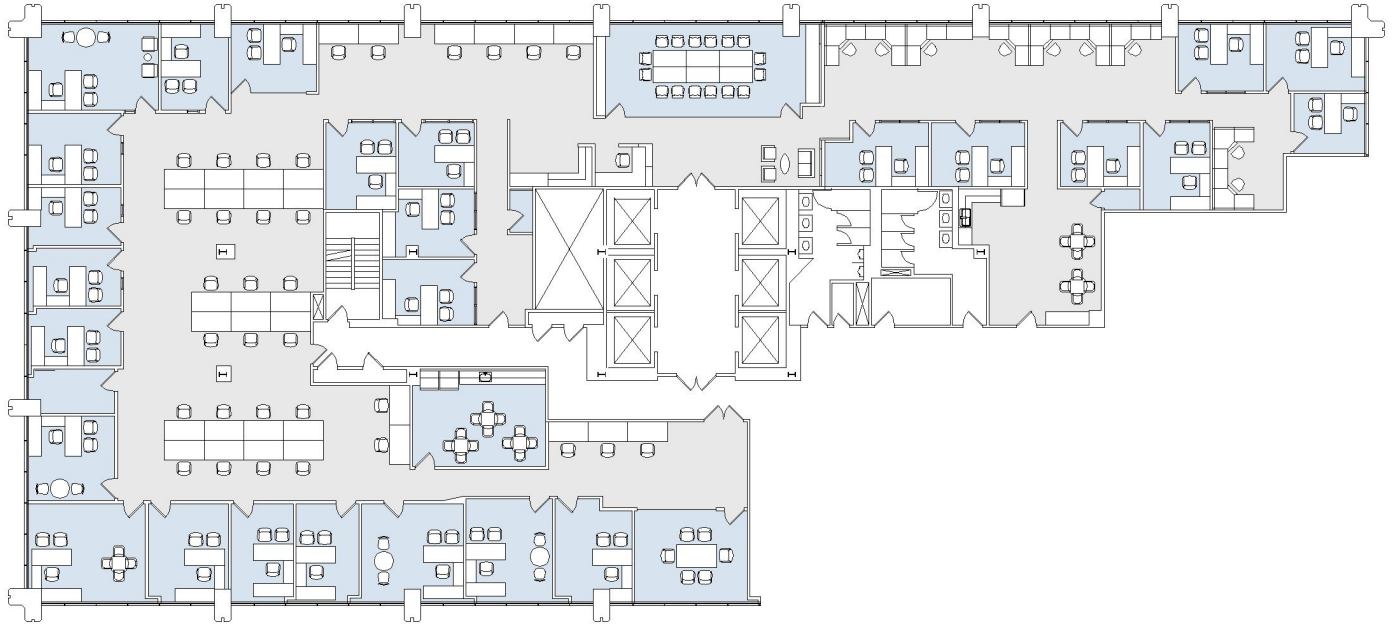

# 15760 VENTURA

ENCINO GATEWAY

SUITE 1100 | 13,249 RSF

SHERMAN OAKS/ENCINO

## SUITE CONFIGURATION

OFFICES:	26
CONFERENCE ROOM:	2
RECEPTION:	1
KITCHEN:	2
IT ROOM:	1
STORAGE:	2

NOT TO SCALE

FURNITURE NOT INCLUDED

For more information, please contact:

310.255.7777

leasing@douglasemmett.com