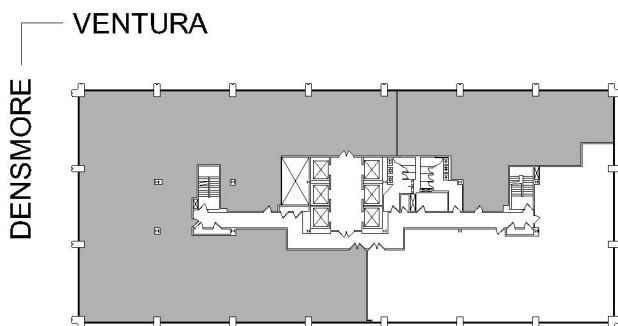

For more information, please contact:

310.255.7777
leasing@douglasemmett.com

**Douglas
Emmett**