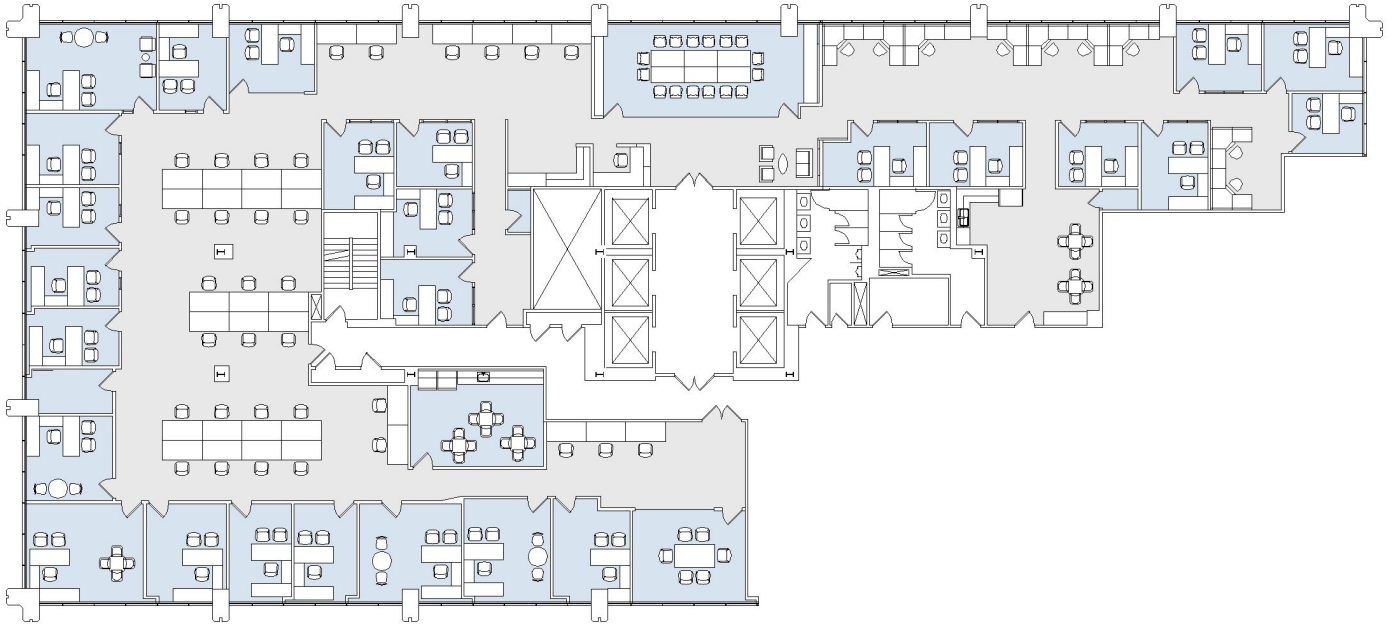

15760

ENCINO GATEWAY

SUITE 1100 | 13,249 RSF

SHERMAN OAKS/ENCINO

VENTURA

SUITE CONFIGURATION

OFFICES:	26
CONFERENCE ROOM:	2
RECEPTION:	1
KITCHEN:	2
IT ROOM:	1
STORAGE:	2

NOT TO SCALE