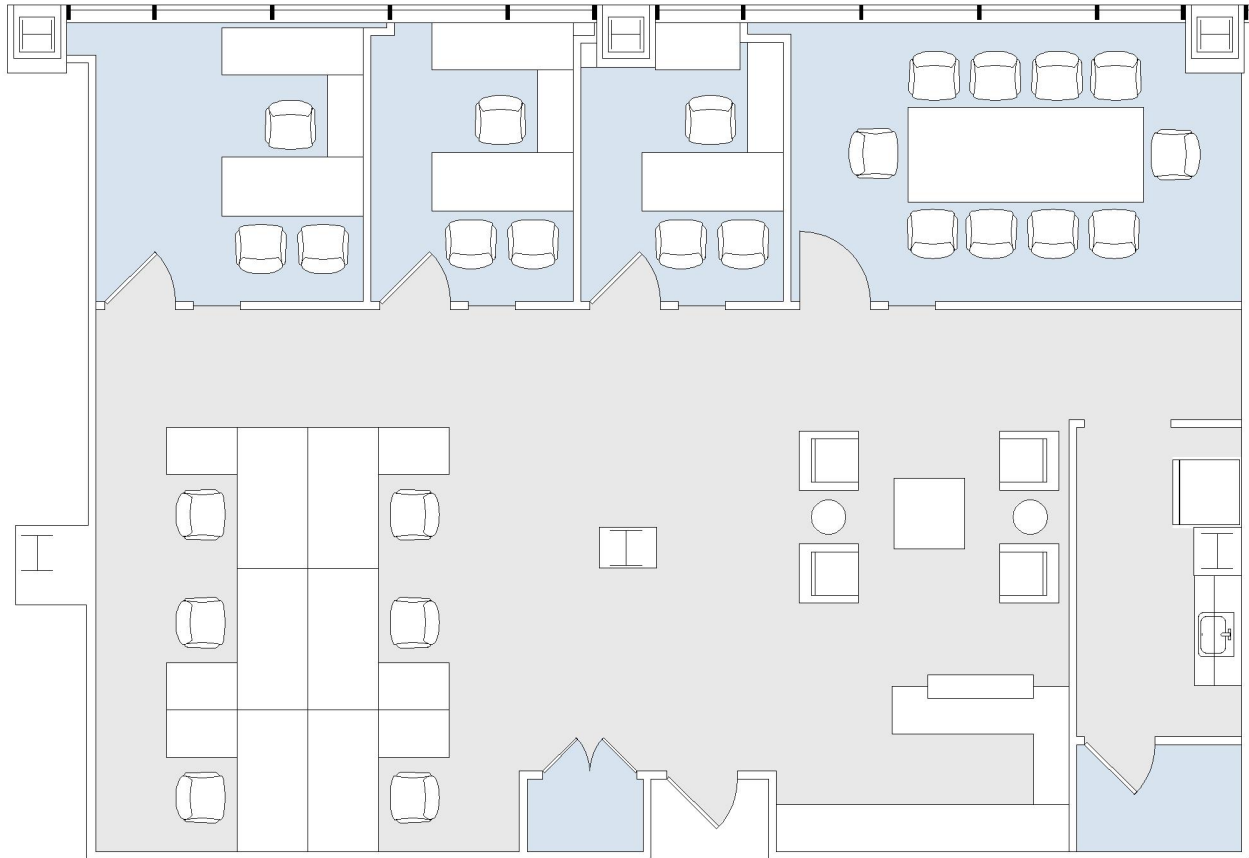

10960 WILSHIRE

SUITE 1420 | 2,157 RSF
WESTWOOD

SUITE CONFIGURATION

OFFICES:	3
CONFERENCE ROOM:	1
RECEPTION:	1
KITCHEN:	1
STORAGE:	1
IT CLOSET:	1

NOT TO SCALE

FURNITURE NOT INCLUDED

For more information, please contact: