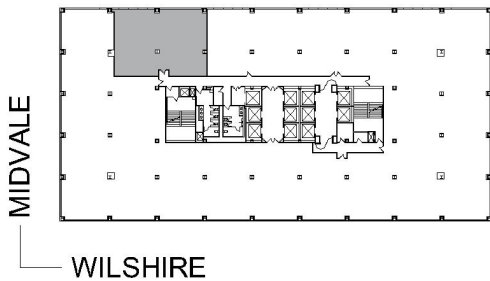

10960 WILSHIRE

SUITE 1420 | 2,157 RSF

WESTWOOD

SUITE CONFIGURATION

OFFICES:	3
CONFERENCE ROOM:	1
RECEPTION:	1
KITCHEN:	1
STORAGE:	1
IT CLOSET:	1

NOT TO SCALE

FURNITURE NOT INCLUDED

For more information, please contact: