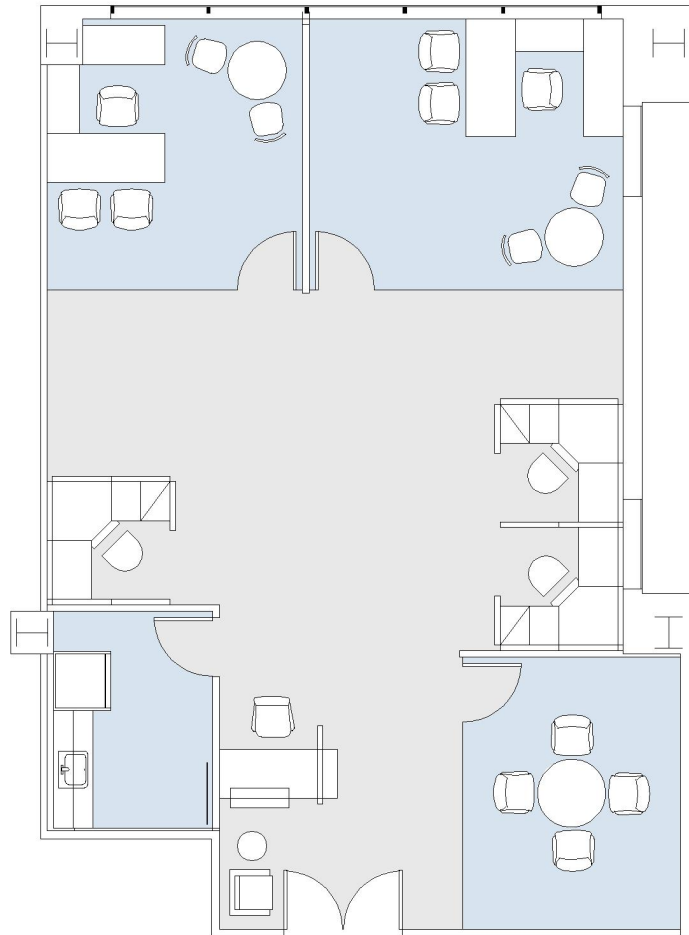

10990
WILSHIRE

ONE WESTWOOD

SUITE 1125 | 1,685 RSF

WESTWOOD

SUITE CONFIGURATION

OFFICES:	2
CONFERENCE ROOM:	1
RECEPTION:	1
KITCHEN:	1

NOT TO SCALE

FURNITURE NOT INCLUDED