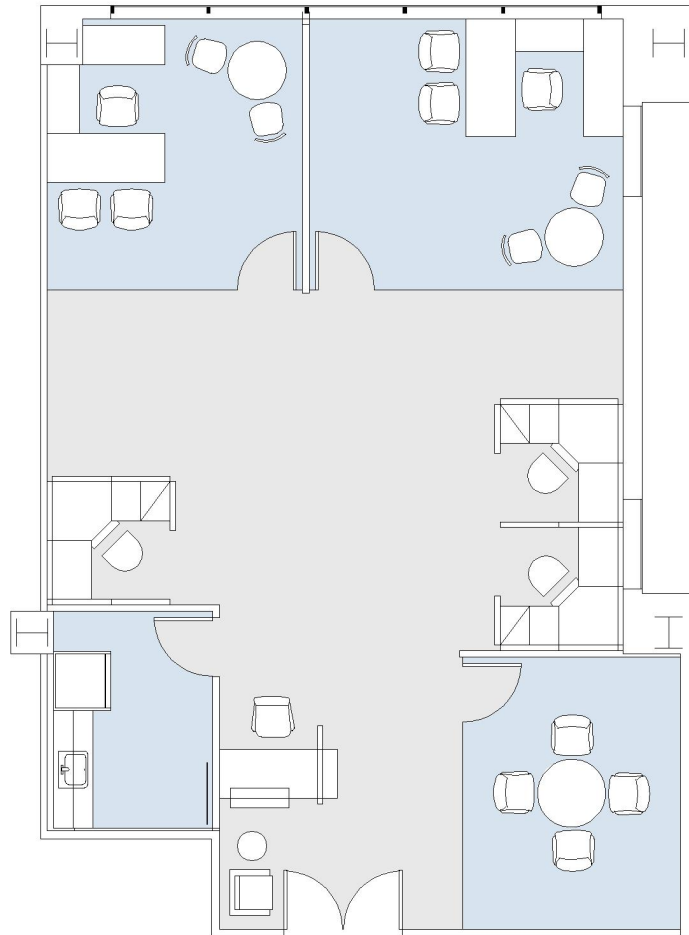

# 10990 WILSHIRE

ONE WESTWOOD

SUITE 1125 | 1,685 RSF

WESTWOOD

#### SUITE CONFIGURATION

OFFICES:	2
CONFERENCE ROOM:	1
RECEPTION:	1
KITCHEN:	1

NOT TO SCALE

FURNITURE NOT INCLUDED

For more information, please contact:

310.255.7777

leasing@douglasemmett.com

**Douglas  
Emmett**