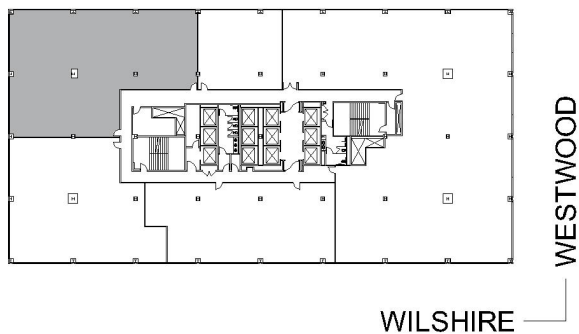

# 10880 WILSHIRE

SUITE 1220 | 5,523 RSF  
WESTWOOD

#### SUITE CONFIGURATION

OFFICES:	10
CONFERENCE ROOM:	2
RECEPTION:	1
KITCHEN:	1

NOT TO SCALE

FURNITURE NOT INCLUDED

For more information, please contact:

310.255.7777  
leasing@douglasemmett.com

**Douglas  
Emmett**