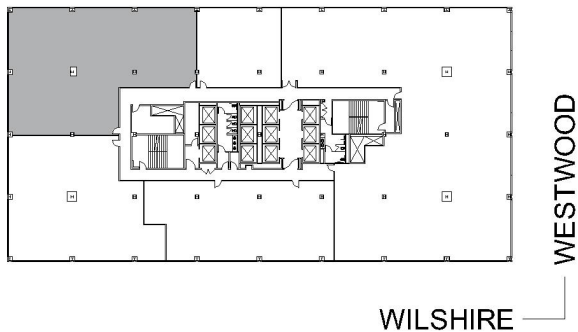

10880

WILSHIRE

SUITE 1220 | 5,523 RSF

WESTWOOD

SUITE CONFIGURATION

OFFICES:	10
CONFERENCE ROOM:	2
RECEPTION:	1
KITCHEN:	1

NOT TO SCALE

FURNITURE NOT INCLUDED