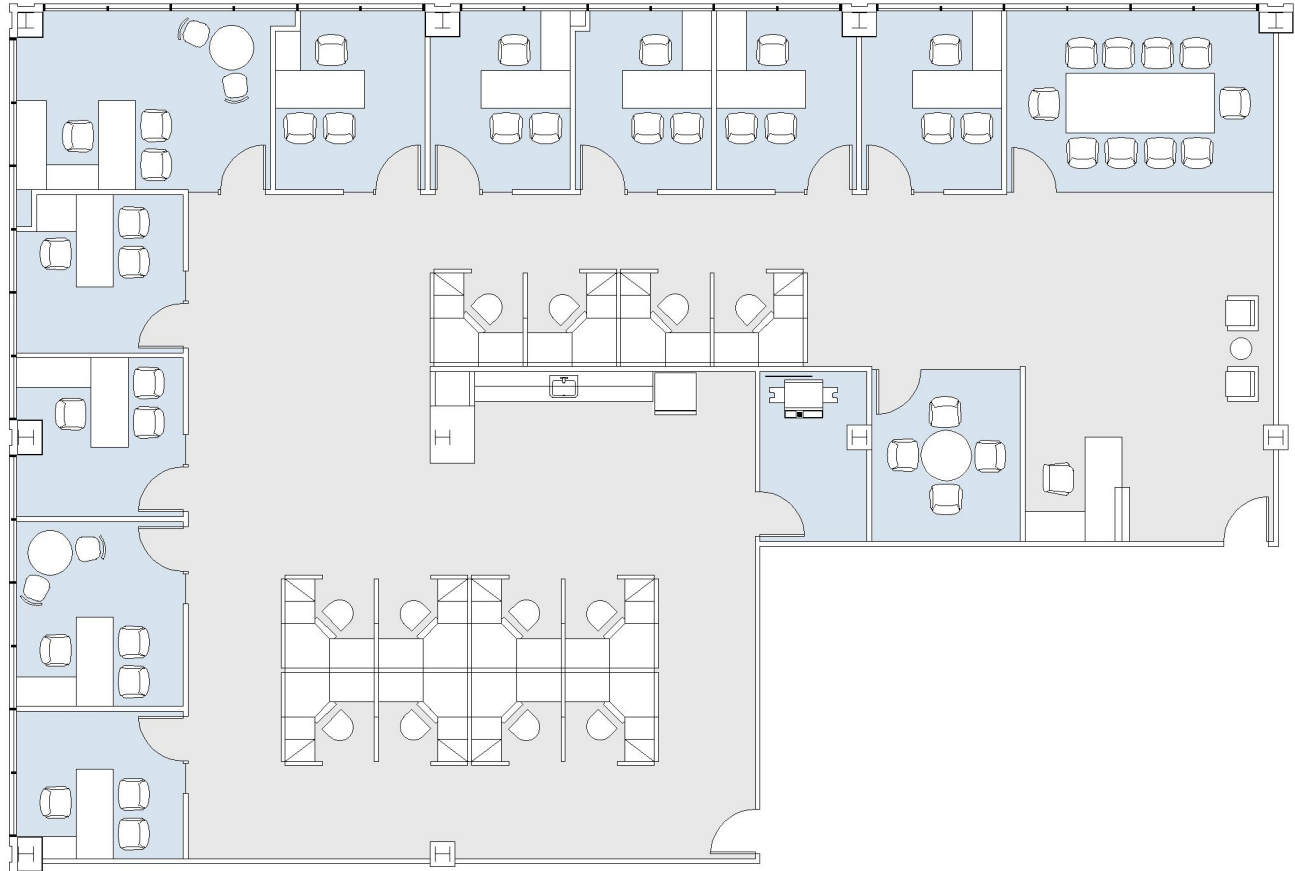

# 10880 WILSHIRE

SUITE 1220 | 5,523 RSF  
WESTWOOD

#### SUITE CONFIGURATION

OFFICES:	10
CONFERENCE ROOM:	2
RECEPTION:	1
KITCHEN:	1

NOT TO SCALE

FURNITURE NOT INCLUDED

For more information, please contact:

310.255.7777  
leasing@douglasemmett.com

**Douglas  
Emmett**