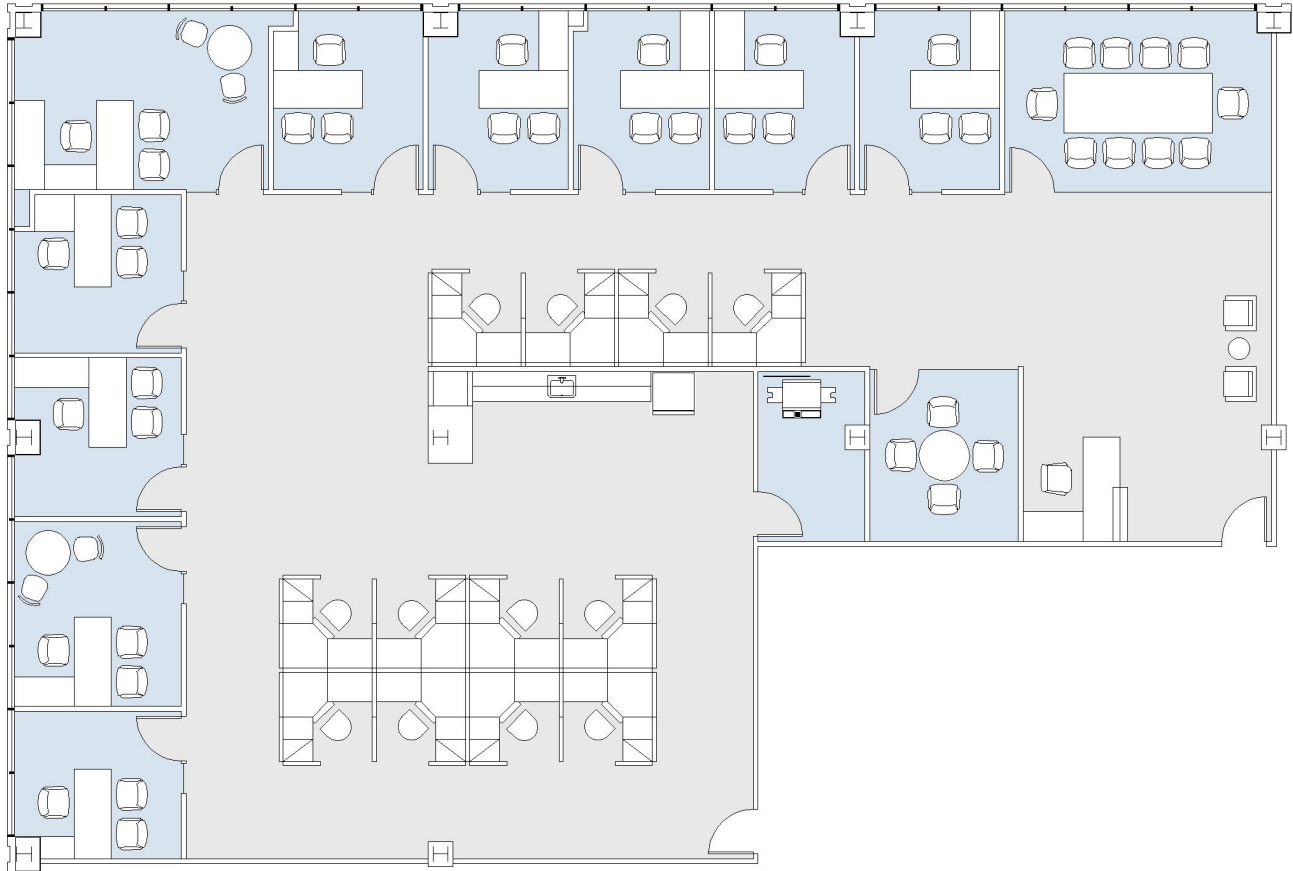

10880

WILSHIRE

SUITE 1220 | 5,523 RSF

WESTWOOD

SUITE CONFIGURATION

OFFICES:	10
CONFERENCE ROOM:	2
RECEPTION:	1
KITCHEN:	1

NOT TO SCALE

FURNITURE NOT INCLUDED