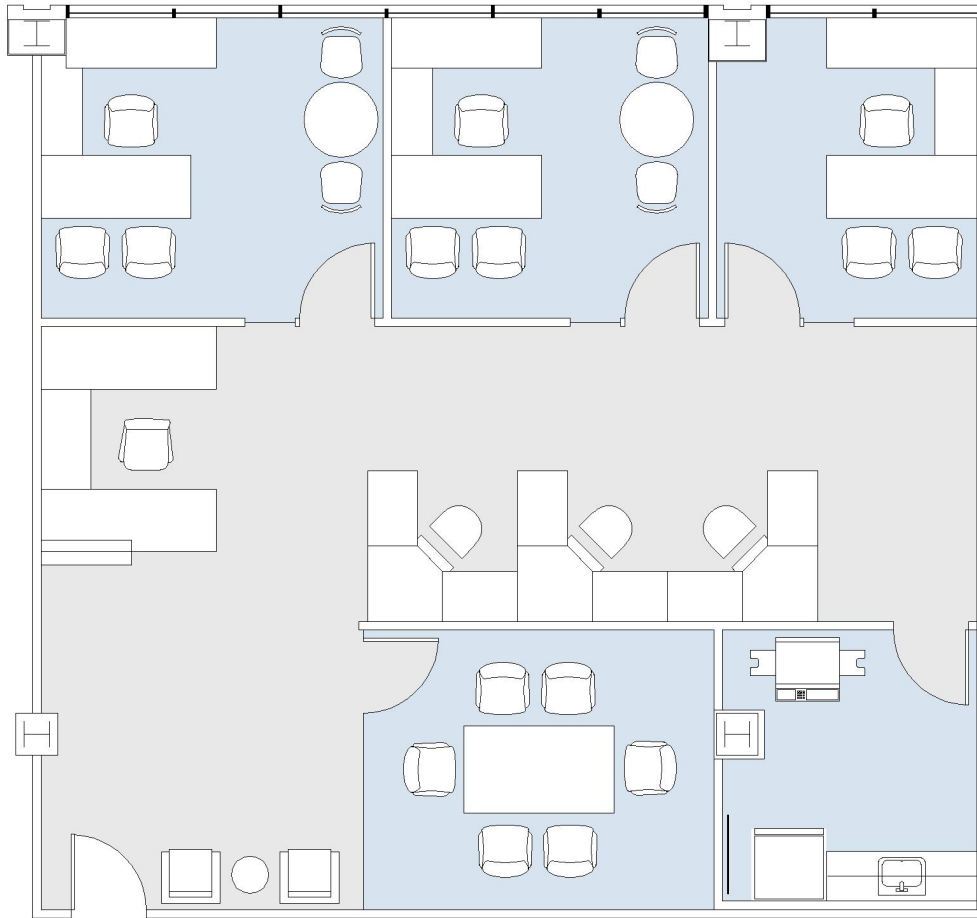

# 10880 WILSHIRE

SUITE 1210 | 1,817 RSF

WESTWOOD

WESTWOOD  
WILSHIRE

## SUITE CONFIGURATION

OFFICES:	3
CONFERENCE ROOM:	1
RECEPTION:	1
KITCHEN:	1

NOT TO SCALE

FURNITURE NOT INCLUDED

For more information, please contact:

310.255.7777

leasing@douglasemmett.com

**Douglas  
Emmett**